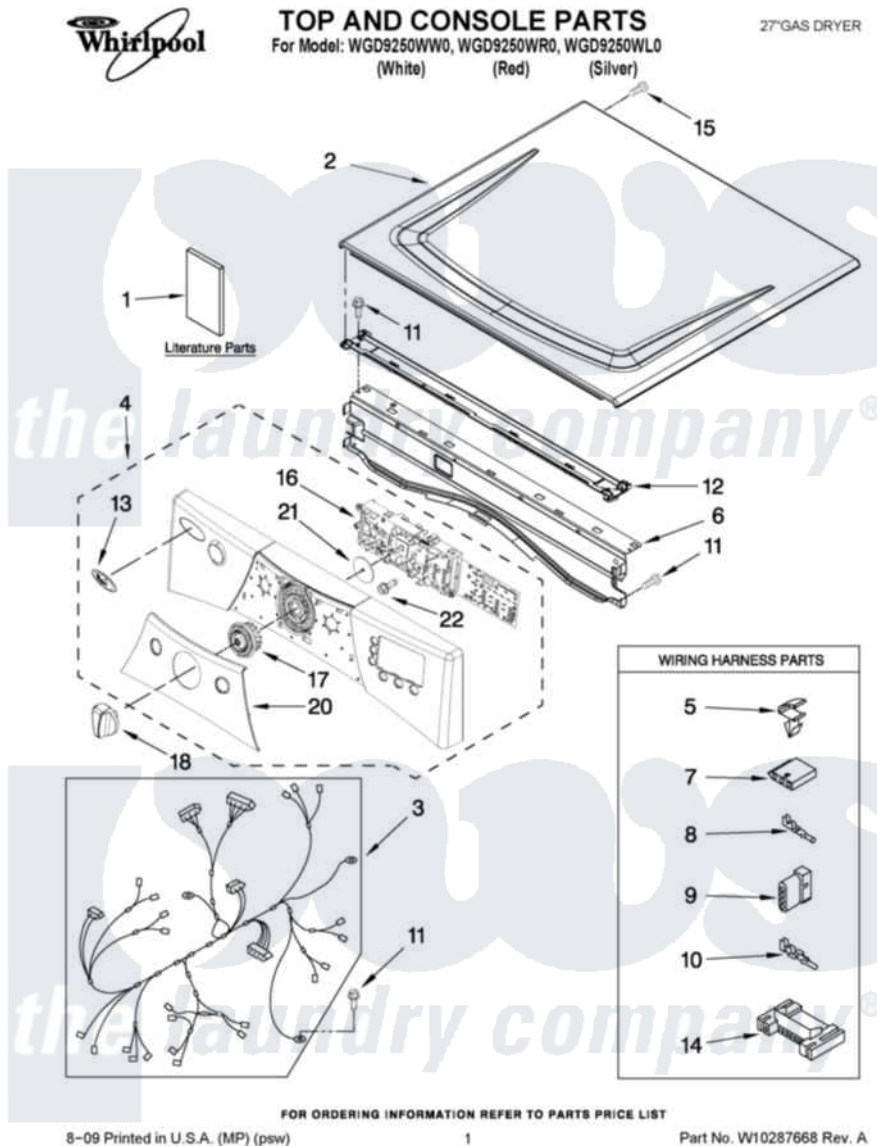

Whirlpool WGD9250WR0 01 - TOP AND CONSOLE PARTS

Whirlpool Residential Whirlpool WGD9250WR0 Dryer Parts Parts Diagram 01 - TOP AND CONSOLE PARTS
Click on the part number to view part

Item	Original Part Number	Replaced By	Status	Part Description
1	W10240872		Not Available	USE & CARE GUIDE
"	W10238792		Not Available	TECH SHEET
"	W10240584		Not Available	INSTALLATION, INSTRUCTION
2	8563730	W10336080		Top
"	W10251212	W10336090		Top
"	W10251213			Top
3	W10251443			Harness, Main
4	W10215749			Panel, Console
"	W10247248			Panel, Console
"	W10251188			Panel, Console
5	3394427			Clip-Harness
6	8565237			Bracket, Console
7	353424			Plug, Terminal
8	94614			Terminal
9	3936144			Do-It-Yourself Repair Manuals
10	94613	596797		Terminal

11	3390647	488729	Screw
12	W10266747		Channel-Water, Dryer
13	W10117943	8303811	Badge, Assembly
14	3395683		Receptacle, Multi-Terminal
15	3400238		Screw, 2-28 X 1/2
16	W10247235		Assembly, User Interface
17	W10237301		Cycle, Light Guide
18	W10215781		Knob Assembly
"	W10247262		Knob Assembly
20	W10215770	W10253116	Cover, Center
"	W10247250		Cover, Center
"	W10247243		Cover, Center
21	8572039		Seal, User Interface
22	W10006580		Screw, M3-1.12 X12 Pn 6l Spl