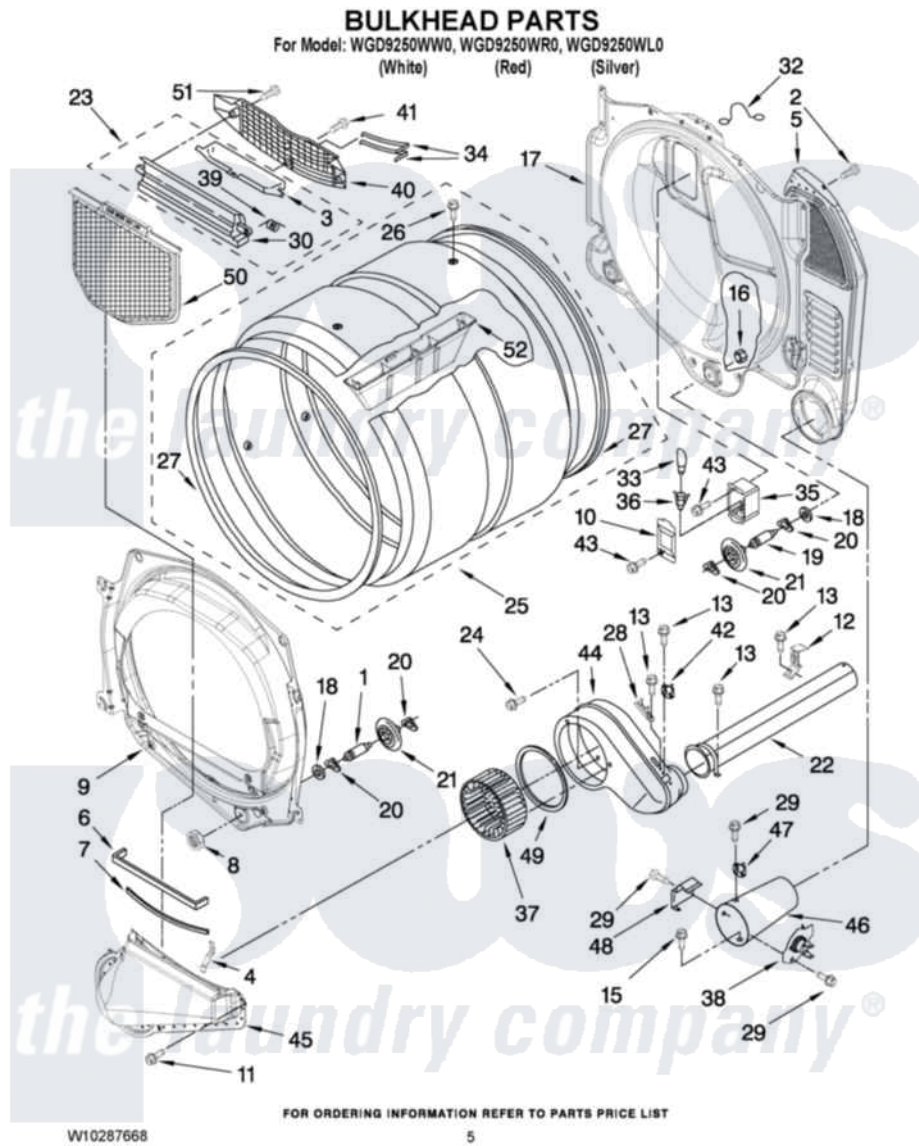

Whirlpool WGD9250WR0 03 - BULKHEAD PARTS

Whirlpool Residential Whirlpool WGD9250WR0 Dryer Parts Parts Diagram 03 - BULKHEAD PARTS
Click on the part number to view part

Item	Original Part Number	Replaced By	Status	Part Description
1	8575325	W10359272		Shaft, Roller Drum Threads
2	3390647	488729		Screw
3	W10153413			Door, Lint Screen
4	8066208			Clip-Exhaust
5	3394346			Air Duct Assembly
6	697813			Seal, Outlet Housing
7	697814	697813		Seal, Outlet Housing
8	3934666	W10080210		Nut, 3/8 X 16
9	8565061			Bulkhead, Front
10	3402841	8532165		Lens, Drum Light
11	359625	487240		Screw, For Mtg. Service Capacitor
12	8572105			Retainer, Toe Panel
13	8533971	90767		Screw, 8A X 3/8 HeX Washer Head Tapping
15	693995			Screw, Hex Head
16	W10001120	W10080190		Nut, 3/8-16

17	W10080170		Bulkhead, Rear
18	3387459	W10080960	Washer, Support
19	8575324	W10359271	Shaft, Drum Roller Threads
20	690997		Washer, Thrust
21	8536973	W10314173	Support
22	8563728		Exhaust Pipe
23	W10153423		Outlet Grille, Housing Assembly
24	489463		Screw, 8-18 X 1/16
25	W10153420		Complete Drum Assembly
26	W10219342		Screw, Baffle Mounting
27	W10166807	280114	Seal
28	3392519		Thermal Limiter
29	90767		Screw, 8A X 3/8 HeX Washer Head Tapping
30	W10153414		Outlet, Housing Assembly
32	3401707		Jumper, Tco-High Limit
33	3406124	22002263	Lamp
34	3387223		Electrode, Sensor
35	8578825		Bracket, Drum Light
36	W10214261		Socket, Drum Light Assembly
37	697772		Wheel, Blower
38	8573713		Thermal-Cutoff
39	3394986		Spring, Lint Screen Door
40	W10153412		Grille, Outlet
41	695240	488729	Screw
42	8577274		Thermostat 295F
43	487909	488729	Screw
44	8544362	W10119255	Housing, Blower
45	8066168	W10128606	Duct-Lint
46	8573824		Funnel, Burner
47	3391912		Thermostat, High-Limit 255 F
48	338906		Radiant, Sensor
49	697770		Seal, Cover Plate Blower Housing
50	W10049370	W10120998	Screen
51	3387230		Screw, 10-16 X 13/16
52	W10153409		Baffle, Drum