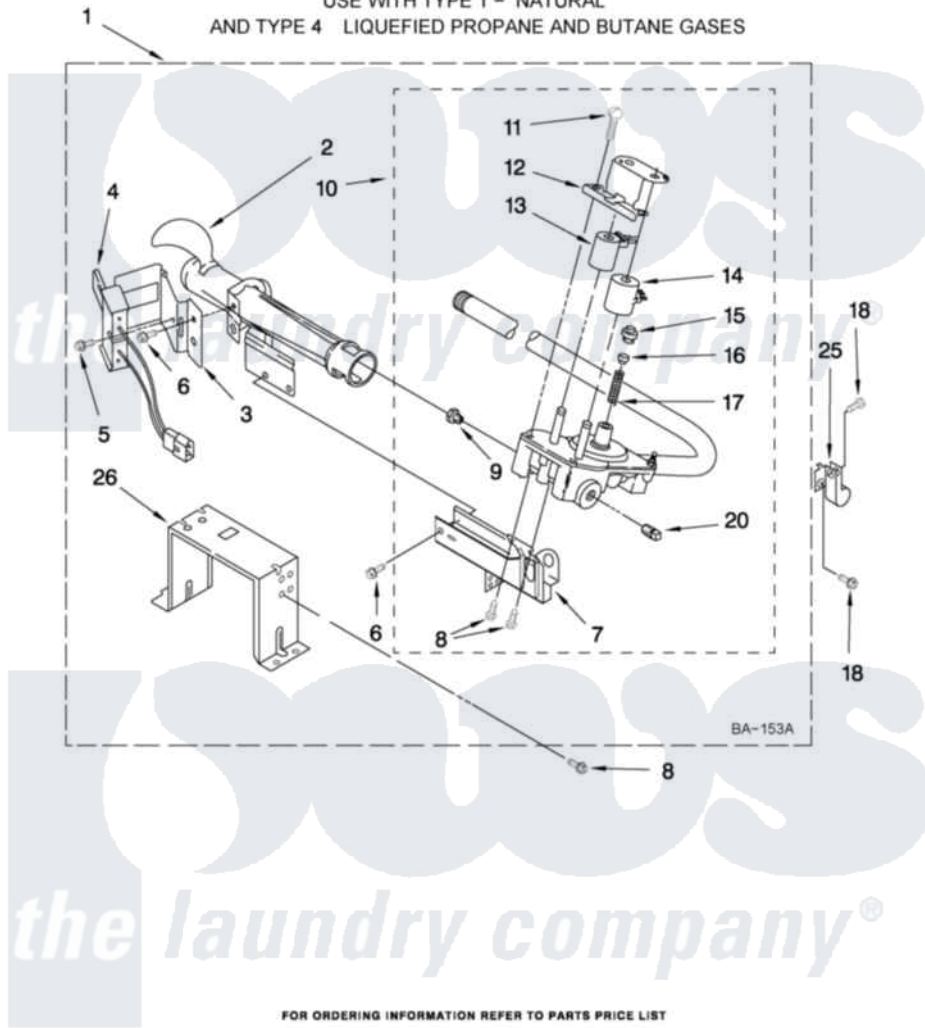

# Whirlpool WGD9250WR0 04 - 8576353 BURNER ASSEMBLY

## 8576353 BURNER ASSEMBLY

For Model: WGD9250WW0, WGD9250WR0, WGD9250WL0  
(White) (Red) (Silver)

USE WITH TYPE 1 - NATURAL  
AND TYPE 4 LIQUEFIED PROPANE AND BUTANE GASES

W10287668

FOR ORDERING INFORMATION REFER TO PARTS PRICE LIST

7

Whirlpool [Residential Whirlpool WGD9250WR0 Dryer Parts](#) Parts Diagram 04 - 8576353 BURNER ASSEMBLY  
Click on the part number to view part

Item	Original Part Number	Replaced By	Status	Part Description
1	8576353	<a href="#">280119</a>		Burner-Gas
2	688617	<a href="#">693140</a>		Burner
3	<a href="#">694298</a>			Bracket, Ignitor
4	686590	<a href="#">279311</a>		Ignitor
5	<a href="#">3393909</a>			Screw, 8-32 X 7/8
6	343641	<a href="#">681414</a>		Screw, 10AB X 1/2
7	3389871		Not Available	Base, Burner
8	<a href="#">3387057</a>			Screw, 10-16 X 1/2 Orifice, Burner
9	<a href="#">15418</a>			Orifice, Burner Type 1
"	15422		Not Available	ORIFICE, BURNER (TYPE 4) (BUTANE)
"	234867	<a href="#">229742</a>		Orifice, Burner
10	W10118347	<a href="#">W10293912</a>		Valve-Gas
11	<a href="#">694421</a>			Screw, Bracket Mounting
12	<a href="#">694538</a>			Bracket, Shunt
13	<a href="#">694540</a>			Coil, 60 Hz