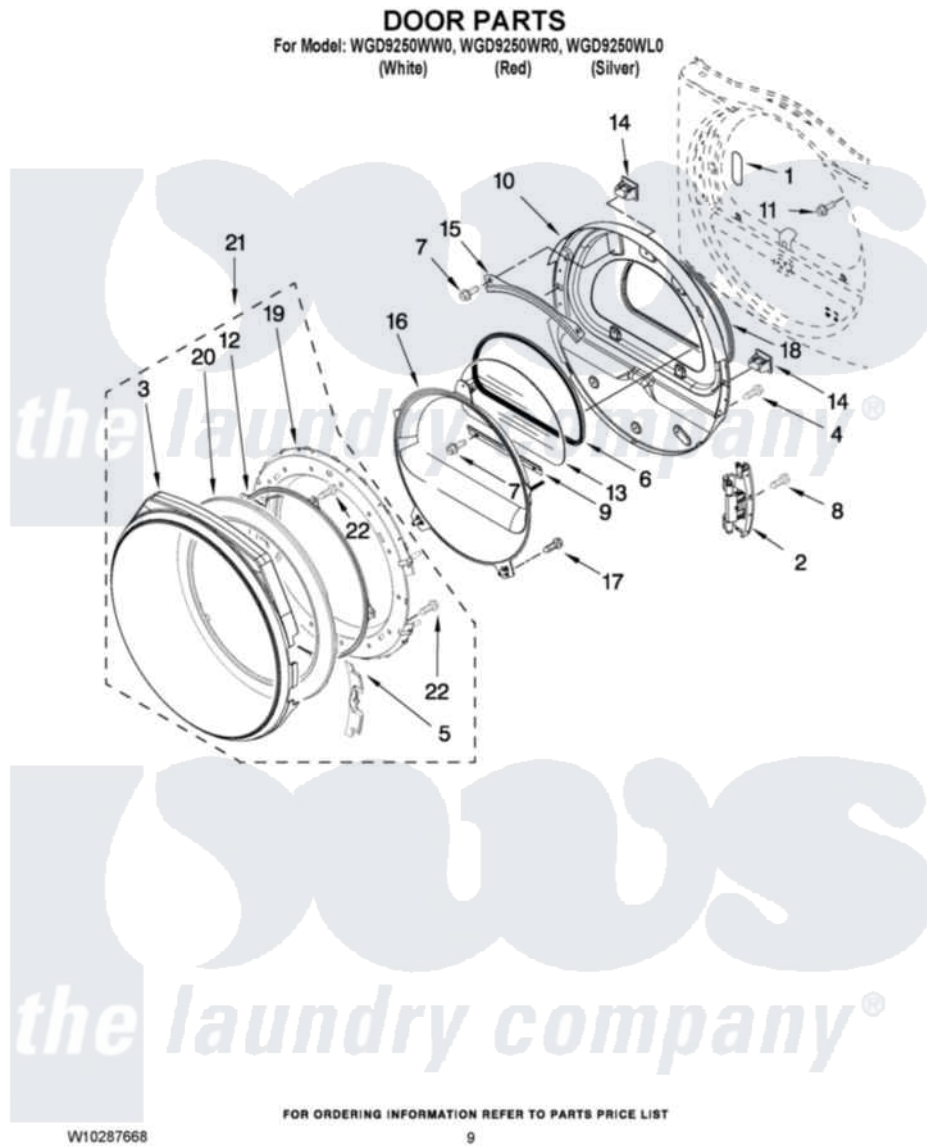

Whirlpool WGD9250WR0 05 - DOOR PARTS

Whirlpool [Residential Whirlpool WGD9250WR0 Dryer Parts](#) Parts Diagram 05 - DOOR PARTS
Click on the part number to view part

Item	Original Part Number	Replaced By	Status	Part Description
1	W10256915			Label, Hinge Hole Cover
2	8578887			Door Hinge Assembly
3	W10215757			Trim, Door Ring Outer
"	W10215824			Door Trim Outer Ring
"	W10215823			Door Trim Outer Ring
4	8534044			Screw, 8-18 X 1/2
5	W10215766			Door Trim, Hinge Cover
"	W10215826			Door Trim, Hinge Cover
"	W10215825			Door Trim, Hinge Cover
6	8579663			Seal, Window
7	3393258	3373329D		Screw
8	W10159996			Screw, 10-24 X 25/64
9	8519354			Retainer-Window
10	W10259900	W10164062		Door Assembly
11	355515			Screw, 8-18 X 11/16
12	N/P		Not Available	SCREEN, DOOR (NOT SERVICABLE, ORDER ITEM

			19)
13	8565117	W10286878	Window
14	690081	279570	Latch
15	8519356		Retainer-Window
16	W10215764		Door, Intermediate Stationary
17	8534022		Screw, 8-18 X 1/16
18	W10163915		Door Seal
19	W10215762	W10431338	Door
20	N/P	Not Available	TRIM-DOOR INNER RING (NOT SERVICABLE, ORDER ITEM 19)
21	W10215756		Door Assembly Outer
"	W10215831		Door Assembly Outer
"	W10215830		Door Assembly Outer
22	9742177		Screw, 8-18 X .625