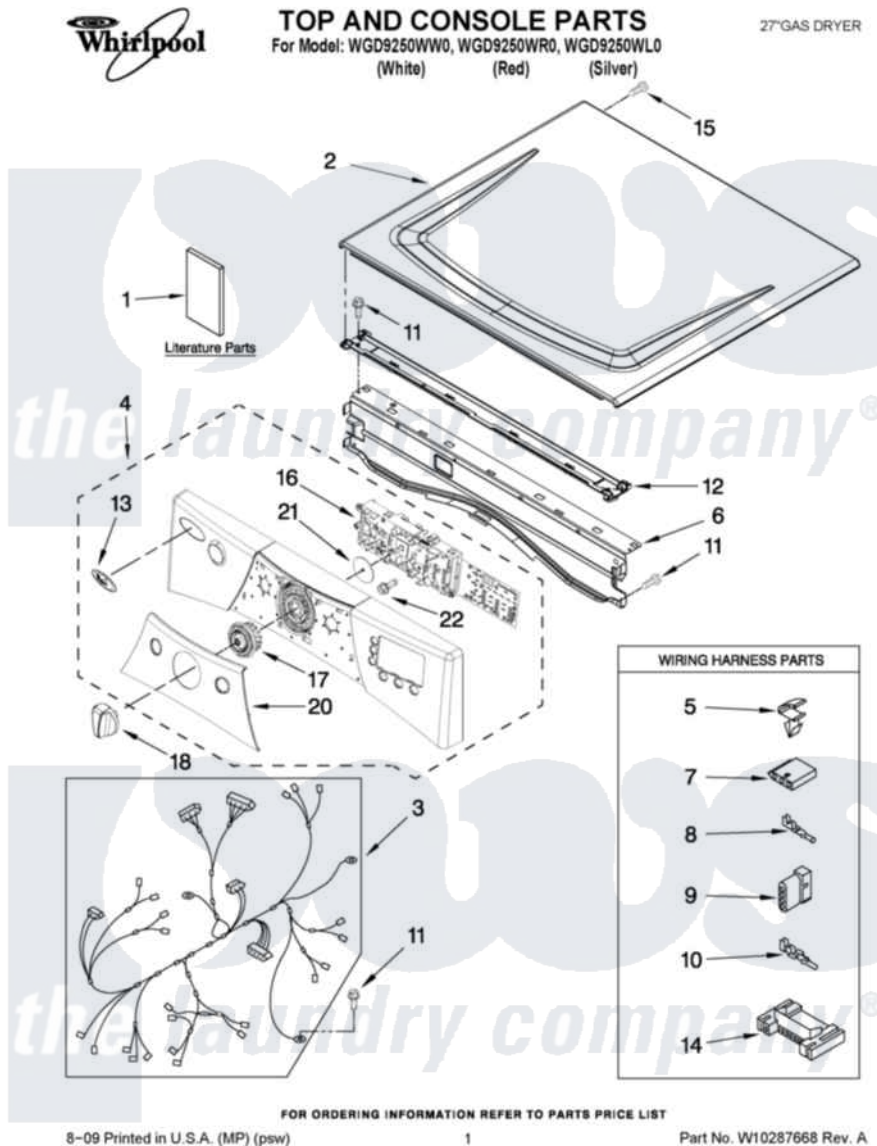

Whirlpool WGD9250WW0 01 - TOP AND CONSOLE PARTS

Whirlpool [Residential Whirlpool WGD9250WW0 Dryer Parts](#) Parts Diagram 01 - TOP AND CONSOLE PARTS
Click on the part number to view part

Item	Original Part Number	Replaced By	Status	Part Description
1	W10240872		Not Available	USE & CARE GUIDE
"	W10238792		Not Available	TECH SHEET
"	W10240584		Not Available	INSTALLATION, INSTRUCTION
2	8563730	W10336080		Top
"	W10251212	W10336090		Top
"	W10251213			Top
3	W10251443			Harness, Main
4	W10215749			Panel, Console
"	W10247248			Panel, Console
"	W10251188			Panel, Console
5	3394427			Clip-Harness
6	8565237			Bracket, Console
7	353424			Plug, Terminal
8	94614			Terminal
9	3936144			Do-It-Yourself Repair Manuals
10	94613	596797		Terminal

11	3390647	488729	Screw
12	W10266747		Channel-Water, Dryer
13	W10117943	8303811	Badge, Assembly
14	3395683		Receptacle, Multi-Terminal
15	3400238		Screw, 2-28 X 1/2
16	W10247235		Assembly, User Interface
17	W10237301		Cycle, Light Guide
18	W10215781		Knob Assembly
"	W10247262		Knob Assembly
20	W10215770	W10253116	Cover, Center
"	W10247250		Cover, Center
"	W10247243		Cover, Center
21	8572039		Seal, User Interface
22	W10006580		Screw, M3-1.12 X12 Pn 6l Spl