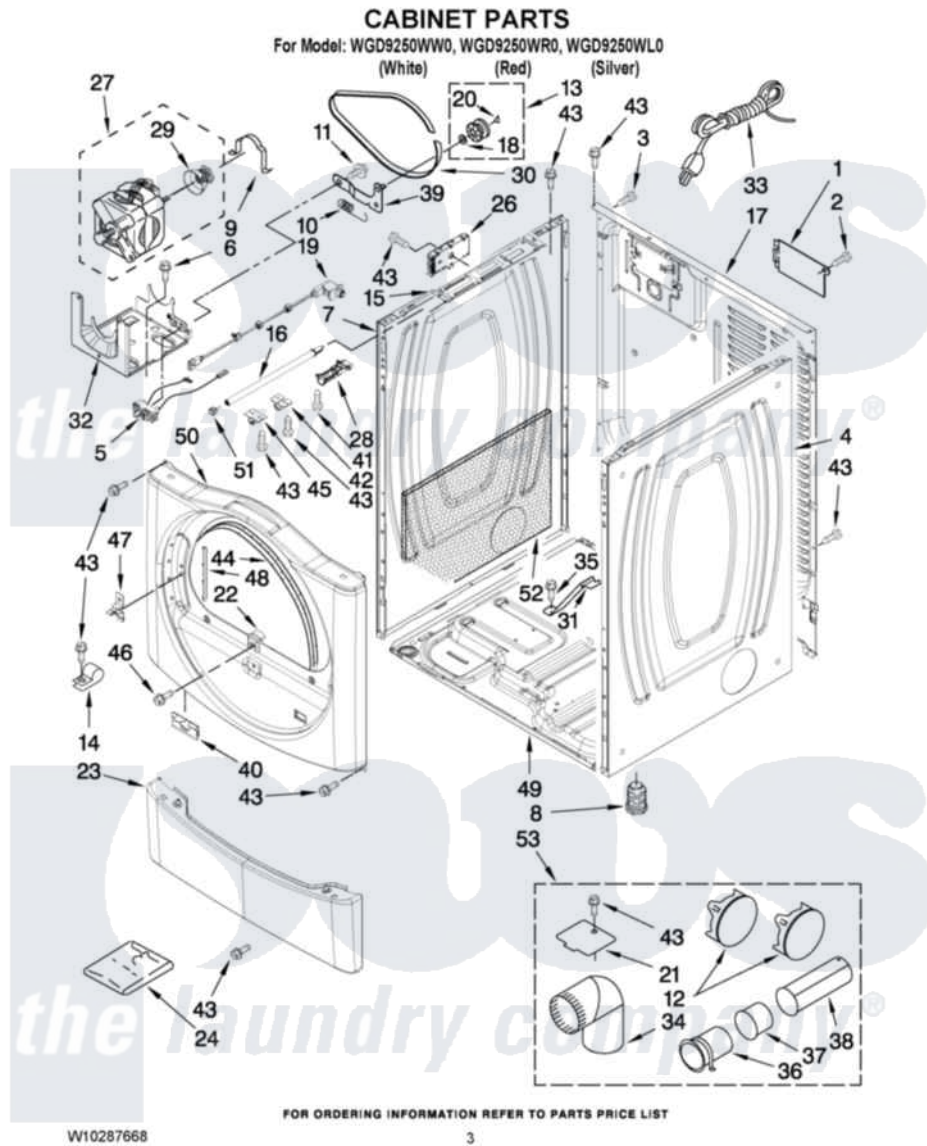

Whirlpool WGD9250WW0 02 - CABINET PARTS

Whirlpool [Residential Whirlpool WGD9250WW0 Dryer Parts](#) Parts Diagram 02 - CABINET PARTS
Click on the part number to view part

Item	Original Part Number	Replaced By	Status	Part Description
1	8317340			Cover, Terminal Block
2	3390814	90767		Screw, 8A X 3/8 HeX Washer Head Tapping
3	8533974	4331106		Screw, No.10-32 X 7/16
4	8565048			Panel, Side
"	W10251217			Panel, Side
"	W10251219			Panel, Side
5	W10246525	W10314253		Switch, Assembly Broken Belt
6	343641	681414		Screw, 10AB X 1/2
7	8565054			Panel, Side
"	W10251216			Panel, Side
"	W10251218			Panel, Side
8	3392100	49621		Feet-Leveling
NI	279810			Foot-Optional
9	660658			Clamp, Motor Mounting 343481 685441
10	3387374			Spring, Idler