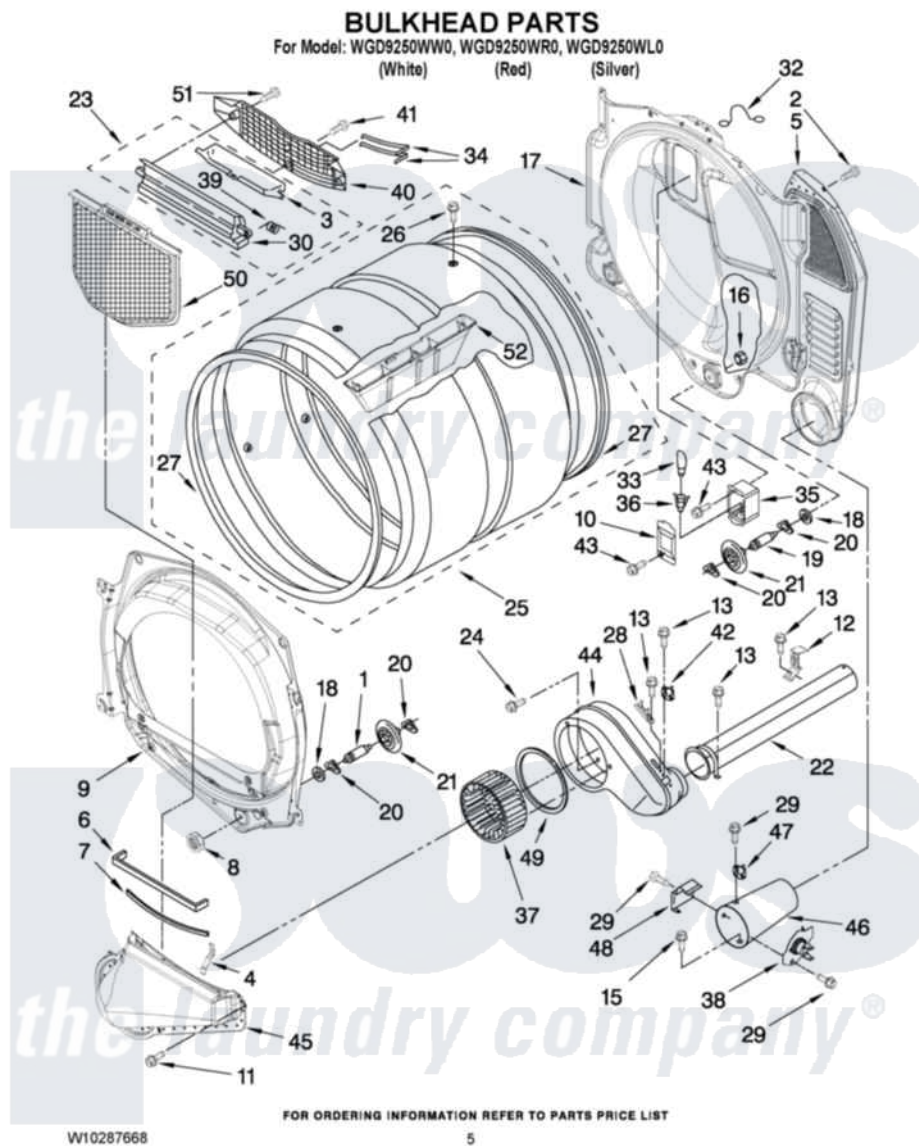

Whirlpool WGD9250WW0 03 - BULKHEAD PARTS

Whirlpool Residential Whirlpool WGD9250WW0 Dryer Parts Parts Diagram 03 - BULKHEAD PARTS
 Click on the part number to view part

Item	Original Part Number	Replaced By	Status	Part Description
1	8575325	W10359272		Shaft, Roller Drum Threads
2	3390647	488729		Screw
3	W10153413			Door, Lint Screen
4	8066208			Clip-Exhaust
5	3394346			Air Duct Assembly
6	697813			Seal, Outlet Housing
7	697814	697813		Seal, Outlet Housing
8	3934666	W10080210		Nut, 3/8 X 16
9	8565061			Bulkhead, Front
10	3402841	8532165		Lens, Drum Light
11	359625	487240		Screw, For Mtg. Service Capacitor
12	8572105			Retainer, Toe Panel
13	8533971	90767		Screw, 8A X 3/8 HeX Washer Head Tapping
15	693995			Screw, Hex Head
16	W10001120	W10080190		Nut, 3/8-16

17	W10080170		Bulkhead, Rear
18	3387459	W10080960	Washer, Support
19	8575324	W10359271	Shaft, Drum Roller Threads
20	690997		Washer, Thrust
21	8536973	W10314173	Support
22	8563728		Exhaust Pipe
23	W10153423		Outlet Grille, Housing Assembly
24	489463		Screw, 8-18 X 1/16
25	W10153420		Complete Drum Assembly
26	W10219342		Screw, Baffle Mounting
27	W10166807	280114	Seal
28	3392519		Thermal Limiter
29	90767		Screw, 8A X 3/8 HeX Washer Head Tapping
30	W10153414		Outlet, Housing Assembly
32	3401707		Jumper, Tco-High Limit
33	3406124	22002263	Lamp
34	3387223		Electrode, Sensor
35	8578825		Bracket, Drum Light
36	W10214261		Socket, Drum Light Assembly
37	697772		Wheel, Blower
38	8573713		Thermal-Cutoff
39	3394986		Spring, Lint Screen Door
40	W10153412		Grille, Outlet
41	695240	488729	Screw
42	8577274		Thermostat 295F
43	487909	488729	Screw
44	8544362	W10119255	Housing, Blower
45	8066168	W10128606	Duct-Lint
46	8573824		Funnel, Burner
47	3391912		Thermostat, High-Limit 255 F
48	338906		Radiant, Sensor
49	697770		Seal, Cover Plate Blower Housing
50	W10049370	W10120998	Screen
51	3387230		Screw, 10-16 X 13/16
52	W10153409		Baffle, Drum