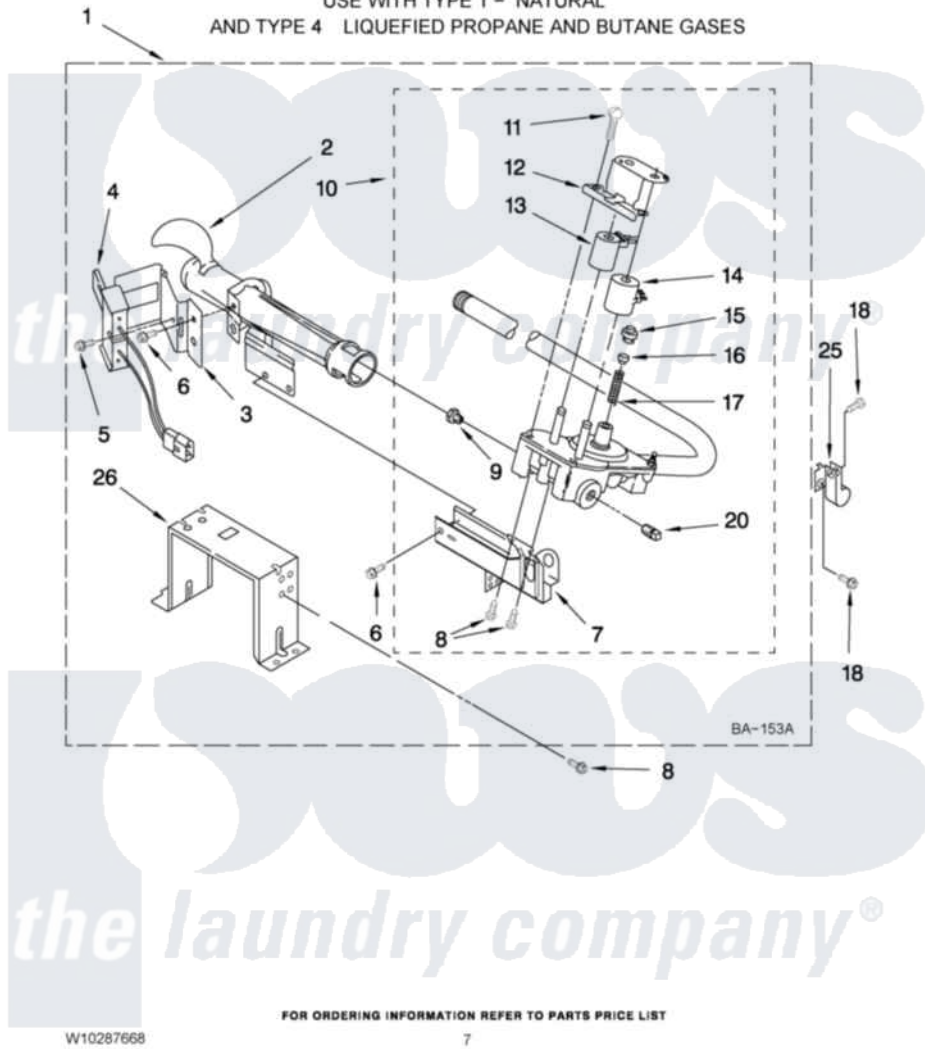

Whirlpool WGD9250WW0 04 - 8576353 BURNER ASSEMBLY

8576353 BURNER ASSEMBLY

For Model: WGD9250WW0, WGD9250WR0, WGD9250WL0
(White) (Red) (Silver)

USE WITH TYPE 1 - NATURAL
AND TYPE 4 LIQUEFIED PROPANE AND BUTANE GASES

FOR ORDERING INFORMATION REFER TO PARTS PRICE LIST

W10287668

7

Whirlpool Residential Whirlpool WGD9250WW0 Dryer Parts Parts Diagram 04 - 8576353 BURNER ASSEMBLY
Click on the part number to view part

Item	Original Part Number	Replaced By	Status	Part Description
1	8576353	280119		Burner-Gas
2	688617	693140		Burner
3	694298			Bracket, Ignitor
4	686590	279311		Ignitor
5	3393909			Screw, 8-32 X 7/8
6	343641	681414		Screw, 10AB X 1/2
7	3389871		Not Available	Base, Burner
8	3387057			Screw, 10-16 X 1/2 Orifice, Burner
9	15418			Orifice, Burner Type 1
"	15422		Not Available	ORIFICE, BURNER (TYPE 4) (BUTANE)
"	234867	229742		Orifice, Burner
10	W10118347	W10293912		Valve-Gas
11	694421			Screw, Bracket Mounting
12	694538			Bracket, Shunt
13	694540			Coil, 60 Hz