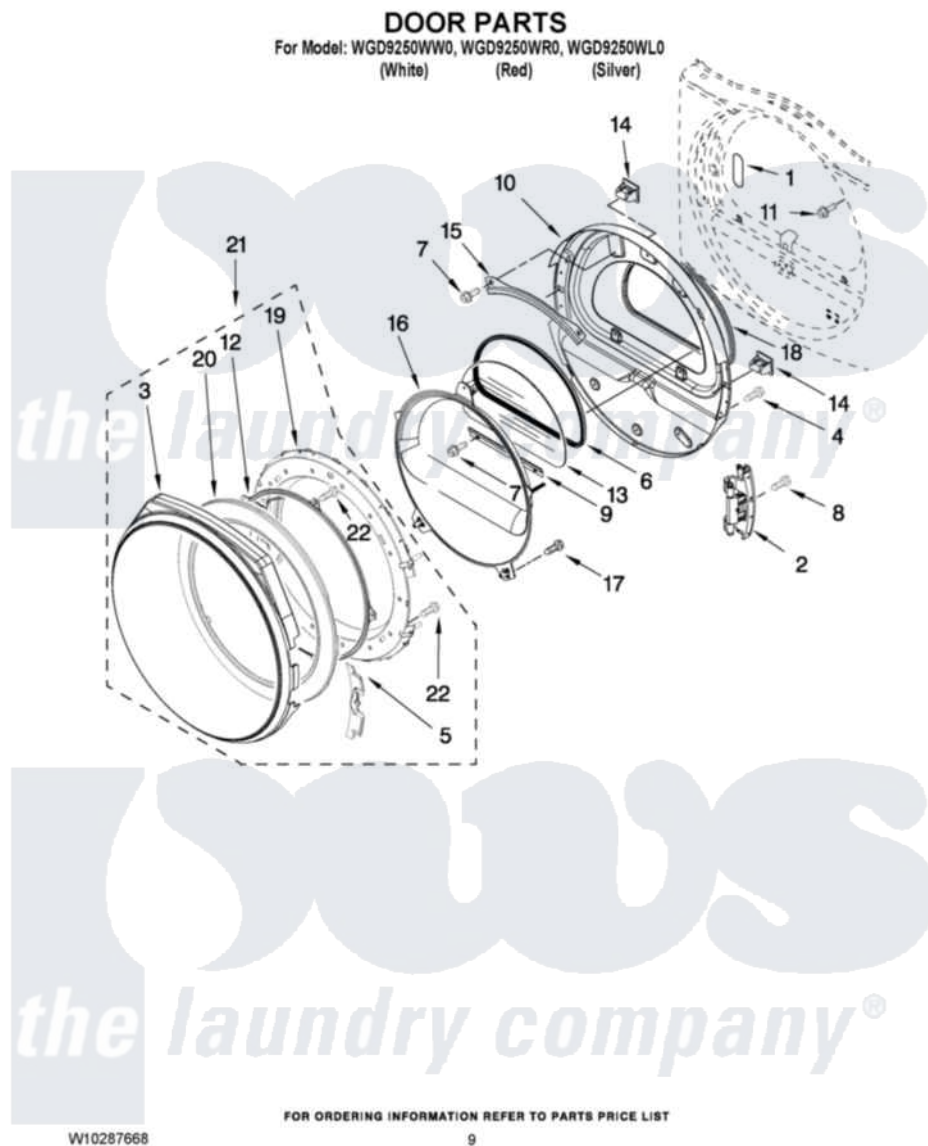

Whirlpool WGD9250WW0 05 - DOOR PARTS

Whirlpool [Residential Whirlpool WGD9250WW0 Dryer Parts](#) Parts Diagram 05 - DOOR PARTS
Click on the part number to view part

Item	Original Part Number	Replaced By	Status	Part Description
1	W10256915			Label, Hinge Hole Cover
2	8578887			Door Hinge Assembly
3	W10215757			Trim, Door Ring Outer
"	W10215824			Door Trim Outer Ring
"	W10215823			Door Trim Outer Ring
4	8534044			Screw, 8-18 X 1/2
5	W10215766			Door Trim, Hinge Cover
"	W10215826			Door Trim, Hinge Cover
"	W10215825			Door Trim, Hinge Cover
6	8579663			Seal, Window
7	3393258	3373329D		Screw
8	W10159996			Screw, 10-24 X 25/64
9	8519354			Retainer-Window
10	W10259900	W10164062		Door Assembly
11	355515			Screw, 8-18 X 11/16
12	N/P		Not Available	SCREEN, DOOR (NOT SERVICABLE, ORDER ITEM

			19)
13	8565117	W10286878	Window
14	690081	279570	Latch
15	8519356		Retainer-Window
16	W10215764		Door, Intermediate Stationary
17	8534022		Screw, 8-18 X 1/16
18	W10163915		Door Seal
19	W10215762	W10431338	Door
20	N/P	Not Available	TRIM-DOOR INNER RING (NOT SERVICABLE, ORDER ITEM 19)
21	W10215756		Door Assembly Outer
"	W10215831		Door Assembly Outer
"	W10215830		Door Assembly Outer
22	9742177		Screw, 8-18 X .625