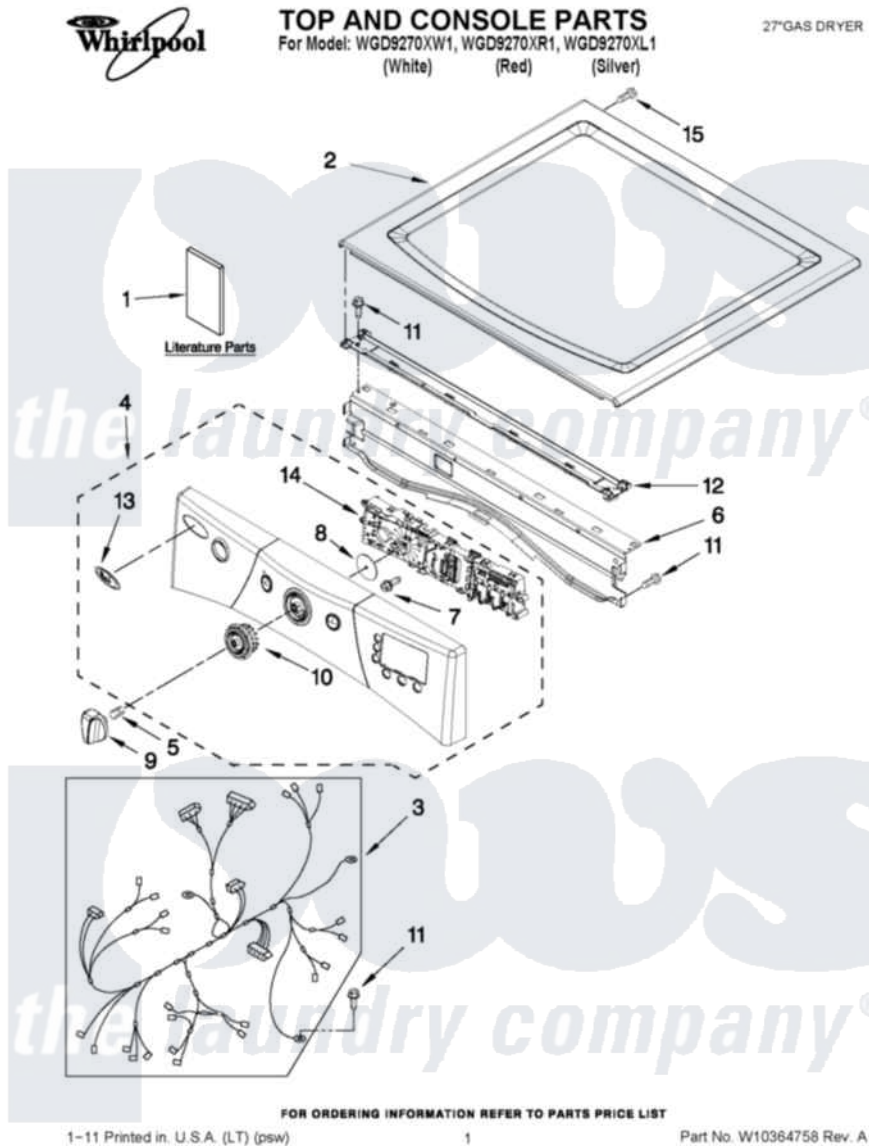

# Whirlpool WGD9270XL1 01 - TOP AND CONSOLE PARTS

Whirlpool Residential Whirlpool WGD9270XL1 Dryer Parts Parts Diagram 01 - TOP AND CONSOLE PARTS  
Click on the part number to view part

Item	Original Part Number	Replaced By	Status	Part Description
1	W10293937		Not Available	USE & CARE GUIDE
"	W10294025		Not Available	TECH SHEET
"	W10240584		Not Available	INSTALLATION, INSTRUCTION
2	<a href="#">W10336080</a>			Top
"	<a href="#">W10336090</a>			Top
"	<a href="#">W10336091</a>			Top
3	<a href="#">W10278758</a>			Harness, Main
4	W10329850	<a href="#">W10215462</a>		Panel, Console
"	W10329852	<a href="#">W10215463</a>		Panel, Console
"	W10329851	<a href="#">W10215464</a>		Panel, Console
5	<a href="#">W10153920</a>			Spring, Knob
6	<a href="#">8565237</a>			Bracket, Console
7	<a href="#">W10006580</a>			Screw, M3-1.12 X12 Pn 6l Spl
8	<a href="#">8572039</a>			Seal, User Interface
9	<a href="#">W10215781</a>			Knob Assembly
"	<a href="#">W10247262</a>			Knob Assembly

10	<a href="#">W10237301</a>		Cycle, Light Guide
11	3390647	<a href="#">488729</a>	Screw
12	<a href="#">W10266747</a>		Channel-Water, Dryer
13	W10117943	<a href="#">8303811</a>	Badge, Assembly
14	<a href="#">W10215475</a>		Assembly, User Interface
15	<a href="#">3400238</a>		Screw, 2-28 X 1/2