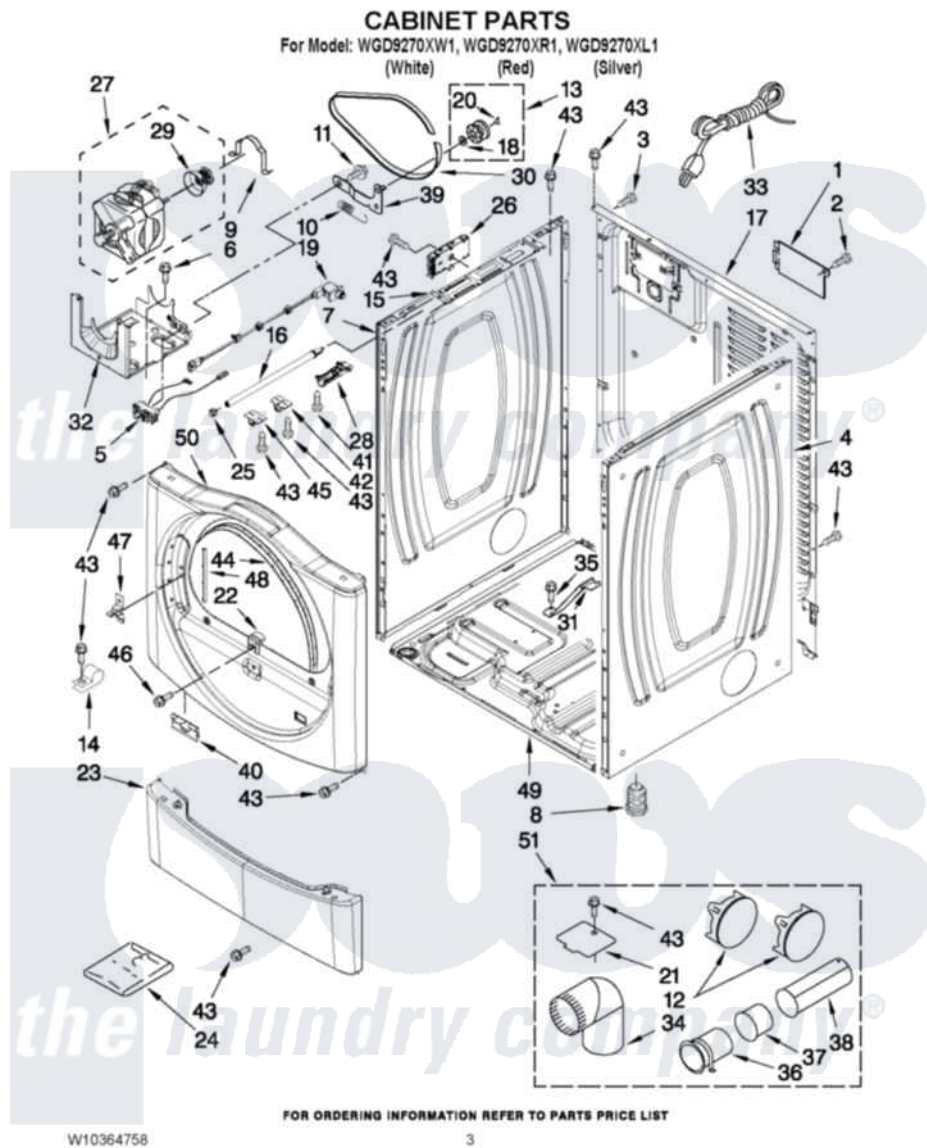

Whirlpool WGD9270XL1 02 - CABINET PARTS

W10364758

3

Whirlpool Residential Whirlpool WGD9270XL1 Dryer Parts Parts Diagram 02 - CABINET PARTS
 Click on the part number to view part

Item	Original Part Number	Replaced By	Status	Part Description
1	8317340			Cover, Terminal Block
2	3390814	90767		Screw, 8A X 3/8 HeX Washer Head Tapping
3	8533974	4331106		Screw, No.10-32 X 7/16
4	8565048			Panel, Side
"	W10251217			Panel, Side
"	W10251219			Panel, Side
5	W10246525	W10314253		Switch, Assembly Broken Belt
6	343641	681414		Screw, 10AB X 1/2
7	8565054			Panel, Side
"	W10251216			Panel, Side
"	W10251218			Panel, Side
8	3392100	49621		Feet-Leveling
NI	279810			Foot-Optional
9	660658			Clamp, Motor Mounting 343481 685441
10	3387374			Spring, Idler