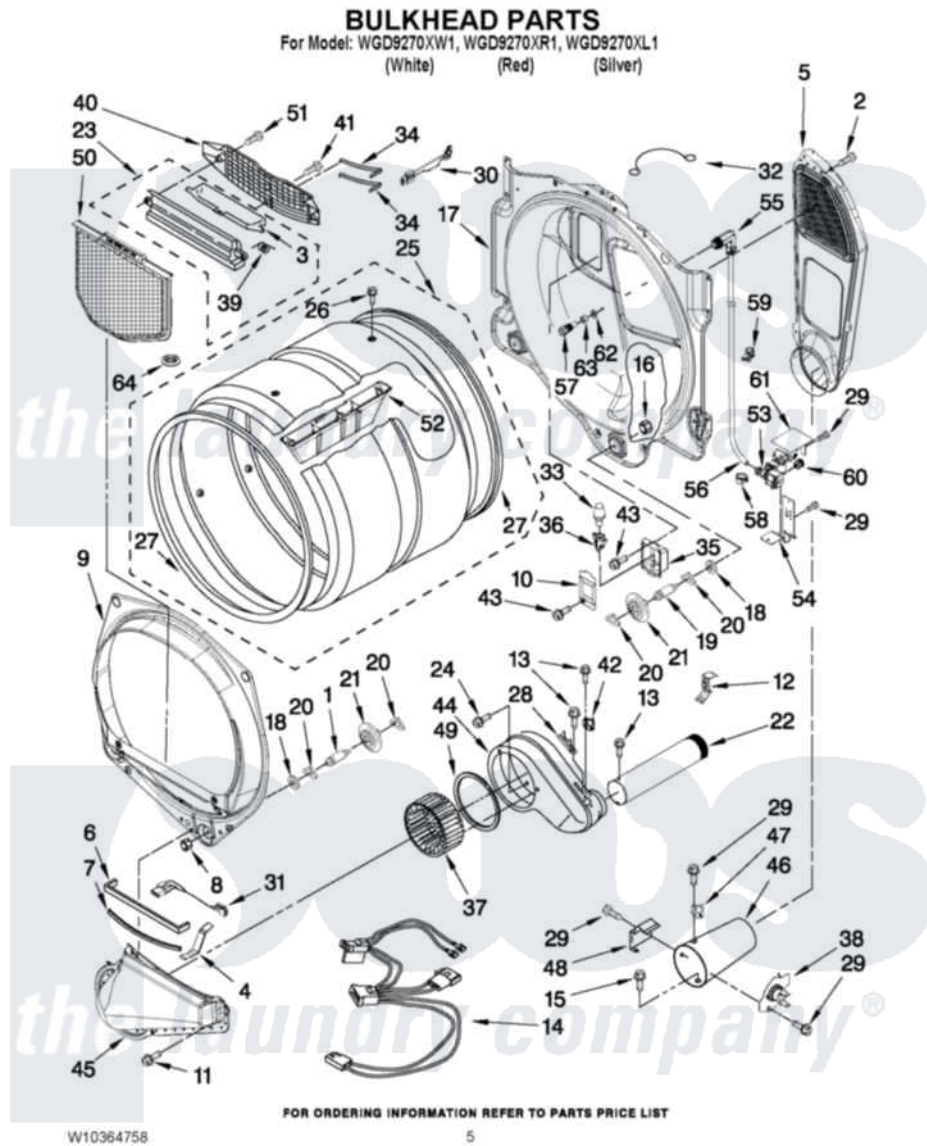

# Whirlpool WGD9270XL1 03 - BULKHEAD PARTS

Whirlpool [Residential Whirlpool WGD9270XL1 Dryer Parts](#) Parts Diagram 03 - BULKHEAD PARTS  
Click on the part number to view part

Item	Original Part Number	Replaced By	Status	Part Description
1	8575324	<a href="#">W10359271</a>		Shaft, Drum Roller Threads
2	3390647	<a href="#">488729</a>		Screw
3	<a href="#">W10153413</a>			Door, Lint Screen
4	<a href="#">8066208</a>			Clip-Exhaust
5	<a href="#">W10293765</a>			Air Duct Assembly
6	<a href="#">697813</a>			Seal, Outlet Housing
7	697814	<a href="#">697813</a>		Seal, Outlet Housing
8	3934666	<a href="#">W10080210</a>		Nut, 3/8 X 16
9	<a href="#">8565061</a>			Bulkhead, Front
10	3402841	<a href="#">8532165</a>		Lens, Drum Light
11	359625	<a href="#">487240</a>		Screw, For Mtg. Service Capacitor
12	<a href="#">8572105</a>			Retainer, Toe Panel
13	8533971	<a href="#">90767</a>		Screw, 8A X 3/8 HeX Washer Head Tapping
14	<a href="#">3401850</a>			Harness-Gas
15	<a href="#">693995</a>			Screw, Hex Head