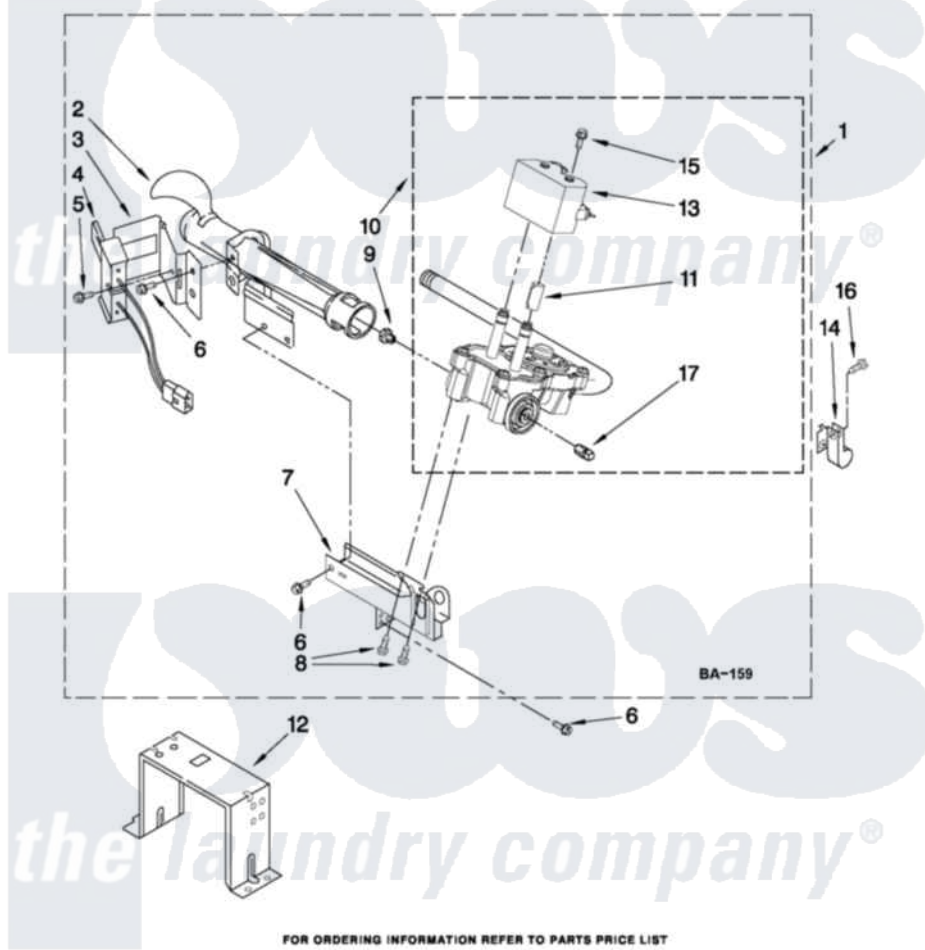

# Whirlpool WGD9270XL1 04 - W10293911 BURNER ASSEMBLY

## W10293911 BURNER ASSEMBLY

For Model: WGD9270XW1, WGD9270XR1, WGD9270XL1  
(White) (Red) (Silver)

USE WITH TYPE 1 - NATURAL, TYPE 2 - MIXED,  
AND TYPE 4 - LIQUEFIED PROPANE AND BUTANE GASES

W10364758

7

FOR ORDERING INFORMATION REFER TO PARTS PRICE LIST

Whirlpool [Residential Whirlpool WGD9270XL1 Dryer Parts](#) Parts Diagram 04 - W10293911 BURNER ASSEMBLY  
Click on the part number to view part

Item	Original Part Number	Replaced By	Status	Part Description
1	W10293911	<a href="#">W10310204</a>		Burner-Gas
2	688617	<a href="#">693140</a>		Burner
3	<a href="#">694298</a>			Bracket, Ignitor
4	686590	<a href="#">279311</a>		Ignitor
5	<a href="#">3393909</a>			Screw, 8-32 X 7/8
6	343641	<a href="#">681414</a>		Screw, 10AB X 1/2
7	3389871		Not Available	Base, Burner
8	<a href="#">3387057</a>			Screw, 10-16 X 1/2 Orifice, Burner
9	<a href="#">15418</a>			Orifice, Burner Type 1
10	W10175144	<a href="#">W10293912</a>		Valve-Gas
11	W10295524	<a href="#">W10328463</a>		Coil, 60 Hz
12	<a href="#">3389889</a>			Bracket, Support
13	W10273784	<a href="#">W10328463</a>		Coil, 60 Hz
14	<a href="#">3978776</a>			Bracket, Gas Pipe Switch
15	<a href="#">326049536</a>			Screw, Coil
16	3390647	<a href="#">488729</a>		Screw