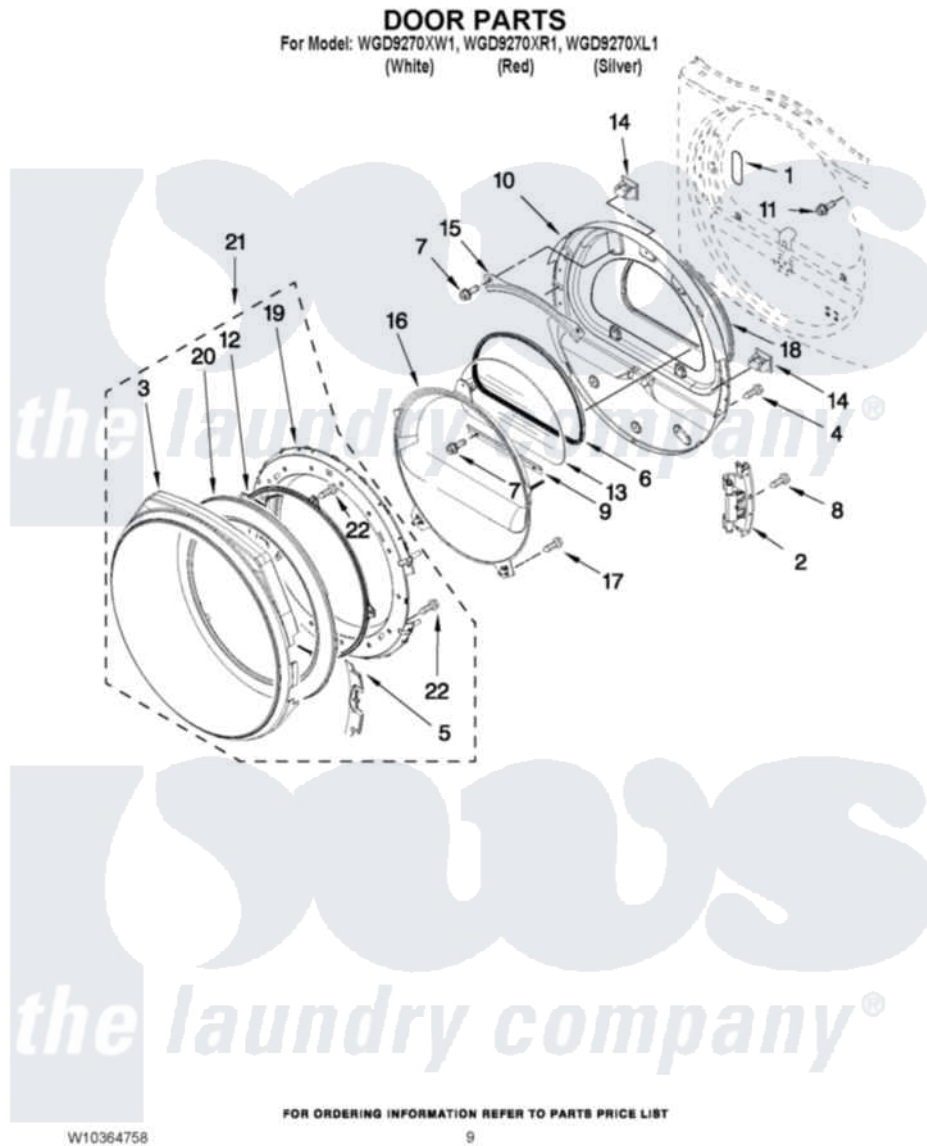

Whirlpool WGD9270XL1 05 - DOOR PARTS

Whirlpool [Residential Whirlpool WGD9270XL1 Dryer Parts](#) Parts Diagram 05 - DOOR PARTS
Click on the part number to view part

Item	Original Part Number	Replaced By	Status	Part Description
1	W10256915			Label, Hinge Hole Cover
2	W10304672	8578887		Door Hinge Assembly
3	W10215757			Trim, Door Ring Outer
"	W10215824			Door Trim Outer Ring
"	W10215823			Door Trim Outer Ring
4	8534044			Screw, 8-18 X 1/2
5	W10215766			Door Trim, Hinge Cover
"	W10215826			Door Trim, Hinge Cover
"	W10215825			Door Trim, Hinge Cover
6	8579663			Seal, Window
7	3393258	3373329D		Screw
8	W10159996			Screw, 10-24 X 25/64
9	8519354			Retainer-Window
10	W10198441	W10363674		Door Assembly
11	355515			Screw, 8-18 X 11/16
12	N/P		Not Available	SCREEN, DOOR (NOT SERVICABLE, ORDER ITEM

			19)
13	W10286878		Window
14	690081	279570	Latch
15	8519356		Retainer-Window
16	W10215764		Door, Intermediate Stationary
17	8534022		Screw, 8-18 X 1/16
18	W10163915		Door Seal
19	W10215762	W10431338	Door
20	N/P	Not Available	TRIM-DOOR INNER RING (NOT SERVICABLE, ORDER ITEM 19)
21	W10215756		Door Assembly Outer
"	W10215831		Door Assembly Outer
"	W10215830		Door Assembly Outer
22	9742177		Screw, 8-18 X .625