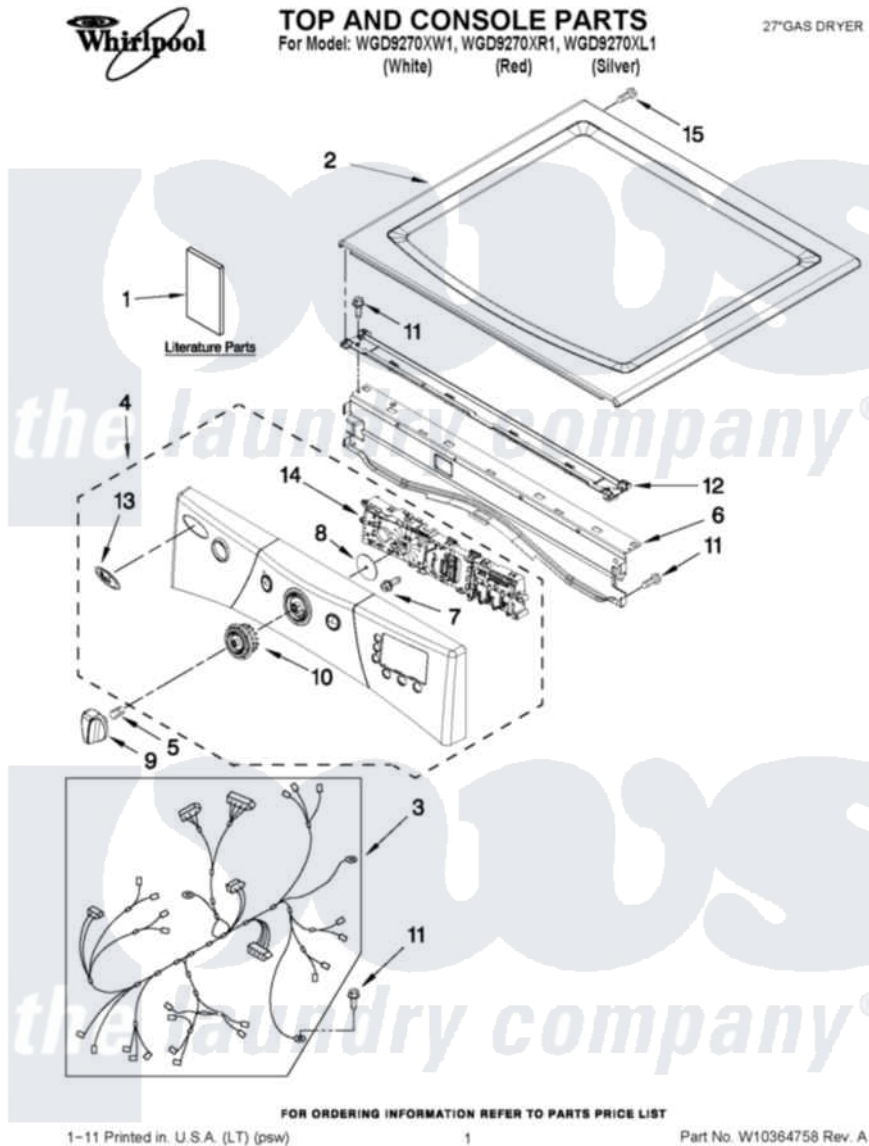

Whirlpool WGD9270XR1 01 - TOP AND CONSOLE PARTS

Whirlpool Residential Whirlpool WGD9270XR1 Dryer Parts Parts Diagram 01 - TOP AND CONSOLE PARTS
Click on the part number to view part

Item	Original Part Number	Replaced By	Status	Part Description
1	W10293937		Not Available	USE & CARE GUIDE
"	W10294025		Not Available	TECH SHEET
"	W10240584		Not Available	INSTALLATION, INSTRUCTION
2	W10336080			Top
"	W10336090			Top
"	W10336091			Top
3	W10278758			Harness, Main
4	W10329850	W10215462		Panel, Console
"	W10329852	W10215463		Panel, Console
"	W10329851	W10215464		Panel, Console
5	W10153920			Spring, Knob
6	8565237			Bracket, Console
7	W10006580			Screw, M3-1.12 X12 Pn 6l Spl
8	8572039			Seal, User Interface
9	W10215781			Knob Assembly
"	W10247262			Knob Assembly

10	W10237301		Cycle, Light Guide
11	3390647	488729	Screw
12	W10266747		Channel-Water, Dryer
13	W10117943	8303811	Badge, Assembly
14	W10215475		Assembly, User Interface
15	3400238		Screw, 2-28 X 1/2