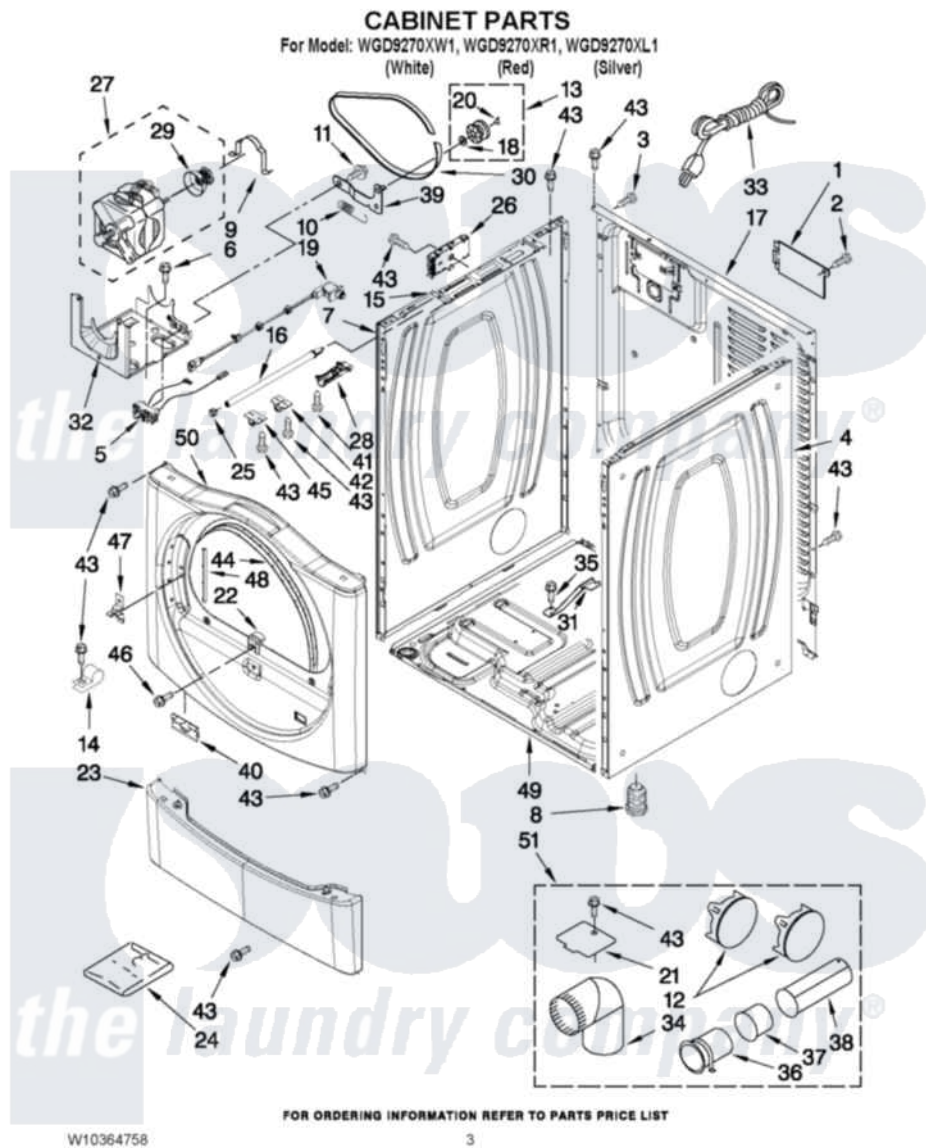

Whirlpool WGD9270XR1 02 - CABINET PARTS

Whirlpool [Residential Whirlpool WGD9270XR1 Dryer Parts](#) Parts Diagram 02 - CABINET PARTS
Click on the part number to view part

Item	Original Part Number	Replaced By	Status	Part Description
1	8317340			Cover, Terminal Block
2	3390814	90767		Screw, 8A X 3/8 HeX Washer Head Tapping
3	8533974	4331106		Screw, No.10-32 X 7/16
4	8565048			Panel, Side
"	W10251217			Panel, Side
"	W10251219			Panel, Side
5	W10246525	W10314253		Switch, Assembly Broken Belt
6	343641	681414		Screw, 10AB X 1/2
7	8565054			Panel, Side
"	W10251216			Panel, Side
"	W10251218			Panel, Side
8	3392100	49621		Feet-Leveling
NI	279810			Foot-Optional
9	660658			Clamp, Motor Mounting 343481 685441
10	3387374			Spring, Idler