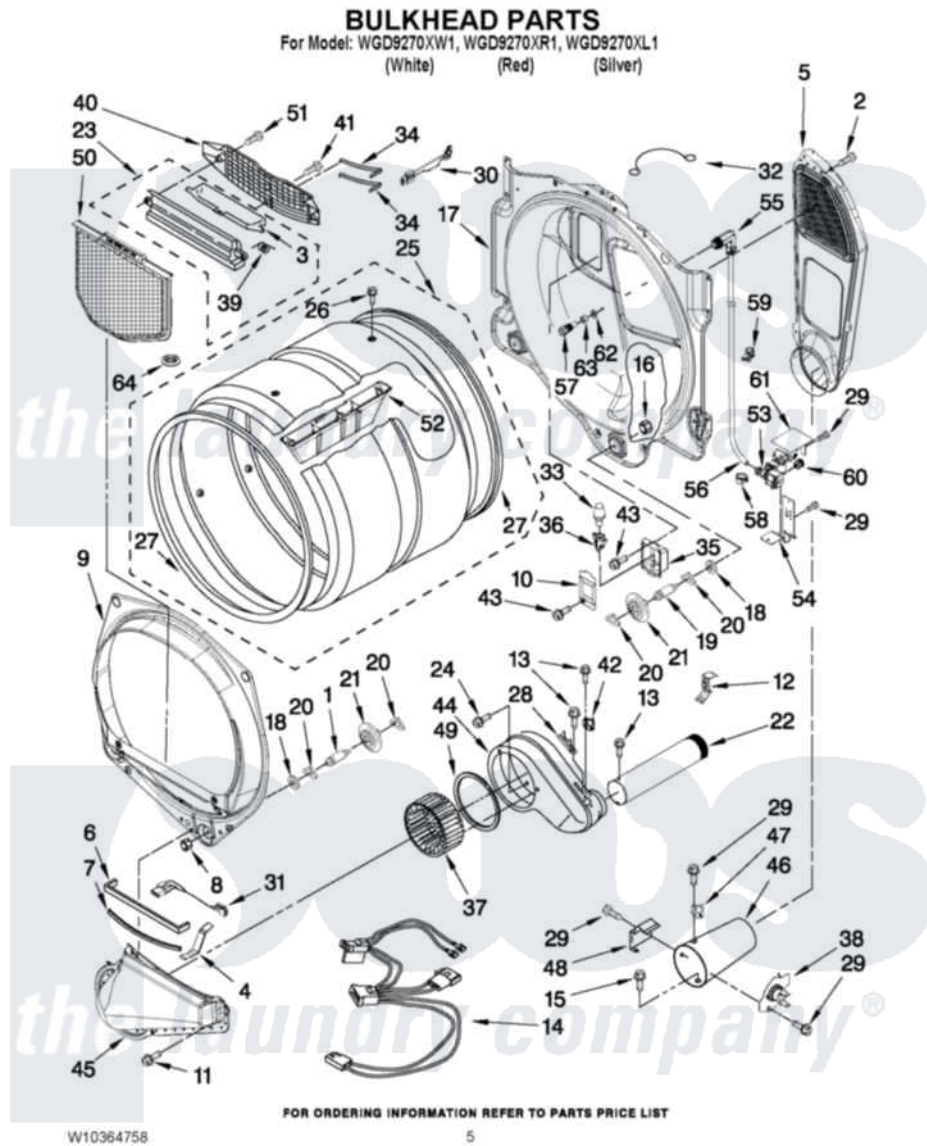

Whirlpool WGD9270XR1 03 - BULKHEAD PARTS

Whirlpool [Residential Whirlpool WGD9270XR1 Dryer Parts](#) Parts Diagram 03 - BULKHEAD PARTS
Click on the part number to view part

Item	Original Part Number	Replaced By	Status	Part Description
1	8575324	W10359271		Shaft, Drum Roller Threads
2	3390647	488729		Screw
3	W10153413			Door, Lint Screen
4	8066208			Clip-Exhaust
5	W10293765			Air Duct Assembly
6	697813			Seal, Outlet Housing
7	697814	697813		Seal, Outlet Housing
8	3934666	W10080210		Nut, 3/8 X 16
9	8565061			Bulkhead, Front
10	3402841	8532165		Lens, Drum Light
11	359625	487240		Screw, For Mtg. Service Capacitor
12	8572105			Retainer, Toe Panel
13	8533971	90767		Screw, 8A X 3/8 HeX Washer Head Tapping
14	3401850			Harness-Gas
15	693995			Screw, Hex Head