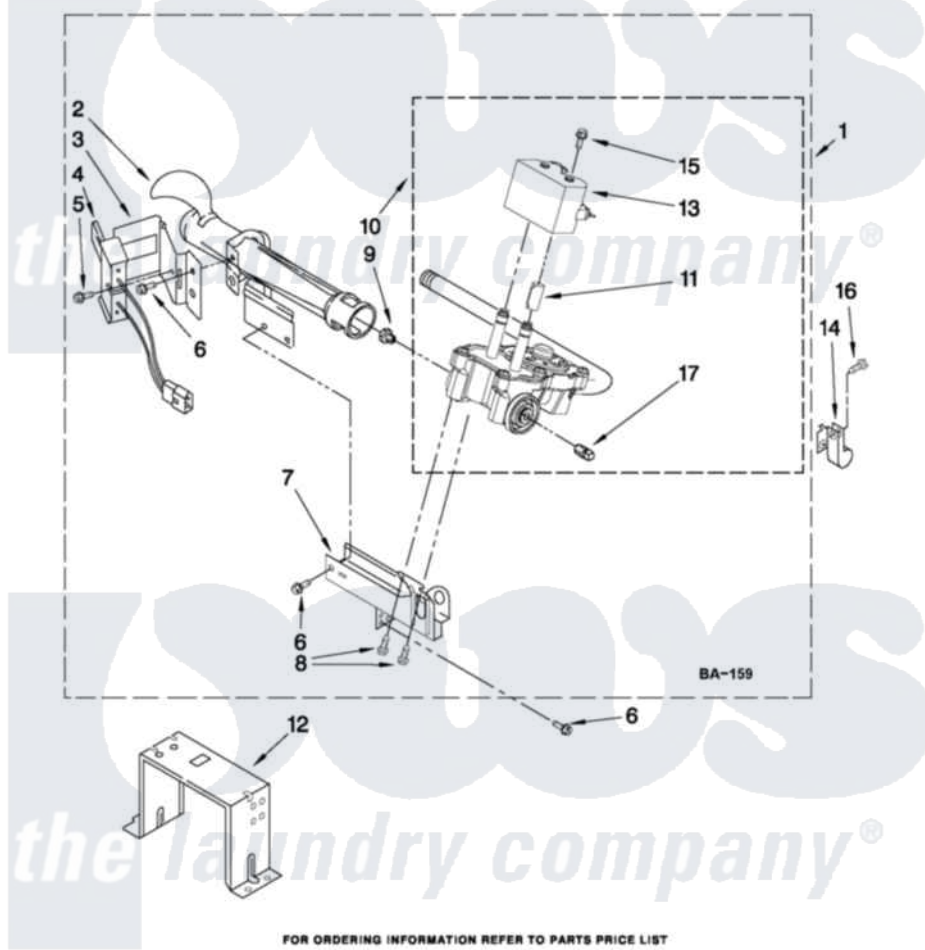

Whirlpool WGD9270XR1 04 - W10293911 BURNER ASSEMBLY

W10293911 BURNER ASSEMBLY

For Model: WGD9270XW1, WGD9270XR1, WGD9270XL1
(White) (Red) (Silver)

USE WITH TYPE 1 - NATURAL, TYPE 2 - MIXED,
AND TYPE 4 - LIQUEFIED PROPANE AND BUTANE GASES

W10364758

FOR ORDERING INFORMATION REFER TO PARTS PRICE LIST

7

Whirlpool [Residential Whirlpool WGD9270XR1 Dryer Parts](#) Parts Diagram 04 - W10293911 BURNER ASSEMBLY
Click on the part number to view part

Item	Original Part Number	Replaced By	Status	Part Description
1	W10293911	W10310204		Burner-Gas
2	688617	693140		Burner
3	694298			Bracket, Ignitor
4	686590	279311		Ignitor
5	3393909			Screw, 8-32 X 7/8
6	343641	681414		Screw, 10AB X 1/2
7	3389871		Not Available	Base, Burner
8	3387057			Screw, 10-16 X 1/2 Orifice, Burner
9	15418			Orifice, Burner Type 1
10	W10175144	W10293912		Valve-Gas
11	W10295524	W10328463		Coil, 60 Hz
12	3389889			Bracket, Support
13	W10273784	W10328463		Coil, 60 Hz
14	3978776			Bracket, Gas Pipe Switch
15	326049536			Screw, Coil
16	3390647	488729		Screw