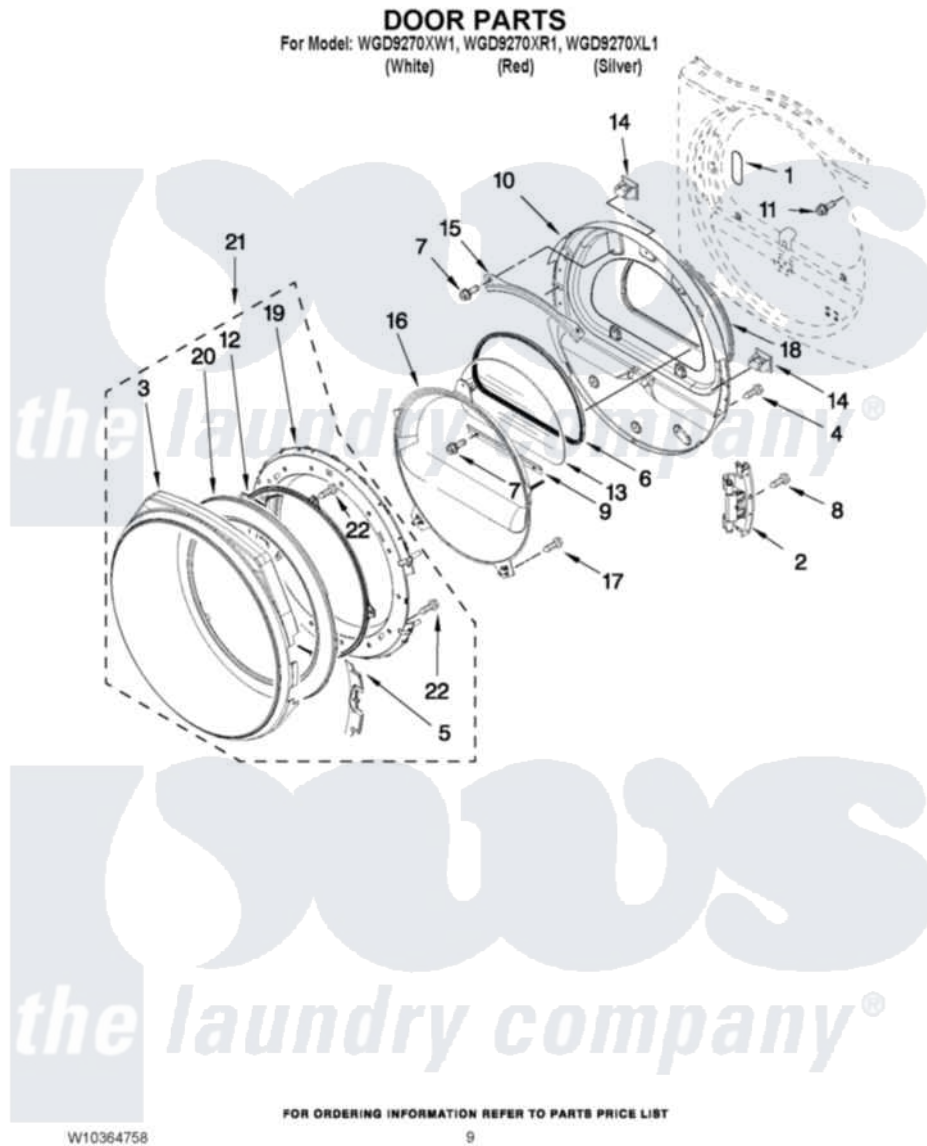

Whirlpool WGD9270XR1 05 - DOOR PARTS

Whirlpool [Residential Whirlpool WGD9270XR1 Dryer Parts](#) Parts Diagram 05 - DOOR PARTS
Click on the part number to view part

| Item | Original Part Number | Replaced By | Status | Part Description |
|------|---------------------------|---------------------------|---------------|---|
| 1 | W10256915 | | | Label, Hinge Hole Cover |
| 2 | W10304672 | 8578887 | | Door Hinge Assembly |
| 3 | W10215757 | | | Trim, Door Ring Outer |
| " | W10215824 | | | Door Trim Outer Ring |
| " | W10215823 | | | Door Trim Outer Ring |
| 4 | 8534044 | | | Screw, 8-18 X 1/2 |
| 5 | W10215766 | | | Door Trim, Hinge Cover |
| " | W10215826 | | | Door Trim, Hinge Cover |
| " | W10215825 | | | Door Trim, Hinge Cover |
| 6 | 8579663 | | | Seal, Window |
| 7 | 3393258 | 3373329D | | Screw |
| 8 | W10159996 | | | Screw, 10-24 X 25/64 |
| 9 | 8519354 | | | Retainer-Window |
| 10 | W10198441 | W10363674 | | Door Assembly |
| 11 | 355515 | | | Screw, 8-18 X 11/16 |
| 12 | N/P | | Not Available | SCREEN, DOOR (NOT SERVICABLE, ORDER ITEM) |

| | | | |
|----|---------------------------|---------------------------|--|
| | | | 19) |
| 13 | W10286878 | | Window |
| 14 | 690081 | 279570 | Latch |
| 15 | 8519356 | | Retainer-Window |
| 16 | W10215764 | | Door, Intermediate Stationary |
| 17 | 8534022 | | Screw, 8-18 X 1/16 |
| 18 | W10163915 | | Door Seal |
| 19 | W10215762 | W10431338 | Door |
| 20 | N/P | Not Available | TRIM-DOOR INNER RING (NOT SERVICABLE, ORDER ITEM 19) |
| 21 | W10215756 | | Door Assembly Outer |
| " | W10215831 | | Door Assembly Outer |
| " | W10215830 | | Door Assembly Outer |
| 22 | 9742177 | | Screw, 8-18 X .625 |