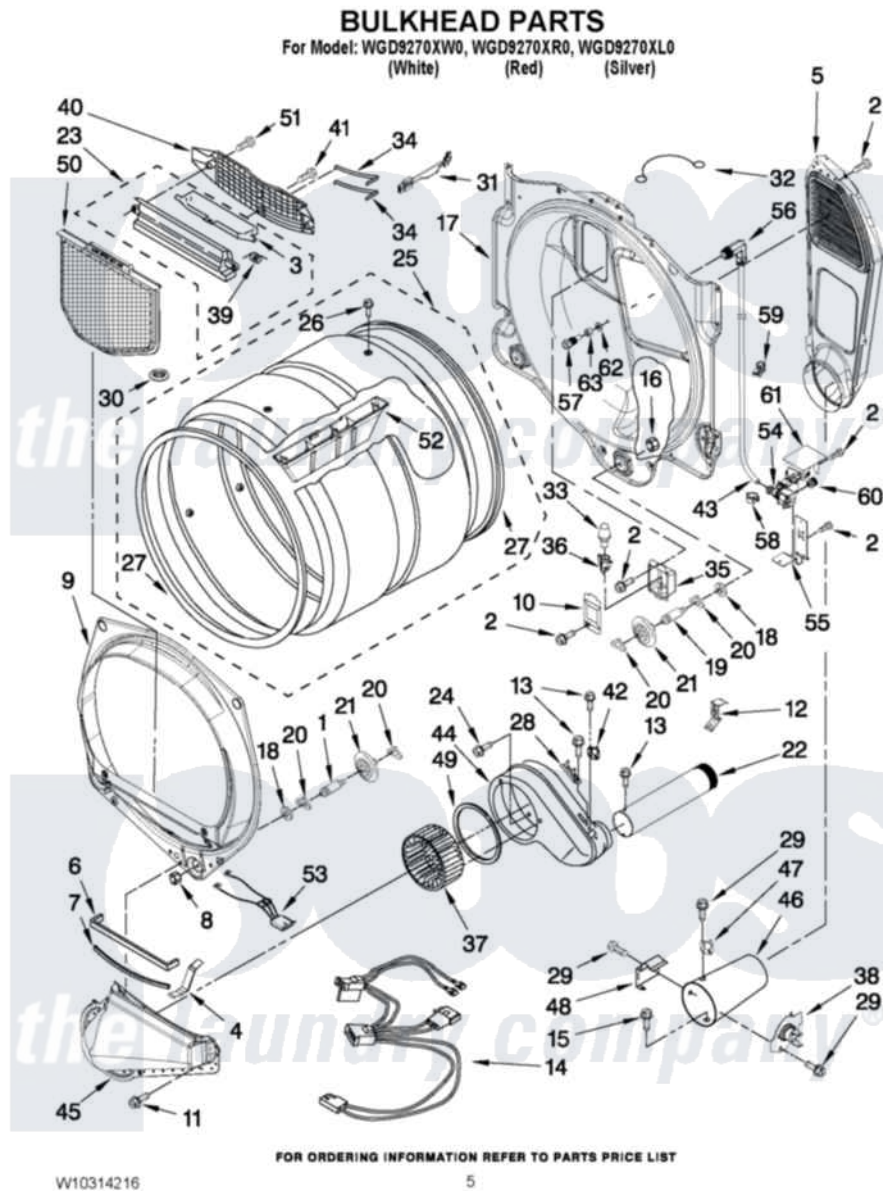

Whirlpool WGD9270XW0 03 - BULKHEAD PARTS

Whirlpool [Residential Whirlpool WGD9270XW0 Dryer Parts](#) Parts Diagram 03 - BULKHEAD PARTS
Click on the part number to view part

Item	Original Part Number	Replaced By	Status	Part Description
1	W10359271			Shaft, Drum Roller Threads
2	3390647	488729		Screw
3	W10153413			Door, Lint Screen
4	W10345456	8066208		Clip-Exhaust
5	W10293765			Air Duct Assembly
6	697813			Seal, Outlet Housing
7	697814	697813		Seal, Outlet Housing
8	3934666	W10080210		Nut, 3/8 X 16
9	8565061			Bulkhead, Front
10	3402841	8532165		Lens, Drum Light
11	359625	487240		Screw, For Mtg. Service Capacitor
12	8572105			Retainer, Toe Panel
13	8533971	90767		Screw, 8A X 3/8 HeX Washer Head Tapping
14	3401850			Harness-Gas
15	693995			Screw, Hex Head