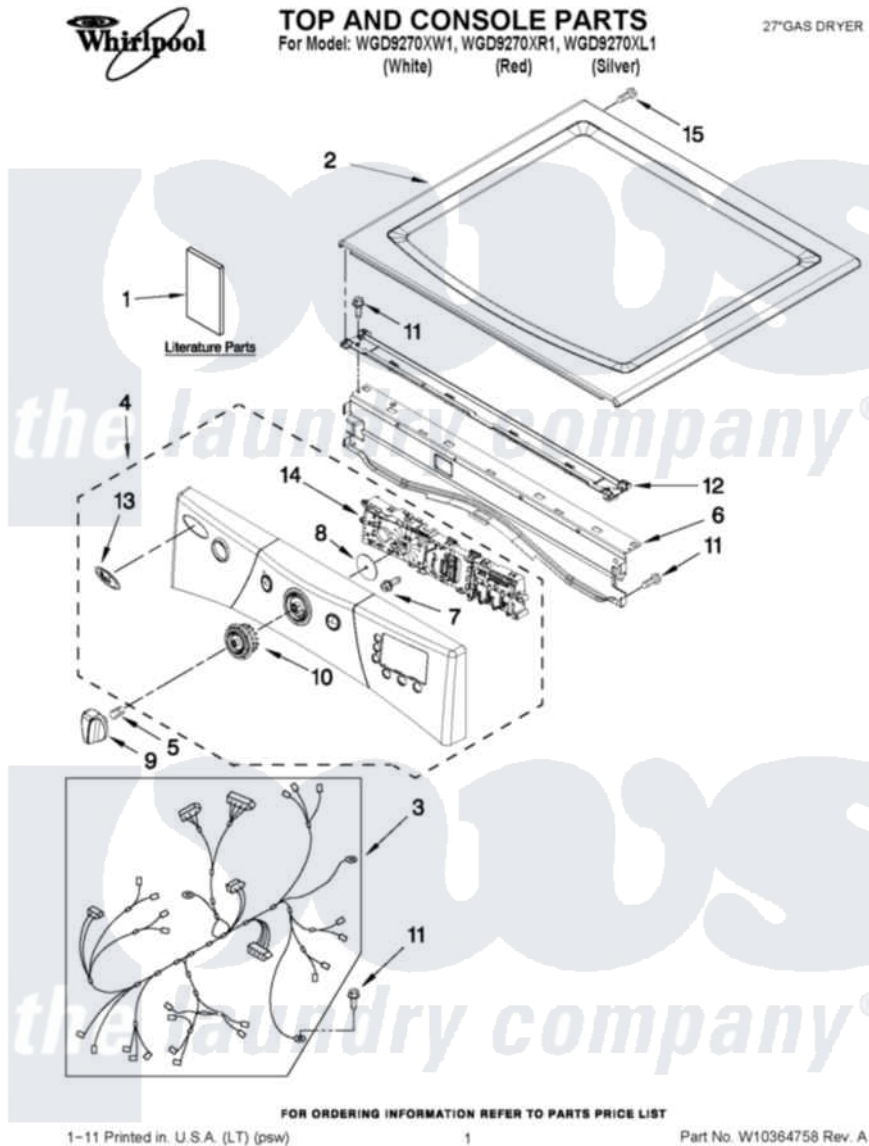

# Whirlpool WGD9270XW1 01 - TOP AND CONSOLE PARTS

Whirlpool Residential Whirlpool WGD9270XW1 Dryer Parts Parts Diagram 01 - TOP AND CONSOLE PARTS  
Click on the part number to view part

| Item | Original Part Number      | Replaced By               | Status        | Part Description             |
|------|---------------------------|---------------------------|---------------|------------------------------|
| 1    | W10293937                 |                           | Not Available | USE & CARE GUIDE             |
| "    | W10294025                 |                           | Not Available | TECH SHEET                   |
| "    | W10240584                 |                           | Not Available | INSTALLATION, INSTRUCTION    |
| 2    | <a href="#">W10336080</a> |                           |               | Top                          |
| "    | <a href="#">W10336090</a> |                           |               | Top                          |
| "    | <a href="#">W10336091</a> |                           |               | Top                          |
| 3    | <a href="#">W10278758</a> |                           |               | Harness, Main                |
| 4    | W10329850                 | <a href="#">W10215462</a> |               | Panel, Console               |
| "    | W10329852                 | <a href="#">W10215463</a> |               | Panel, Console               |
| "    | W10329851                 | <a href="#">W10215464</a> |               | Panel, Console               |
| 5    | <a href="#">W10153920</a> |                           |               | Spring, Knob                 |
| 6    | <a href="#">8565237</a>   |                           |               | Bracket, Console             |
| 7    | <a href="#">W10006580</a> |                           |               | Screw, M3-1.12 X12 Pn 6l Spl |
| 8    | <a href="#">8572039</a>   |                           |               | Seal, User Interface         |
| 9    | <a href="#">W10215781</a> |                           |               | Knob Assembly                |
| "    | <a href="#">W10247262</a> |                           |               | Knob Assembly                |