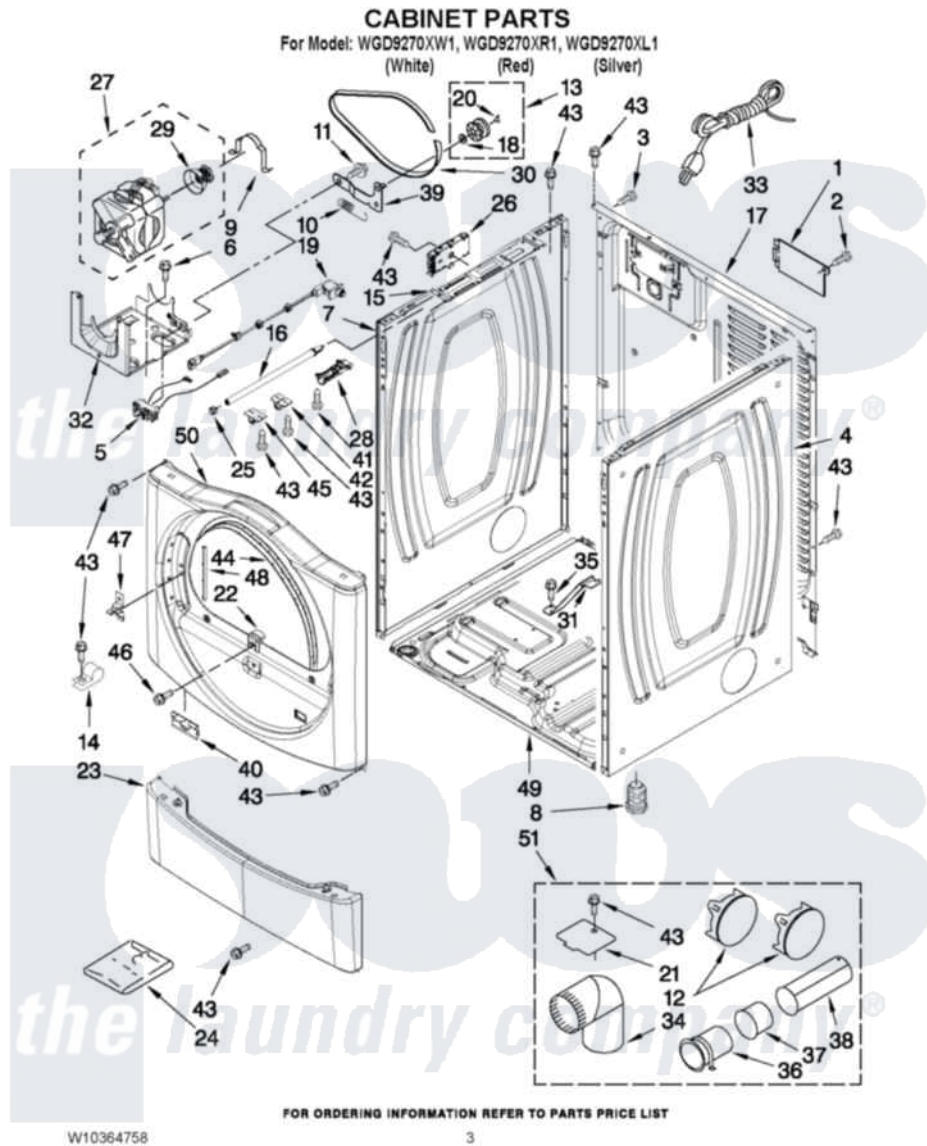

# Whirlpool WGD9270XW1 02 - CABINET PARTS

Whirlpool [Residential Whirlpool WGD9270XW1 Dryer Parts](#) Parts Diagram 02 - CABINET PARTS  
Click on the part number to view part

Item	Original Part Number	Replaced By	Status	Part Description
1	<a href="#">8317340</a>			Cover, Terminal Block
2	3390814	<a href="#">90767</a>		Screw, 8A X 3/8 HeX Washer Head Tapping
3	8533974	<a href="#">4331106</a>		Screw, No.10-32 X 7/16
4	<a href="#">8565048</a>			Panel, Side
"	<a href="#">W10251217</a>			Panel, Side
"	<a href="#">W10251219</a>			Panel, Side
5	W10246525	<a href="#">W10314253</a>		Switch, Assembly Broken Belt
6	343641	<a href="#">681414</a>		Screw, 10AB X 1/2
7	<a href="#">8565054</a>			Panel, Side
"	<a href="#">W10251216</a>			Panel, Side
"	<a href="#">W10251218</a>			Panel, Side
8	3392100	<a href="#">49621</a>		Feet-Leveling
NI	<a href="#">279810</a>			Foot-Optional
9	<a href="#">660658</a>			Clamp, Motor Mounting 343481 685441
10	<a href="#">3387374</a>			Spring, Idler