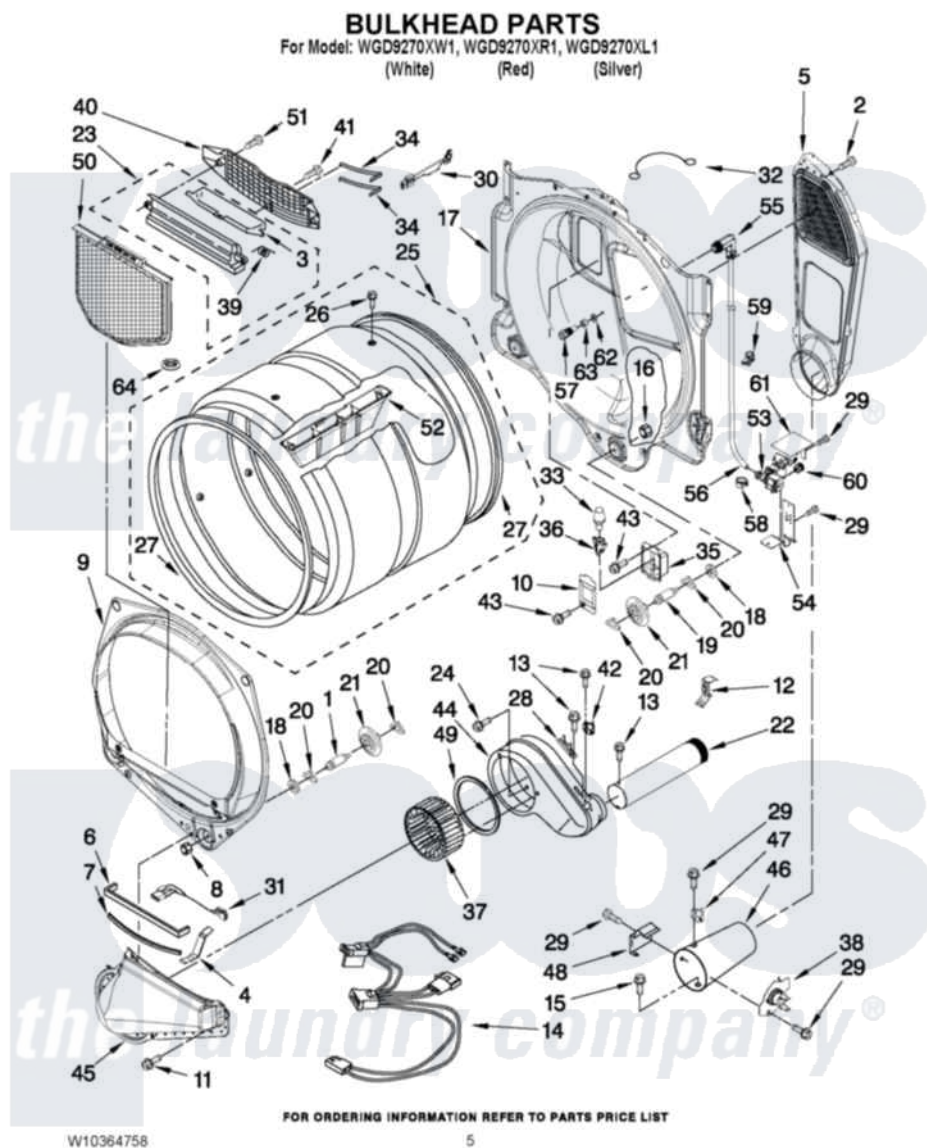

Whirlpool WGD9270XW1 03 - BULKHEAD PARTS

Whirlpool Residential Whirlpool WGD9270XW1 Dryer Parts Parts Diagram 03 - BULKHEAD PARTS
Click on the part number to view part

Item	Original Part Number	Replaced By	Status	Part Description
1	8575324	W10359271		Shaft, Drum Roller Threads
2	3390647	488729		Screw
3	W10153413			Door, Lint Screen
4	8066208			Clip-Exhaust
5	W10293765			Air Duct Assembly
6	697813			Seal, Outlet Housing
7	697814	697813		Seal, Outlet Housing
8	3934666	W10080210		Nut, 3/8 X 16
9	8565061			Bulkhead, Front
10	3402841	8532165		Lens, Drum Light
11	359625	487240		Screw, For Mtg. Service Capacitor
12	8572105			Retainer, Toe Panel
13	8533971	90767		Screw, 8A X 3/8 HeX Washer Head Tapping
14	3401850			Harness-Gas
15	693995			Screw, Hex Head