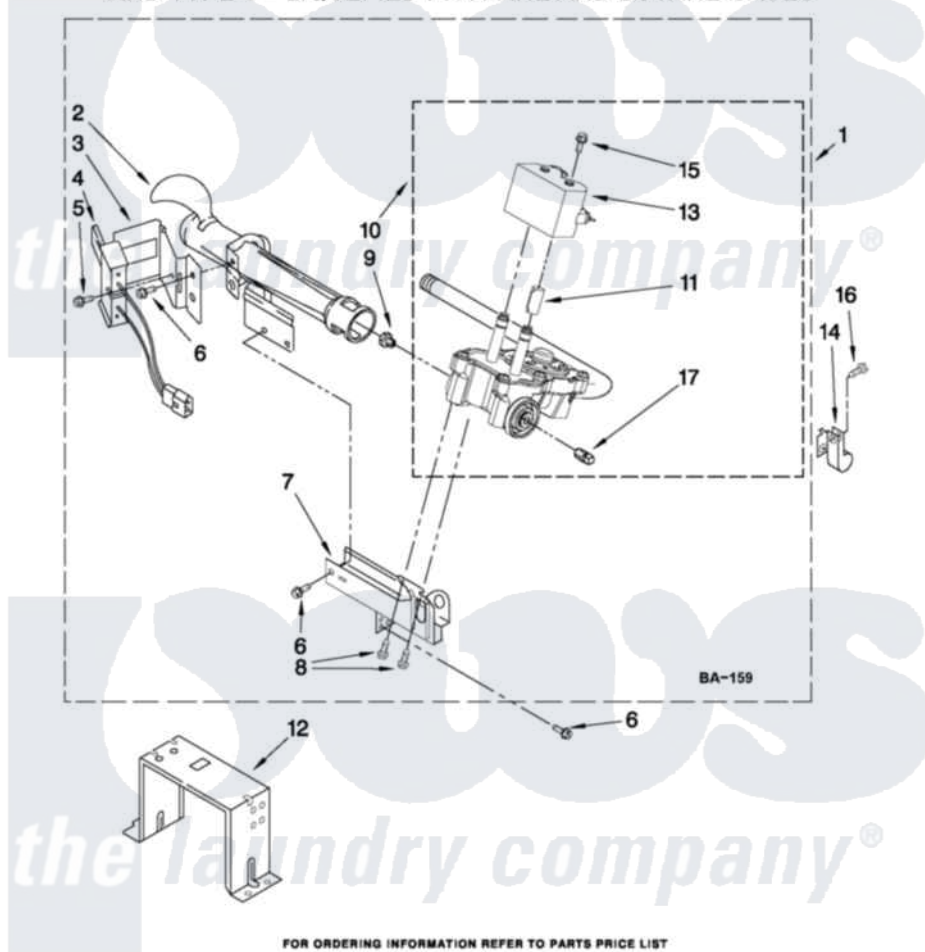

Whirlpool WGD9270XW1 04 - W10293911 BURNER ASSEMBLY

W10293911 BURNER ASSEMBLY

For Model: WGD9270XW1, WGD9270XR1, WGD9270XL1
(White) (Red) (Silver)

USE WITH TYPE 1 - NATURAL, TYPE 2 - MIXED,
AND TYPE 4 - LIQUEFIED PROPANE AND BUTANE GASES

FOR ORDERING INFORMATION REFER TO PARTS PRICE LIST

W10364758

7

Whirlpool [Residential Whirlpool WGD9270XW1 Dryer Parts](#) Parts Diagram 04 - W10293911 BURNER ASSEMBLY
Click on the part number to view part

Item	Original Part Number	Replaced By	Status	Part Description
1	W10293911	W10310204		Burner-Gas
2	688617	693140		Burner
3	694298			Bracket, Ignitor
4	686590	279311		Ignitor
5	3393909			Screw, 8-32 X 7/8
6	343641	681414		Screw, 10AB X 1/2
7	3389871		Not Available	Base, Burner
8	3387057			Screw, 10-16 X 1/2 Orifice, Burner
9	15418			Orifice, Burner Type 1
10	W10175144	W10293912		Valve-Gas
11	W10295524	W10328463		Coil, 60 Hz
12	3389889			Bracket, Support
13	W10273784	W10328463		Coil, 60 Hz
14	3978776			Bracket, Gas Pipe Switch
15	326049536			Screw, Coil
16	3390647	488729		Screw