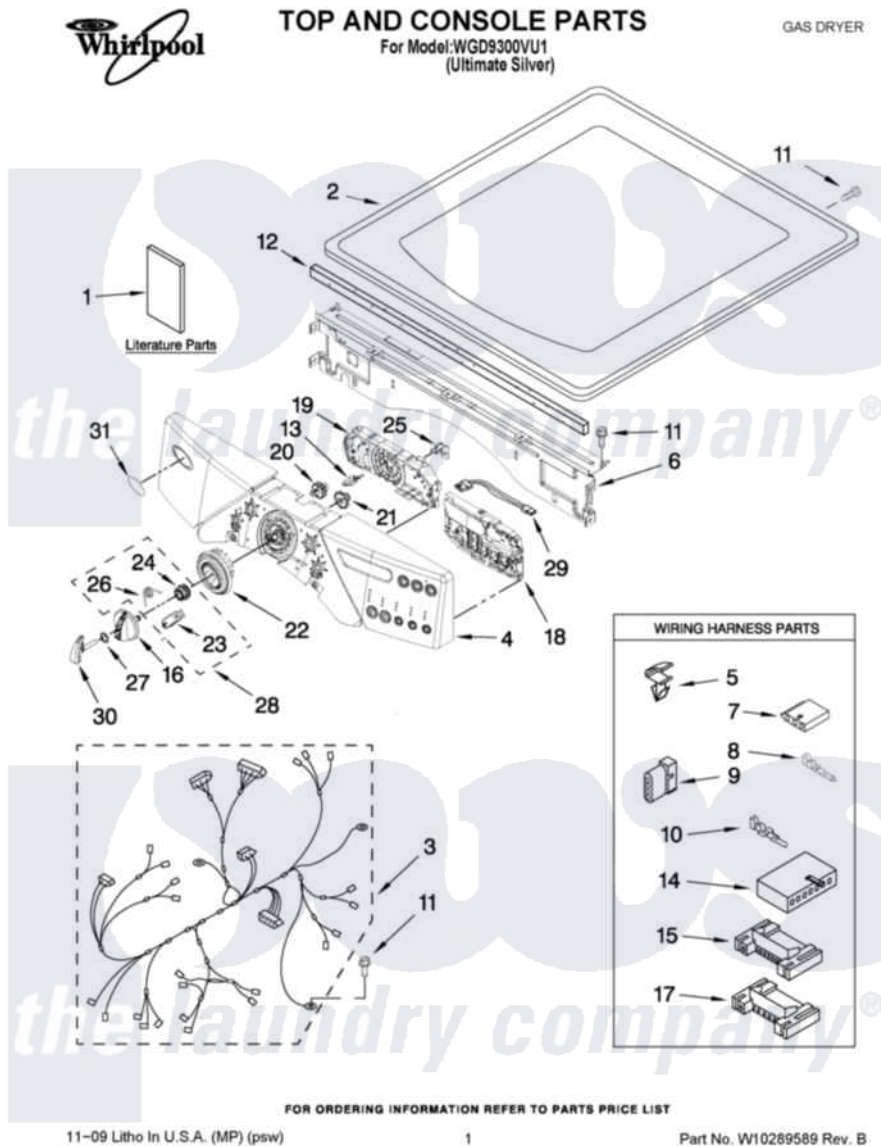

Whirlpool WGD9300VU1 01 - TOP AND CONSOLE PARTS

Whirlpool Residential Whirlpool WGD9300VU1 Dryer Parts Parts Diagram 01 - TOP AND CONSOLE PARTS
Click on the part number to view part

Item	Original Part Number	Replaced By	Status	Part Description
1	W10224575		Not Available	USE & CARE GUIDE
"	W10258369		Not Available	TECH SHEET
"	W10255469		Not Available	INSTALLATION INSTRUCTIONS
2	W10114785			Top
3	W10111062			Harness, Main
4	W10246732			Panel, Console
5	3394427			Clip-Harness
6	W10215656			Bracket, Console
7	353424			Plug, Terminal
8	94614			Terminal
9	3936144			Do-It-Yourself Repair Manuals
10	94613	596797		Terminal
11	3390647	488729		Screw
12	W10112267			Foam-Seal Control Bracket
13	W10030070	W10012480		Kit
14	3936150			Connector, 7-Circuit

15	3395683		Receptacle, Multi-Terminal
16	N/P	Not Available	KNOB BASE (NOT SERVICABLE)
17	2203186		Connector, 5-Circuit
18	W10280098		User-Interface
19	W10279686		User Interface
20	W10012430		Encoder, Wheel Kit.
21	W10012440		Retainer-Snap
22	W10012410		Knob, Light Ring
23	W10012810	280230	Encoder, Wheel Kit.
24	W10012450	280230	Encoder, Wheel Kit.
25	W10112268		Clip-Harness
26	W10012820	280230	Encoder, Wheel Kit.
27	W10012830		Knob, 0-Ring
28	280230		Encoder, Wheel Kit.
29	W10242906		Harness, Communication
30	W10029940		Cap, Knob
31	W10117943	8303811	Badge, Assembly