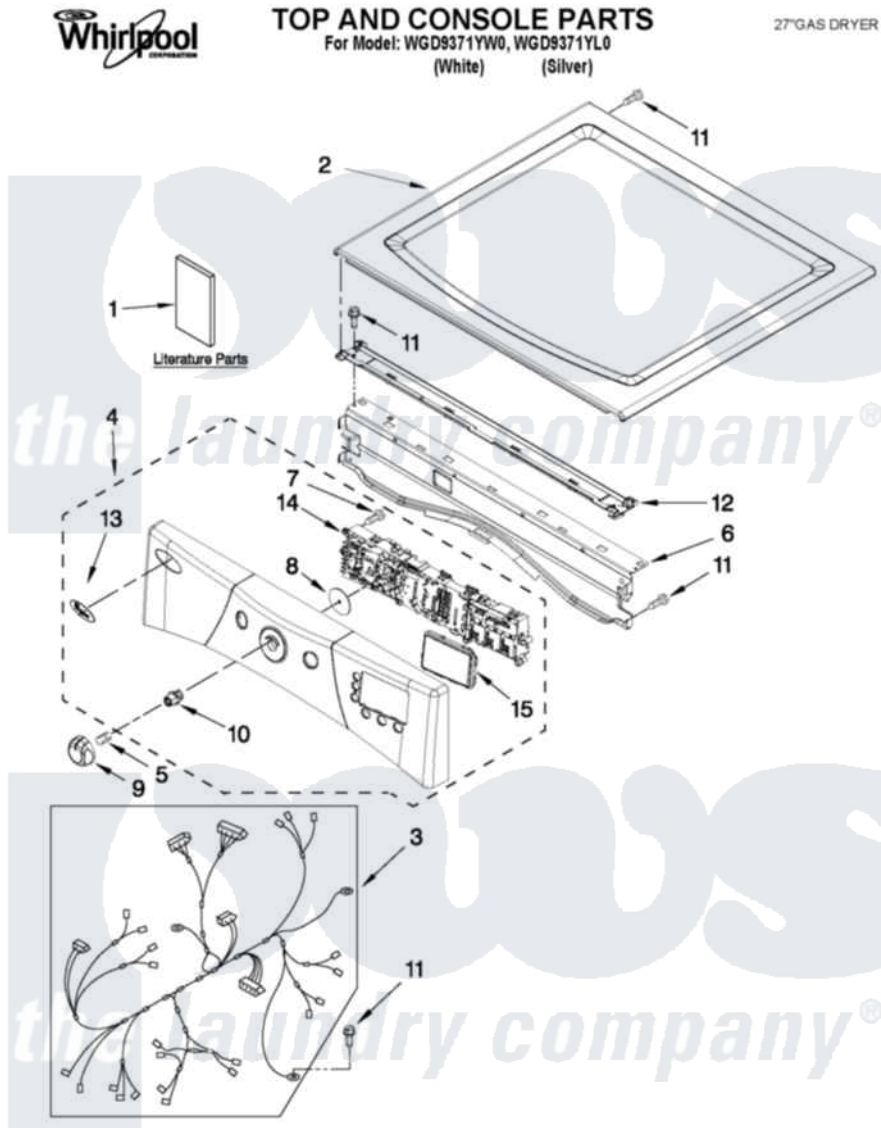

# Whirlpool WGD9371YL0 01 - TOP AND CONSOLE PARTS

FOR ORDERING INFORMATION REFER TO PARTS PRICE LIST

5-11 Printed in U.S.A. (LT) (psw)

1

Part No. W10416583 Rev. A

Whirlpool Residential Whirlpool WGD9371YL0 Dryer Parts Parts Diagram 01 - TOP AND CONSOLE PARTS

[Click on the part number to view part](#)

Item	Original Part Number	Replaced By	Status	Part Description
1	W10385092		Not Available	USE & CARE GUIDE
"	W10386307		Not Available	TECH SHEET
"	W10385100		Not Available	INSTALLATION INSTRUCTIONS
2	<a href="#">W10336080</a>			Top
"	<a href="#">W10336091</a>			Top
3	<a href="#">W10278758</a>			Harness, Main
4	<a href="#">W10385620</a>			Panel, Console
"	<a href="#">W10385621</a>			Panel, Console
5	<a href="#">8536939</a>			Clip, Knob
6	<a href="#">8565237</a>			Bracket, Console
7	<a href="#">W10006580</a>			Screw, M3-1.12 X12 Pn 6l Spl
8	<a href="#">8572039</a>			Seal, User Interface
9	<a href="#">W10251394</a>			Assembly, Knob White And Silver Models
10	<a href="#">W10381093</a>			Bushing, Shaft Knob
11	3390647	<a href="#">488729</a>		Screw