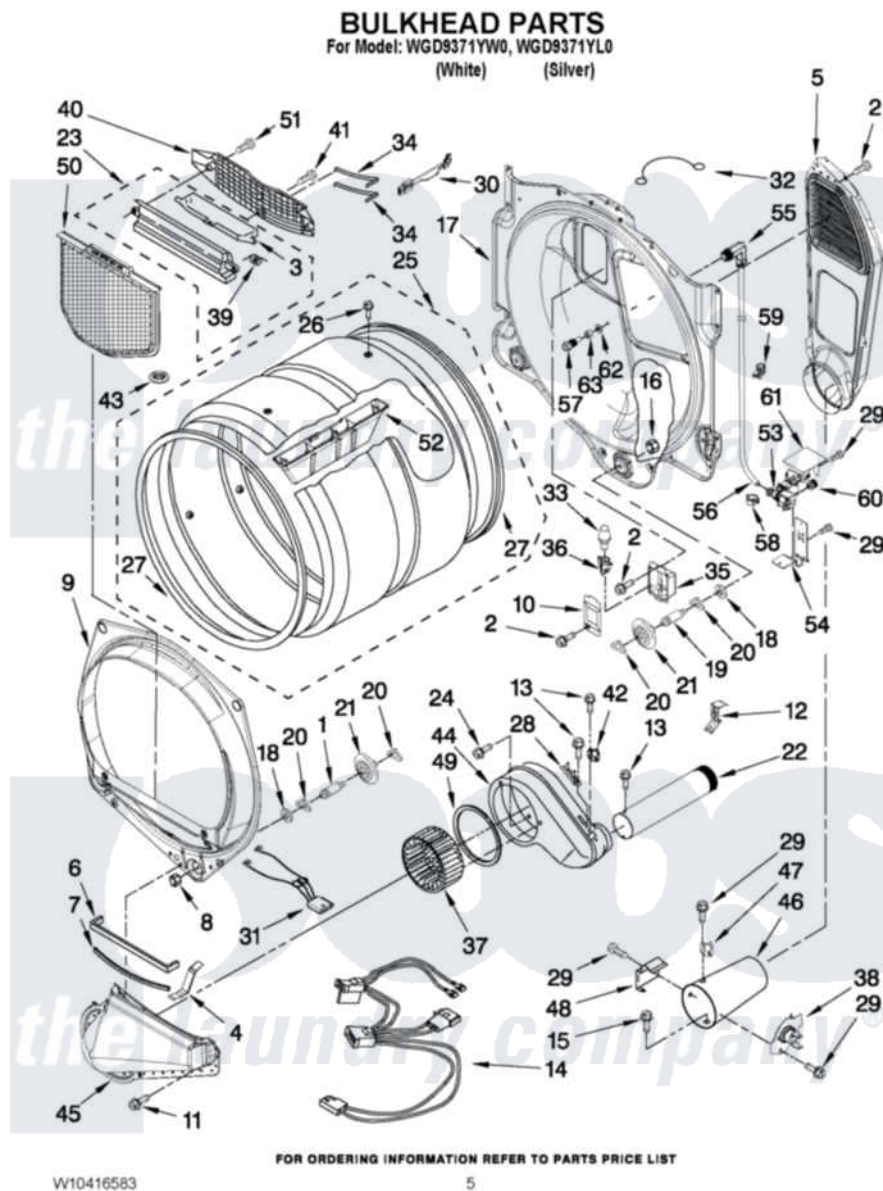

Whirlpool WGD9371YL0 03 - BULKHEAD PARTS

Whirlpool [Residential Whirlpool WGD9371YL0 Dryer Parts](#) Parts Diagram 03 - BULKHEAD PARTS
Click on the part number to view part

Item	Original Part Number	Replaced By	Status	Part Description
1	W10359271			Shaft, Drum Roller Threads
2	3390647	488729		Screw
3	W10153413			Door, Lint Screen
4	W10345456	8066208		Clip-Exhaust
5	W10293765			Air Duct Assembly
6	697813			Seal, Outlet Housing
7	697814	697813		Seal, Outlet Housing
8	3934666	W10080210		Nut, 3/8 X 16
9	8565061			Bulkhead, Front
10	3402841	8532165		Lens, Drum Light
11	359625	487240		Screw, For Mtg. Service Capacitor
12	8572105			Retainer, Toe Panel
13	8533971	90767		Screw, 8A X 3/8 HeX Washer Head Tapping
14	3401850			Harness-Gas
15	693995			Screw, Hex Head