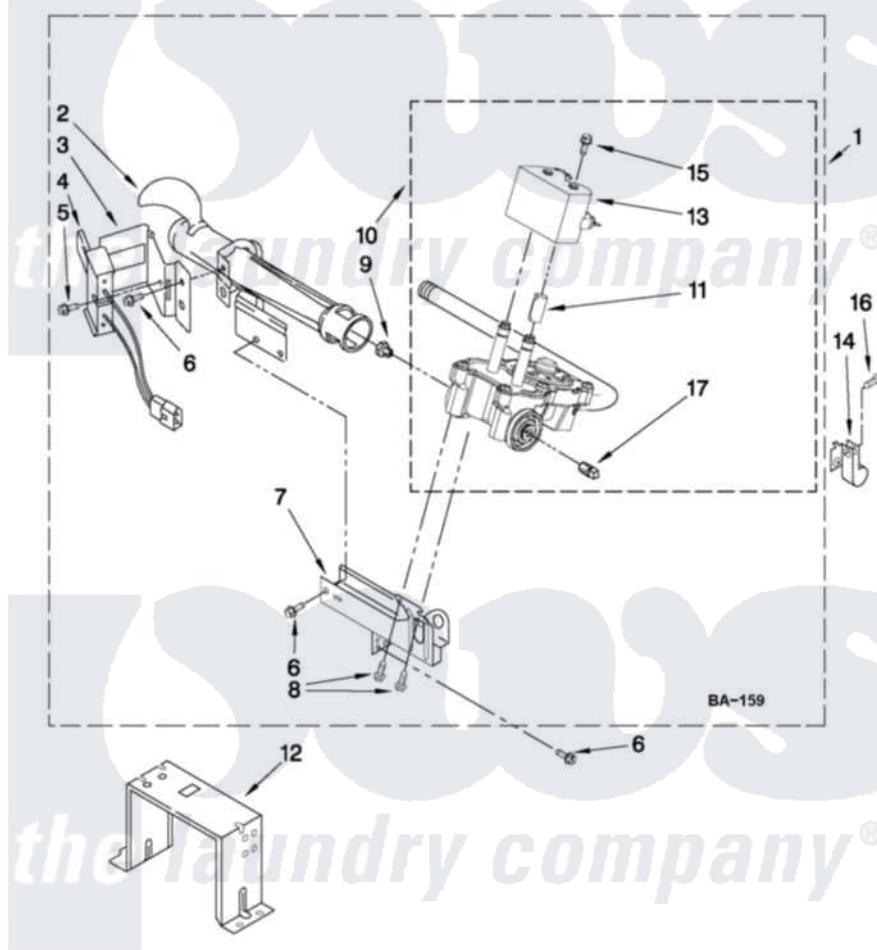

# Whirlpool WGD9371YL0 04 - W10293911 BURNER ASSEMBLY

## W10293911 BURNER ASSEMBLY

For Model: WGD9371YW0, WGD9371YL0  
(White) (Silver)

USE WITH TYPE 1 - NATURAL, TYPE 2 - MIXED,  
AND TYPE 4 - LIQUEFIED PROPANE AND BUTANE GASES

FOR ORDERING INFORMATION REFER TO PARTS PRICE LIST

W10416583

7

Whirlpool [Residential Whirlpool WGD9371YL0 Dryer Parts](#) Parts Diagram 04 - W10293911 BURNER ASSEMBLY  
Click on the part number to view part

Item	Original Part Number	Replaced By	Status	Part Description
1	W10293911	<a href="#">W10310204</a>		Burner-Gas
2	688617	<a href="#">693140</a>		Burner
3	<a href="#">694298</a>			Bracket, Ignitor
4	686590	<a href="#">279311</a>		Ignitor
5	<a href="#">3393909</a>			Screw, 8-32 X 7/8
6	343641	<a href="#">681414</a>		Screw, 10AB X 1/2
7	3389871		Not Available	Base, Burner
8	<a href="#">3387057</a>			Screw, 10-16 X 1/2 Orifice, Burner
9	<a href="#">15418</a>			Orifice, Burner Type 1
10	W10175144	<a href="#">W10293912</a>		Valve-Gas
11	W10295524	<a href="#">W10328463</a>		Coil, 60 Hz
12	<a href="#">3389889</a>			Bracket, Support
13	W10273784	<a href="#">W10328463</a>		Coil, 60 Hz
14	<a href="#">3978776</a>			Bracket, Gas Pipe Switch
15	<a href="#">326049536</a>			Screw, Coil
16	3390647	<a href="#">488729</a>		Screw