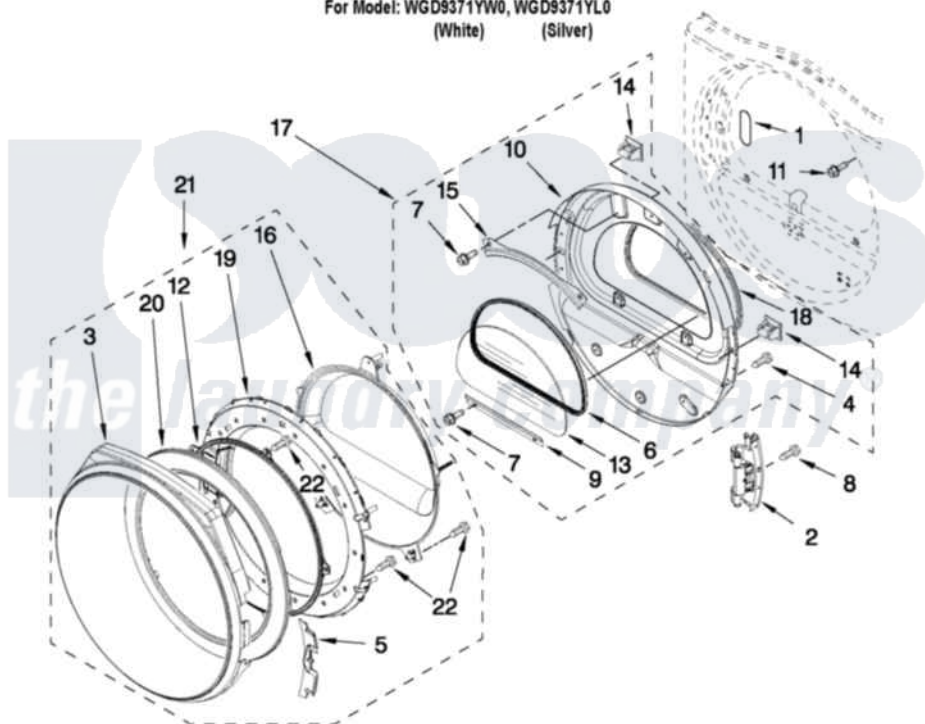

# Whirlpool WGD9371YL0 05 - DOOR PARTS

## DOOR PARTS For Model: WGD9371YW0, WGD9371YL0 (White) (Silver)

FOR ORDERING INFORMATION REFER TO PARTS PRICE LIST

W10416583

9

Whirlpool [Residential Whirlpool WGD9371YL0 Dryer Parts](#) Parts Diagram 05 - DOOR PARTS

[Click on the part number to view part](#)

Item	Original Part Number	Replaced By	Status	Part Description
1	<a href="#">W10256915</a>			Label, Hinge Hole Cover
2	W10304672	<a href="#">8578887</a>		Door Hinge Assembly
3	<a href="#">W10215757</a>			Trim, Door Ring Outer
"	<a href="#">W10215823</a>			Door Trim Outer Ring
4	<a href="#">8534044</a>			Screw, 8-18 X 1/2
5	<a href="#">W10215766</a>			Door Trim, Hinge Cover
"	<a href="#">W10215825</a>			Door Trim, Hinge Cover
6	<a href="#">8579663</a>			Seal, Window
7	3393258	<a href="#">3373329D</a>		Screw
8	<a href="#">W10159996</a>			Screw, 10-24 X 25/64
9	<a href="#">8519354</a>			Retainer-Window
10	<a href="#">W10363674</a>			Door Assembly
11	<a href="#">355515</a>			Screw, 8-18 X 11/16
12	N/P		Not Available	SCREEN, DOOR (NOT SERVICABLE, ORDER ITEM 19)
13	<a href="#">W10286878</a>			Window

14	690081	<a href="#">279570</a>	Latch
15	<a href="#">8519356</a>		Retainer-Window
16	<a href="#">W10215764</a>		Door, Intermediate Stationary
17	<a href="#">W10270216</a>		Door Assembly
18	<a href="#">W10163915</a>		Door Seal
19	W10215762	<a href="#">W10431338</a>	Door
20	N/P	Not Available	TRIM-DOOR INNER RING (NOT SERVICABLE, ORDER ITEM 19)
21	<a href="#">W10371561</a>		Door Assembly Outer
"	<a href="#">W10371562</a>		Door Assembly Outer
22	<a href="#">9742177</a>		Screw, 8-18 X .625