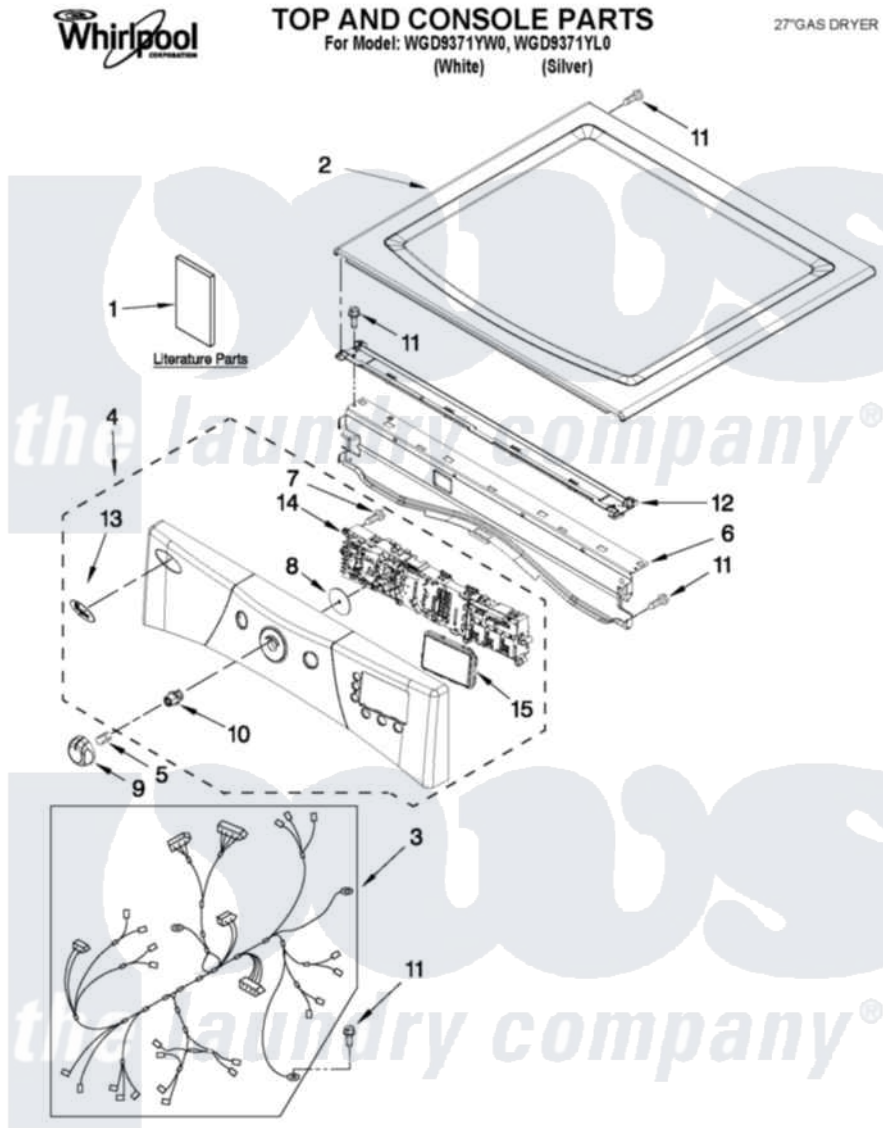

# Whirlpool WGD9371YW0 01 - TOP AND CONSOLE PARTS

FOR ORDERING INFORMATION REFER TO PARTS PRICE LIST

5-11 Printed in U.S.A. (LT) (psw)

1

Part No. W10416583 Rev. A

Whirlpool [Residential Whirlpool WGD9371YW0 Dryer Parts](#) Parts Diagram 01 - TOP AND CONSOLE PARTS  
 Click on the part number to view part

Item	Original Part Number	Replaced By	Status	Part Description
1	W10385092		Not Available	USE & CARE GUIDE
"	W10386307		Not Available	TECH SHEET
"	W10385100		Not Available	INSTALLATION INSTRUCTIONS
2	<a href="#">W10336080</a>			Top
"	<a href="#">W10336091</a>			Top
3	<a href="#">W10278758</a>			Harness, Main
4	<a href="#">W10385620</a>			Panel, Console
"	<a href="#">W10385621</a>			Panel, Console
5	<a href="#">8536939</a>			Clip, Knob
6	<a href="#">8565237</a>			Bracket, Console
7	<a href="#">W10006580</a>			Screw, M3-1.12 X12 Pn 6l Spl
8	<a href="#">8572039</a>			Seal, User Interface
9	<a href="#">W10251394</a>			Assembly, Knob White And Silver Models
10	<a href="#">W10381093</a>			Bushing, Shaft Knob
11	3390647	<a href="#">488729</a>		Screw