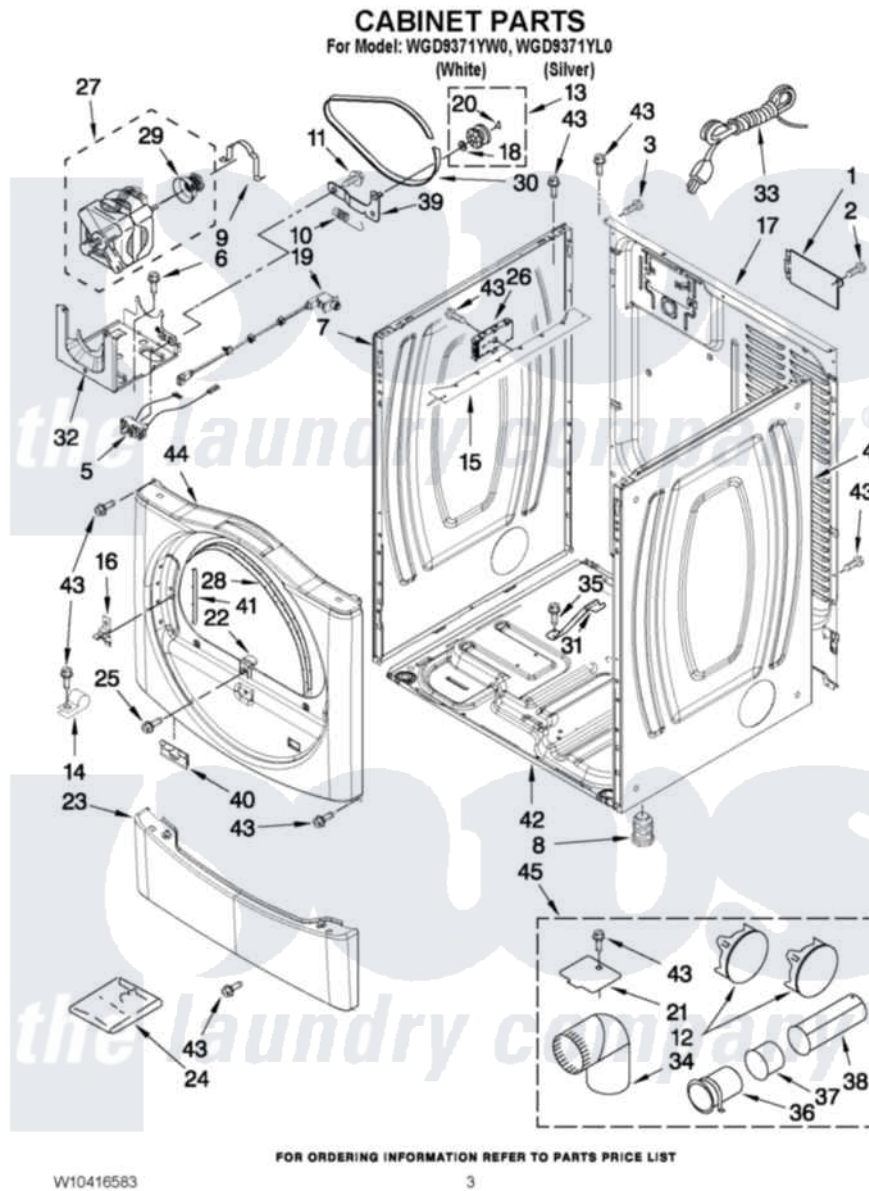

Whirlpool WGD9371YW0 02 - CABINET PARTS

Whirlpool [Residential Whirlpool WGD9371YW0 Dryer Parts](#) Parts Diagram 02 - CABINET PARTS
Click on the part number to view part

Item	Original Part Number	Replaced By	Status	Part Description
1	8317340			Cover, Terminal Block
2	3390814	90767		Screw, 8A X 3/8 HeX Washer Head Tapping
3	8533974	4331106		Screw, No.10-32 X 7/16
4	8565048			Panel, Side
"	W10251219			Panel, Side
5	W10246525	W10314253		Switch, Assembly Broken Belt
6	343641	681414		Screw, 10AB X 1/2
7	8565054			Panel, Side
"	W10251218			Panel, Side
8	3392100	49621		Feet-Leveling
NI	279810			Foot-Optional
9	660658			Clamp, Motor Mounting 343481 685441
10	3387374			Spring, Idler
11	3389420			Retainer-Idler 1/4-20 X 1/16
12	49252			Plug, Multivent

13	3388672	279640	Pulley-ldr
14	3978776		Bracket, Gas Pipe Switch
15	8563727		Bracket, Control
16	8565122		Strike, Door
17	W10281297		Panel, Rear
18	W10121334		Washer, Thrust
19	W10318609		Switch, Assembly Door
20	W10121334		Washer, Thrust
21	8066115	3394331	Plate Cover
22	8580015		Ramp, Door
23	8540621		Panel, Toe
"	W10251210		Toe Panel
24	8572546		Odor Remover
25	3357011	308685	Side Trim)
26	W10317634	W10405846	Control-Elec
27	8538263	279787	Motor-Drve
28	3387242		Seal, Front Panel
29	8578220		Pulley, Motor
30	3387610	661570	Belt
31	8529757		Bracket, Burner
32	W10242878		Bracket, Motor Mounting
33	3401401	3401402	Cord, Power
34	49026		4" - 90° Elbow
35	693995		Screw, Hex Head
36	8563747		Exhaust Pipe Medium Pipe
37	8563750		Exhaust Pipe
38	8563749		Exhaust Pipe
39	3388674	W10118756	Idler Bracket
40	8519459		Clip, Toe Panel
41	W10085210		Label-Hinge Hole Cover Front Panel
"	W10085230		Label, Hinge Hole Cover
42	8565046		(BROKEN BELT BASE, CABINET SWITCH)
43	3390647	488729	Screw
44	8580257		Front Panel
"	W10251204		Front Panel
NI	W10331132		Dryer Exhaust Kit