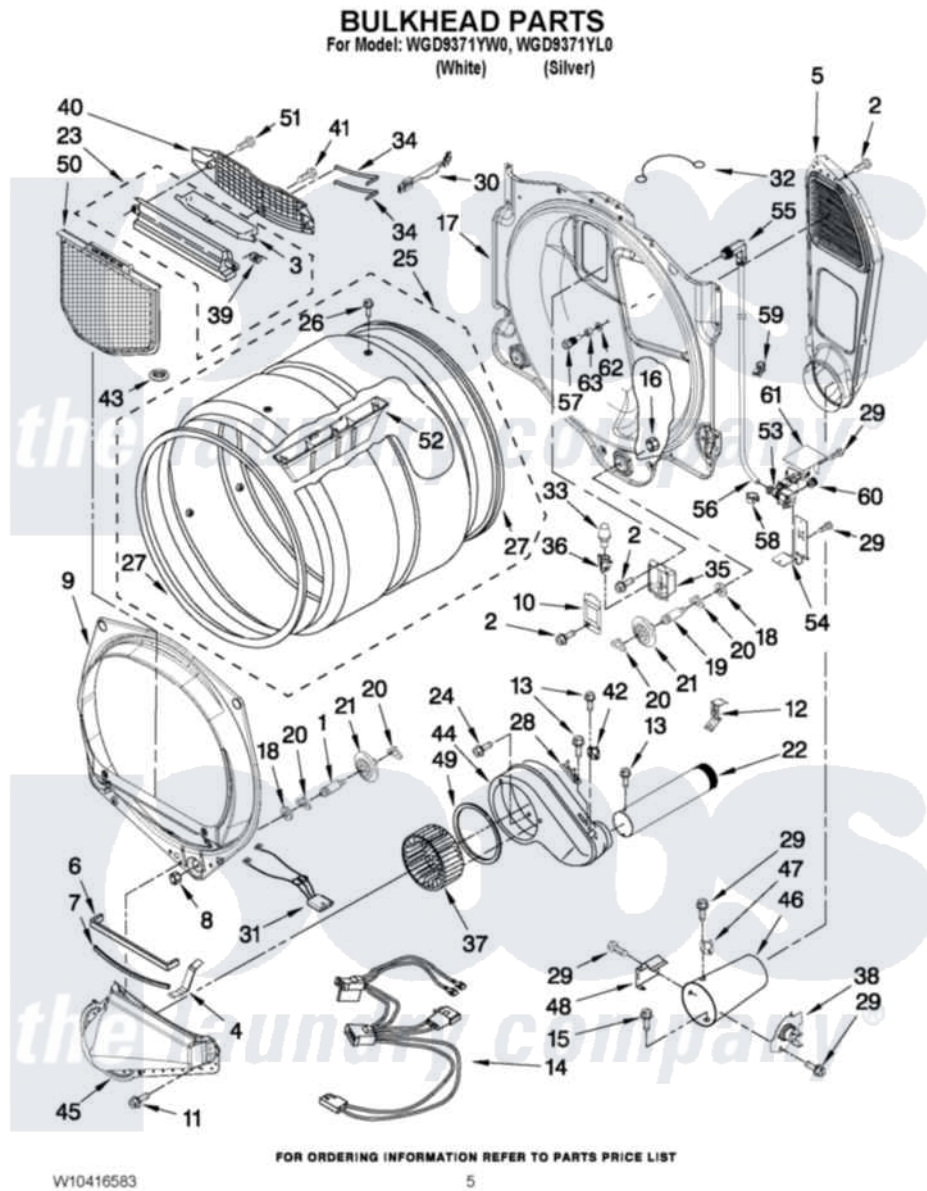

Whirlpool WGD9371YW0 03 - BULKHEAD PARTS

Whirlpool Residential Whirlpool WGD9371YW0 Dryer Parts Parts Diagram 03 - BULKHEAD PARTS
Click on the part number to view part

Item	Original Part Number	Replaced By	Status	Part Description
1	W10359271			Shaft, Drum Roller Threads
2	3390647	488729		Screw
3	W10153413			Door, Lint Screen
4	W10345456	8066208		Clip-Exhaust
5	W10293765			Air Duct Assembly
6	697813			Seal, Outlet Housing
7	697814	697813		Seal, Outlet Housing
8	3934666	W10080210		Nut, 3/8 X 16
9	8565061			Bulkhead, Front
10	3402841	8532165		Lens, Drum Light
11	359625	487240		Screw, For Mtg. Service Capacitor
12	8572105			Retainer, Toe Panel
13	8533971	90767		Screw, 8A X 3/8 HeX Washer Head Tapping
14	3401850			Harness-Gas
15	693995			Screw, Hex Head