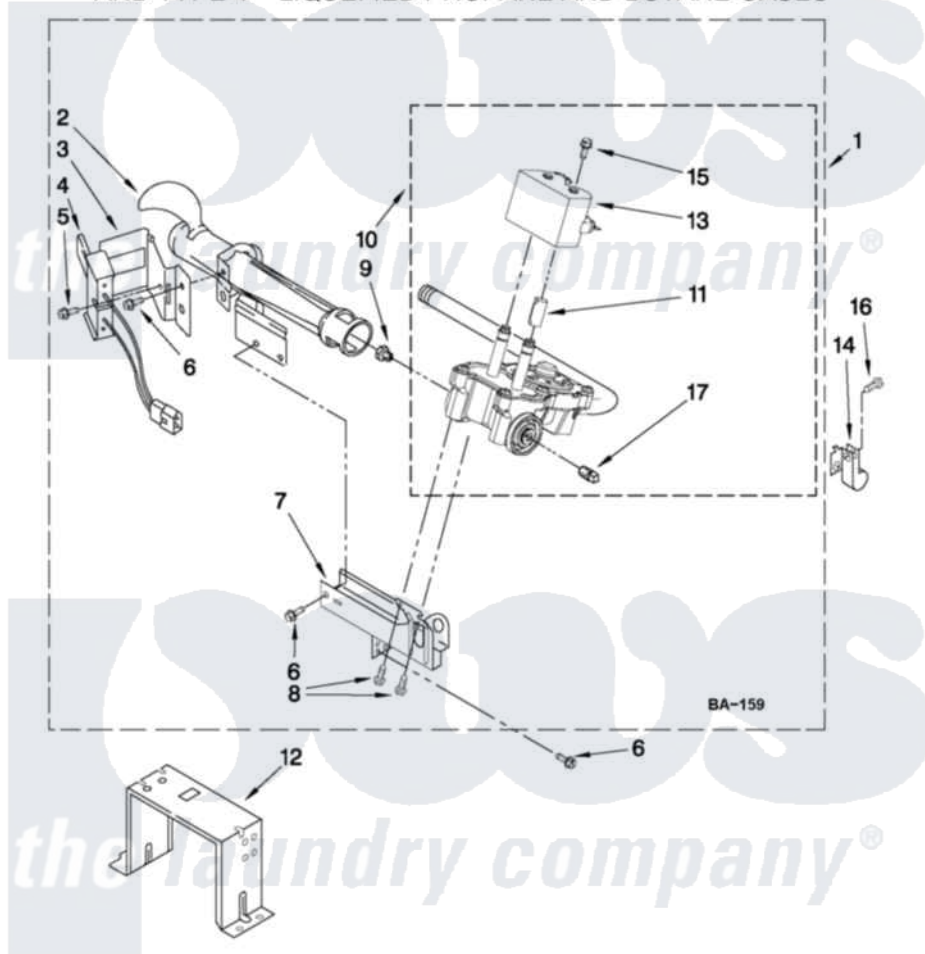

Whirlpool WGD9371YW0 04 - W10293911 BURNER ASSEMBLY

W10293911 BURNER ASSEMBLY

For Model: WGD9371YW0, WGD9371YL0
(White) (Silver)

USE WITH TYPE 1 - NATURAL, TYPE 2 - MIXED,
AND TYPE 4 - LIQUEFIED PROPANE AND BUTANE GASES

FOR ORDERING INFORMATION REFER TO PARTS PRICE LIST

W10416583

7

Whirlpool [Residential Whirlpool WGD9371YW0 Dryer Parts](#) Parts Diagram 04 - W10293911 BURNER ASSEMBLY
Click on the part number to view part

Item	Original Part Number	Replaced By	Status	Part Description
1	W10293911	W10310204		Burner-Gas
2	688617	693140		Burner
3	694298			Bracket, Ignitor
4	686590	279311		Ignitor
5	3393909			Screw, 8-32 X 7/8
6	343641	681414		Screw, 10AB X 1/2
7	3389871		Not Available	Base, Burner
8	3387057			Screw, 10-16 X 1/2 Orifice, Burner
9	15418			Orifice, Burner Type 1
10	W10175144	W10293912		Valve-Gas
11	W10295524	W10328463		Coil, 60 Hz
12	3389889			Bracket, Support
13	W10273784	W10328463		Coil, 60 Hz
14	3978776			Bracket, Gas Pipe Switch
15	326049536			Screw, Coil
16	3390647	488729		Screw