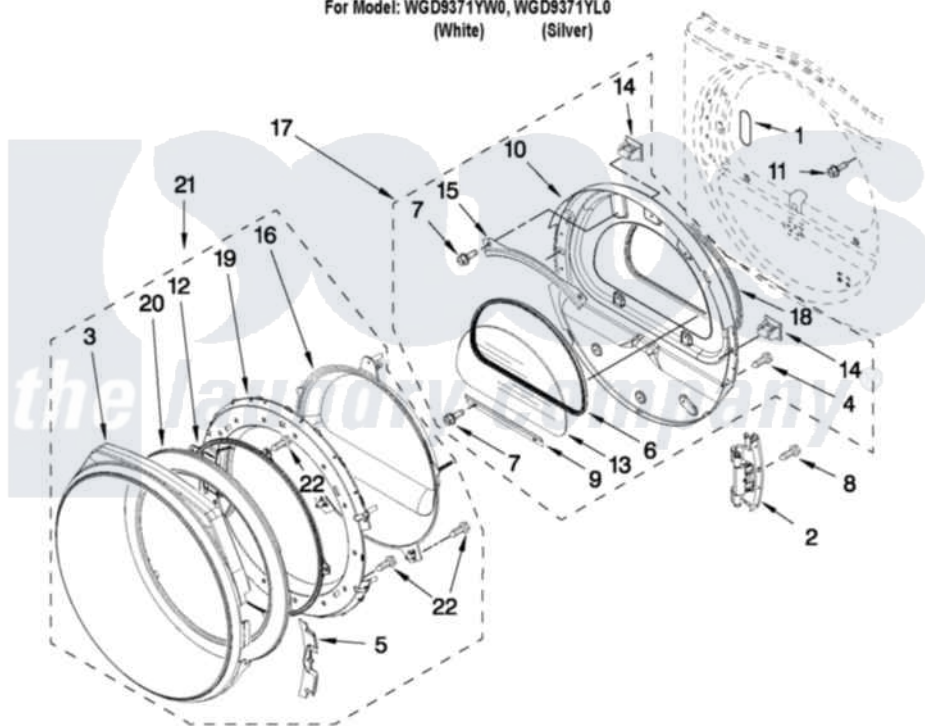

Whirlpool WGD9371YW0 05 - DOOR PARTS

DOOR PARTS For Model: WGD9371YW0, WGD9371YL0 (White) (Silver)

FOR ORDERING INFORMATION REFER TO PARTS PRICE LIST

W10416583

9

Whirlpool [Residential Whirlpool WGD9371YW0 Dryer Parts](#) Parts Diagram 05 - DOOR PARTS

[Click on the part number to view part](#)

Item	Original Part Number	Replaced By	Status	Part Description
1	W10256915			Label, Hinge Hole Cover
2	W10304672	8578887		Door Hinge Assembly
3	W10215757			Trim, Door Ring Outer
"	W10215823			Door Trim Outer Ring
4	8534044			Screw, 8-18 X 1/2
5	W10215766			Door Trim, Hinge Cover
"	W10215825			Door Trim, Hinge Cover
6	8579663			Seal, Window
7	3393258	3373329D		Screw
8	W10159996			Screw, 10-24 X 25/64
9	8519354			Retainer-Window
10	W10363674			Door Assembly
11	355515			Screw, 8-18 X 11/16
12	N/P		Not Available	SCREEN, DOOR (NOT SERVICABLE, ORDER ITEM 19)
13	W10286878			Window

14	690081	279570	Latch
15	8519356		Retainer-Window
16	W10215764		Door, Intermediate Stationary
17	W10270216		Door Assembly
18	W10163915		Door Seal
19	W10215762	W10431338	Door
20	N/P	Not Available	TRIM-DOOR INNER RING (NOT SERVICABLE, ORDER ITEM 19)
21	W10371561		Door Assembly Outer
"	W10371562		Door Assembly Outer
22	9742177		Screw, 8-18 X .625