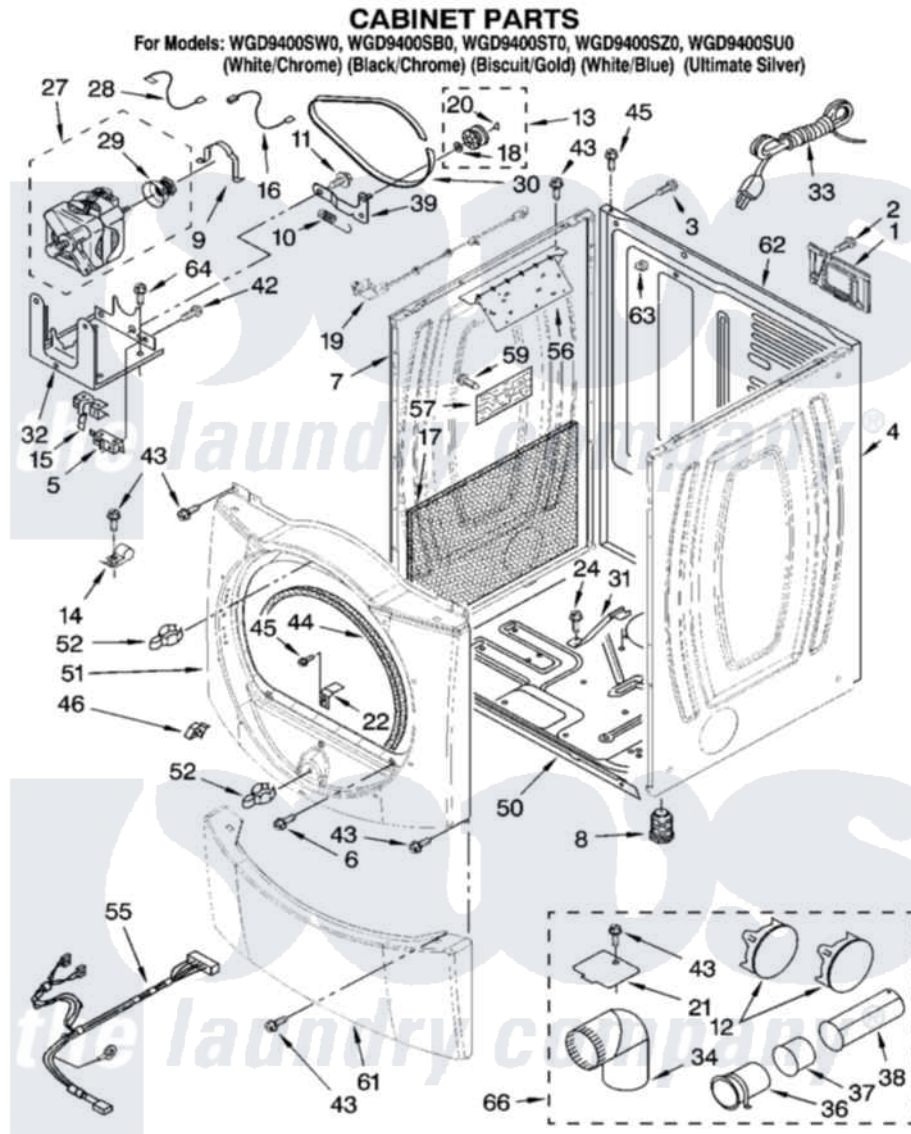

Whirlpool WGD9400SB0 02 - CABINET PARTS

W10115682

3

Whirlpool [Residential Whirlpool WGD9400SB0 Dryer Parts](#) Parts Diagram 02 - CABINET PARTS
Click on the part number to view part

Item	Original Part Number	Replaced By	Status	Part Description
1	8317340			Cover, Terminal Block
2	3390814	90767		Screw, 8A X 3/8 HeX Washer Head Tapping
3	697776	4331106		Screw, No.10-32 X 7/16
4	8578450	W10117273		Panel
"	W10095490	W10117283		Panel
"	8578451	W10117285		Panel
"	W10095480	W10117287		Panel
5	3394881	279782		Switch-Lid
6	3357011	308685		Side Trim)
7	8578437	W10117272		Panel
"	W10095450	W10117282		Panel
"	8578438	W10117284		Panel
"	W10095440	W10117286		Panel
8	3392100	49621		Feet-Leveling
"	279810			Foot-Optional
				Clamp, Motor Mounting