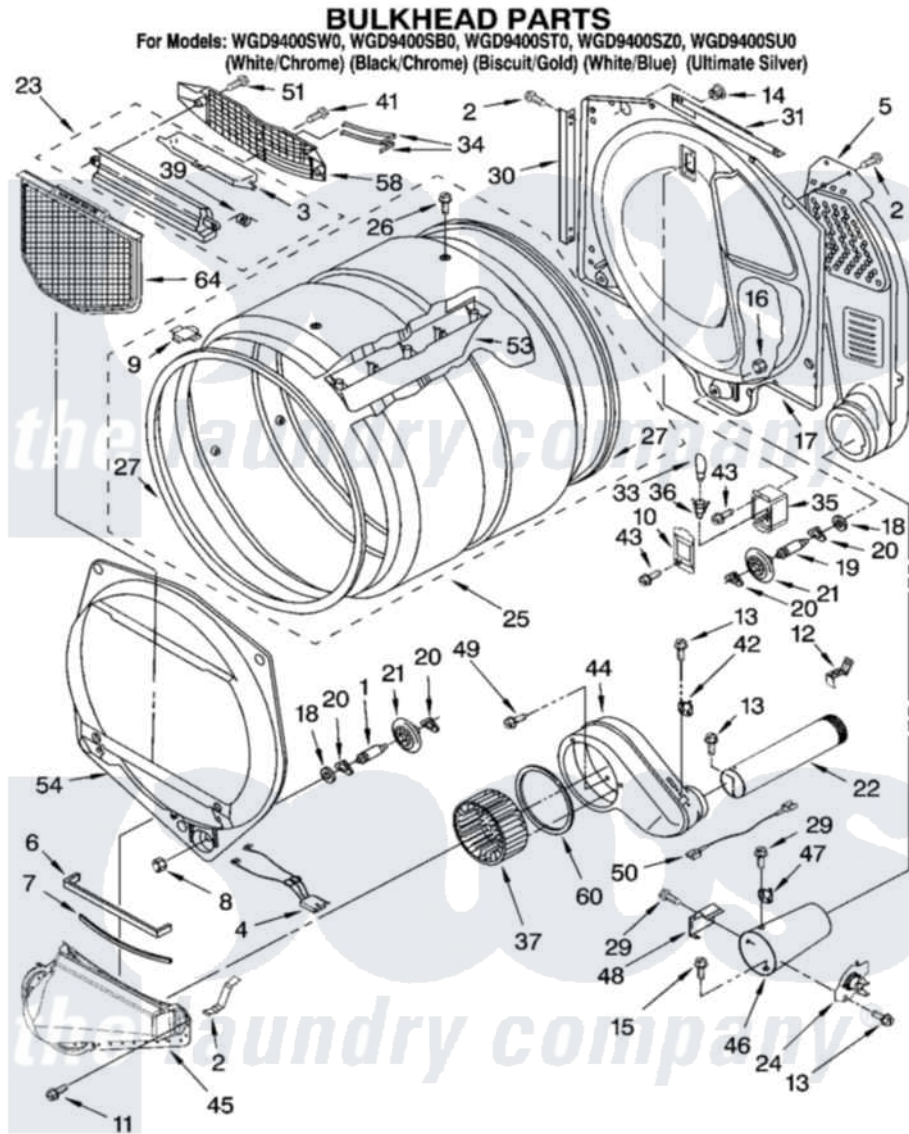

# Whirlpool WGD9400SB0 03 - BULKHEAD PARTS

W10115682

5

Whirlpool [Residential Whirlpool WGD9400SB0 Dryer Parts](#) Parts Diagram 03 - BULKHEAD PARTS  
 Click on the part number to view part

Item	Original Part Number	Replaced By	Status	Part Description
1	8575324	<a href="#">W10359271</a>		Shaft, Drum Roller Threads
2	<a href="#">8066208</a>			Clip-Exhaust
3	3394984	<a href="#">8563758</a>		Door, Lint Screen
4	<a href="#">3406653</a>			Harness, Sensor
5	<a href="#">3394346</a>			Air Duct Assembly
6	<a href="#">697813</a>			Seal, Outlet Housing
7	697814	<a href="#">697813</a>		Seal, Outlet Housing
8	3934666	<a href="#">W10080210</a>		Nut, 3/8 X 16
9	<a href="#">8066086</a>			Plug, Drum Hole
10	3402841	<a href="#">8532165</a>		Lens, Drum Light
11	359625	<a href="#">487240</a>		Screw, For Mtg. Service Capacitor
12	<a href="#">8572105</a>			Retainer, Toe Panel
13	8533971	<a href="#">90767</a>		Screw, 8A X 3/8 HeX Washer Head Tapping
14	<a href="#">8529007</a>			Plug, Rear Bulkhead
15	<a href="#">693995</a>			Screw, Hex Head