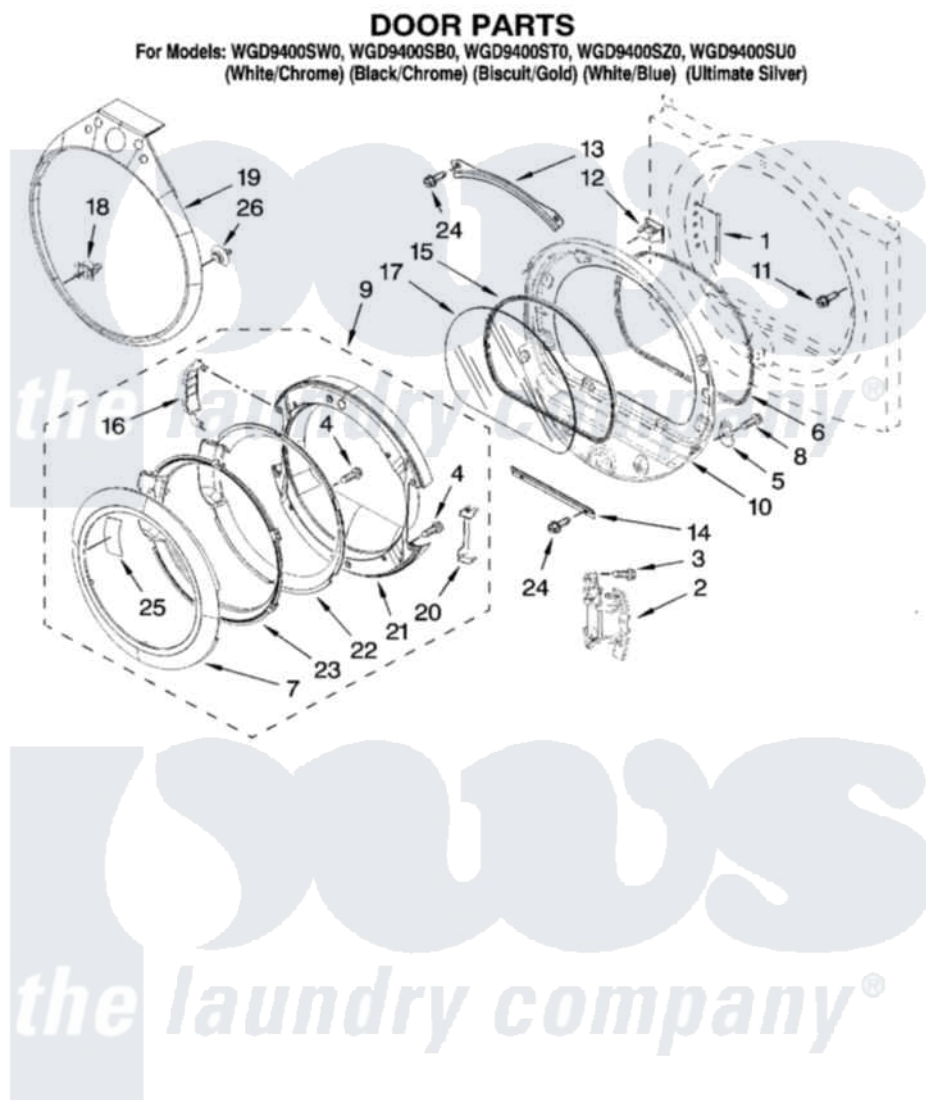

Whirlpool WGD9400SB0 05 - DOOR PARTS, OPTIONAL PARTS (NOT INCLUDED)

W10115682

9

Whirlpool [Residential Whirlpool WGD9400SB0 Dryer Parts](#) Parts Diagram 05 - DOOR PARTS, OPTIONAL PARTS (NOT INCLUDED)

[Click on the part number to view part](#)

Item	Original Part Number	Replaced By	Status	Part Description
1	W10085210			Label-Hinge Hole Cover Front Panel
"	W10085230			Label, Hinge Hole Cover
2	8577250	W10139920		Door Hinge Assembly
3	W10017850	280203		Screw-Kit
4	9742177			Screw, 8-18 X .625
5	W10048910			Screw-Plug
6	8577821	W10139457		Seal-Door Handle, Ring Door
7	W10047960	8578154		Handle, Door Ring Assembly
"	W10048070	8579502		Handle, Door
"	W10048080	8579503		HANdle-Ring And Pad Assembly
"	W10048010	8579496		HANdle, Ring And Pad Assembly
8	3393008	308685		Side Trim)
9	8579520	W10180115		Door Assembly