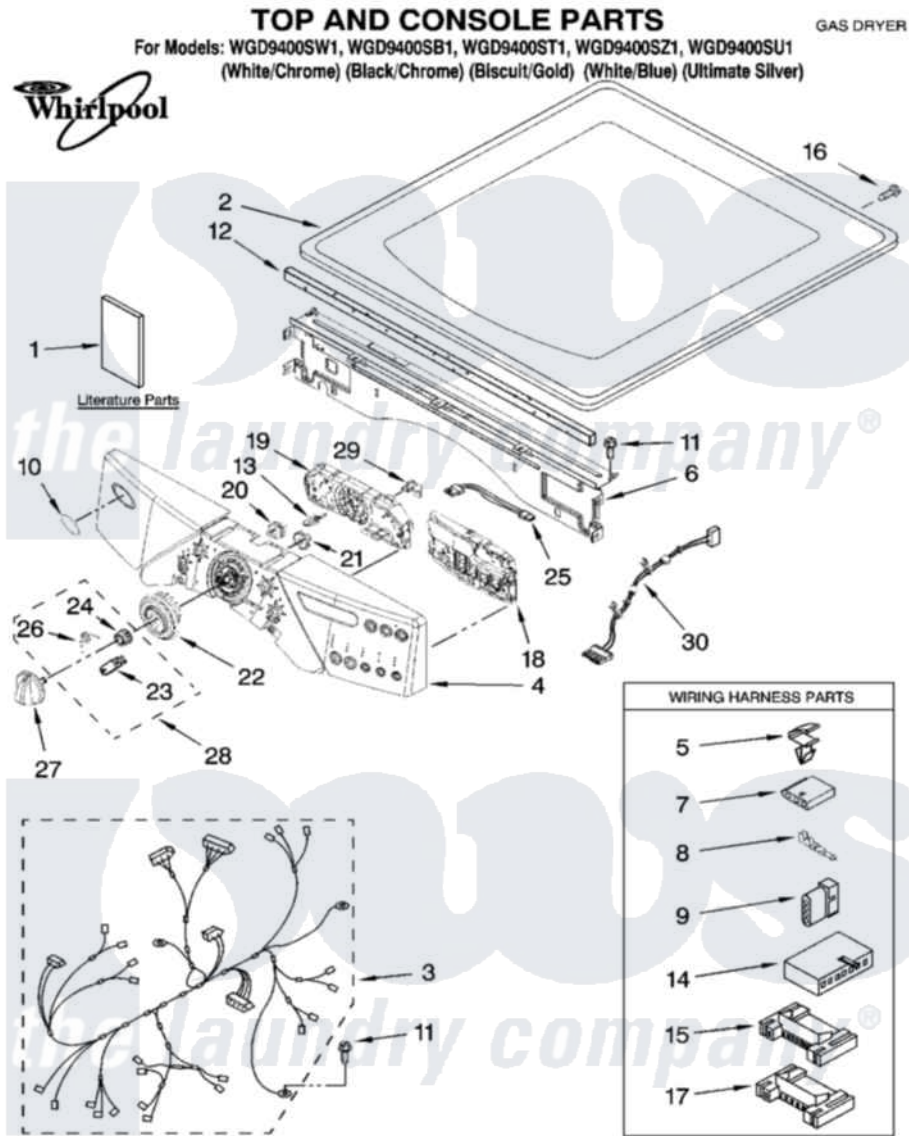

# Whirlpool WGD9400SB1 01 - TOP AND CONSOLE PARTS

3-08 Litho In U.S.A. (LAN)

1

Part No. W10193425 Rev. A

Whirlpool [Residential Whirlpool WGD9400SB1 Dryer Parts](#) Parts Diagram 01 - TOP AND CONSOLE PARTS  
Click on the part number to view part

Item	Original Part Number	Replaced By	Status	Part Description
1	W10151593		Not Available	Use & Care Guide
"	W10177461		Not Available	Tech Sheet
"	W10111226		Not Available	Guide, Quick Start
2	<a href="#">8565021</a>			Top
"	8579997	<a href="#">W10192490</a>		Top
"	<a href="#">W10194044</a>			Top
"	<a href="#">W10114785</a>			Top
3	<a href="#">W10111011</a>			Harness, Main
4	<a href="#">W10116695</a>			Panel, Console
"	<a href="#">W10116698</a>			Panel, Console
"	<a href="#">W10116696</a>			Panel, Console
"	<a href="#">W10116699</a>			Panel, Console
"	<a href="#">W10116697</a>			Panel, Console
5	<a href="#">3394427</a>			Clip-Harness
6	W10006840	<a href="#">W10215656</a>		Bracket, Console
7	<a href="#">353424</a>			Plug, Terminal