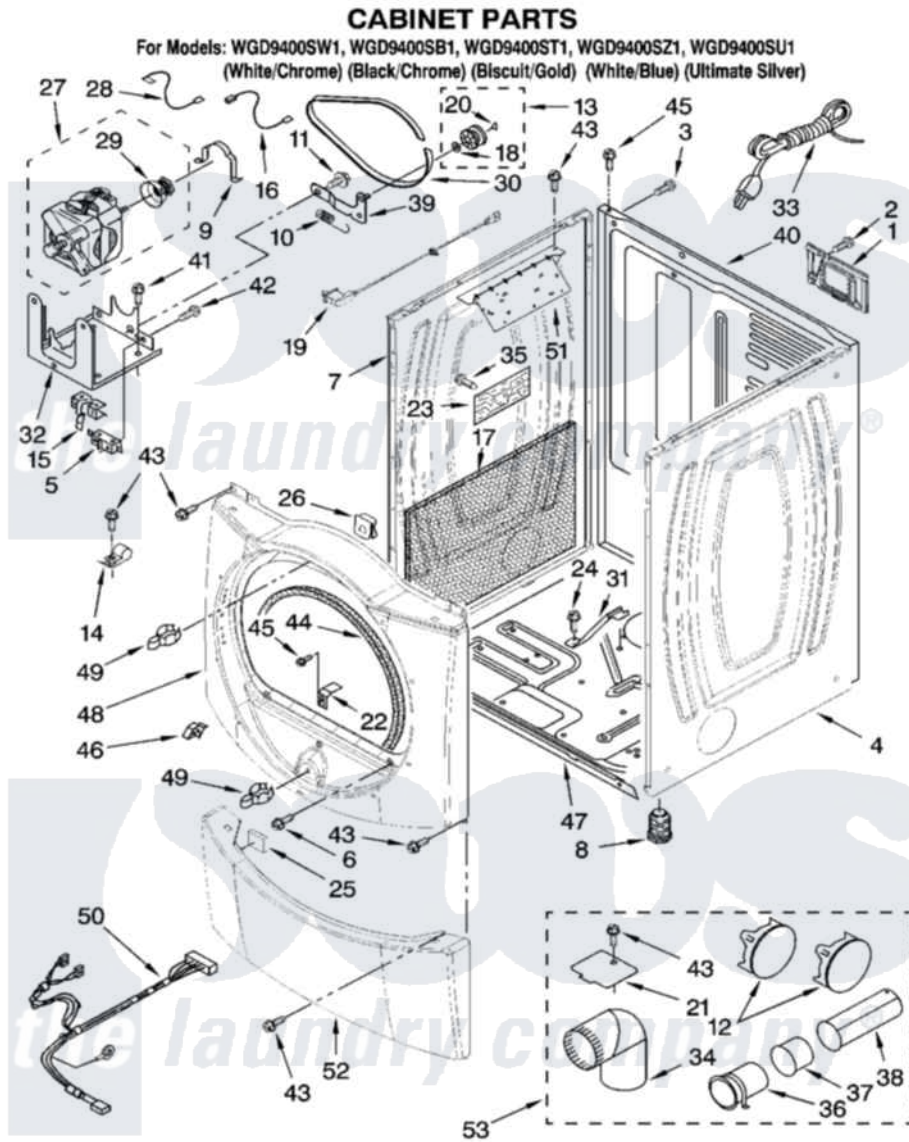

# Whirlpool WGD9400SB1 02 - CABINET PARTS

W10193425

3

Whirlpool Residential Whirlpool WGD9400SB1 Dryer Parts Parts Diagram 02 - CABINET PARTS  
 Click on the part number to view part

Item	Original Part Number	Replaced By	Status	Part Description
1	<a href="#">8317340</a>			Cover, Terminal Block
2	3390814	<a href="#">90767</a>		Screw, 8A X 3/8 HeX Washer Head Tapping
3	98139	<a href="#">303776</a>		Screw
4	W10139003	<a href="#">W10117273</a>		Panel
"	W10139010	<a href="#">W10117283</a>		Panel
"	W10139004	<a href="#">W10117285</a>		Panel
"	W10139009	<a href="#">W10117287</a>		Panel
5	3394881	<a href="#">279782</a>		Switch-Lid
6	3357011	<a href="#">308685</a>		Side Trim )
7	W10138989	<a href="#">W10117272</a>		Panel
"	W10138996	<a href="#">W10117282</a>		Panel
"	W10138990	<a href="#">W10117284</a>		Panel
"	W10138995	<a href="#">W10117286</a>		Panel
8	3392100	<a href="#">49621</a>		Feet-Leveling
"	<a href="#">279810</a>			Foot-Optional
				Clamp, Motor Mounting