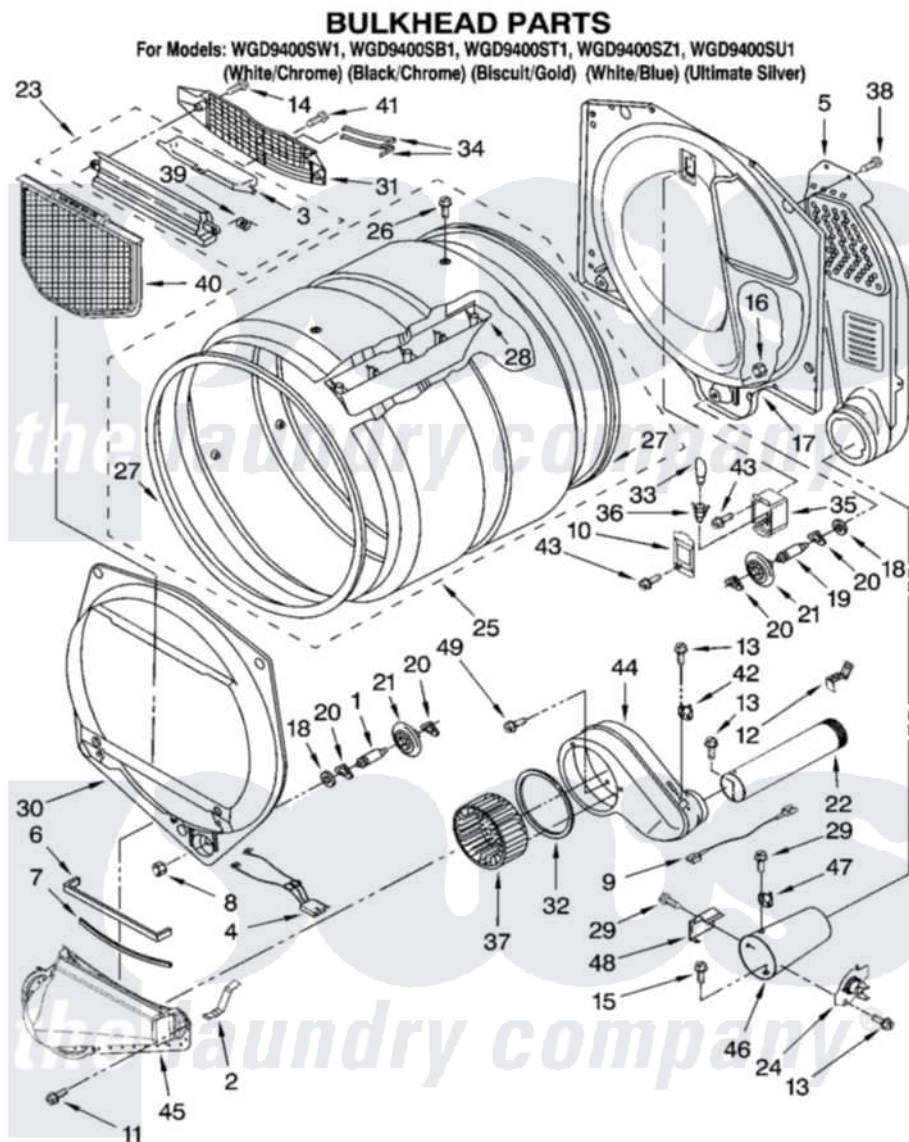

Whirlpool WGD9400SB1 03 - BULKHEAD PARTS

W10193425

5

Whirlpool [Residential Whirlpool WGD9400SB1 Dryer Parts](#) Parts Diagram 03 - BULKHEAD PARTS
 Click on the part number to view part

Item	Original Part Number	Replaced By	Status	Part Description
1	8575324	W10359271		Shaft, Drum Roller Threads
2	8066208			Clip-Exhaust
3	3394984	8563758		Door, Lint Screen
4	3406653			Harness, Sensor
5	3394346			Air Duct Assembly
6	697813			Seal, Outlet Housing
7	697814	697813		Seal, Outlet Housing
8	3934666	W10080210		Nut, 3/8 X 16
9	3401710			Jumper, Tco High Limit
10	3402841	8532165		Lens, Drum Light
11	359625	487240		Screw, For Mtg. Service Capacitor
12	8572105			Retainer, Toe Panel
13	8533971	90767		Screw, 8A X 3/8 HeX Washer Head Tapping
14	3387230			Screw, 10-16 X 13/16
15	693995			Screw, Hex Head

16	W10001120	W10080190	Nut, 3/8-16
17	W10080170		Bulkhead, Rear
18	3387459	W10080960	Washer, Support
19	8575325	W10359272	Shaft, Roller Drum Threads
20	690997		Washer, Thrust
21	8536973	W10314173	Support
22	8563745	279936	Kit-Exhst
23	3394985	8563755	Housing, Outlet Assembly
24	8573713		Thermal-Cutoff
25	W10181466		Complete Drum Assembly
26	W10109200		Screw, Baffle Mounting
27	W10166807	280114	Seal
28	W10113136		Baffle, Drum
29	90767		Screw, 8A X 3/8 HeX Washer Head Tapping
30	8519245	W10136455	Bulkhead
31	8299979		Grill, Outlet Screen Door
32	697770		Seal, Cover Plate Blower Housing
33	3406124	22002263	Lamp
34	3387223		Electrode, Sensor
35	8578825		Bracket, Drum Light
36	W10136369		Socket, Drum Light Assembly
37	697772		Wheel, Blower
38	3390647	488729	Screw
39	3394986		Spring, Lint Screen Door
40	W10049370	W10120998	Screen
41	695240	488729	Screw
42	8577274		Thermostat 295F
43	487909	488729	Screw
44	8544362	W10119255	Housing, Blower
45	8066168	W10128606	Duct-Lint
46	8573824		Funnel, Burner
47	8573028		Thermostat, High-Limit 205 F
48	338906		Radiant, Sensor
49	489463		Screw, 8-18 X 1/16