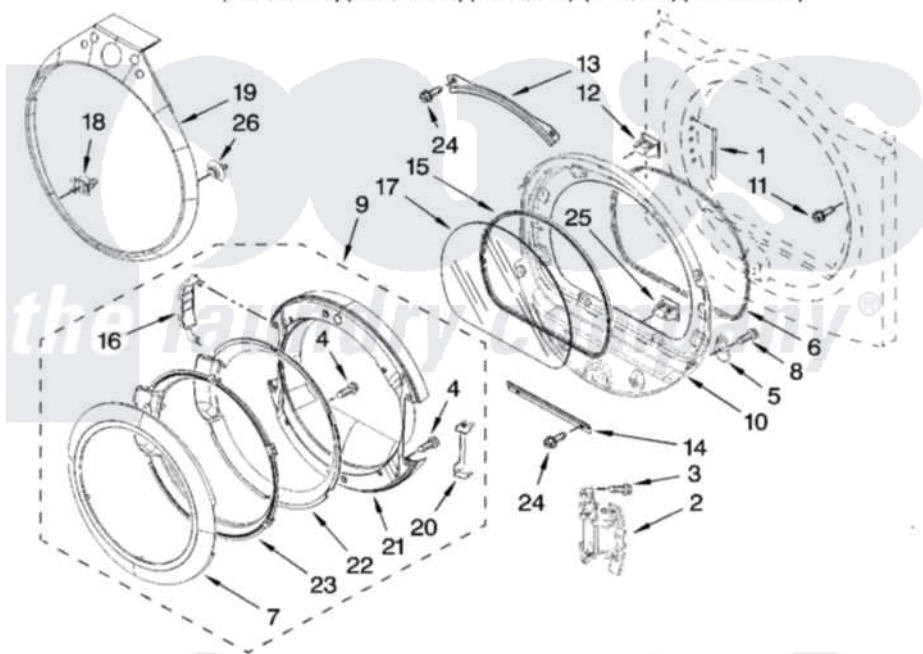

Whirlpool WGD9400SB1 05 - DOOR PARTS, OPTIONAL PARTS (NOT INCLUDED)

DOOR PARTS

For Models: WGD9400SW1, WGD9400SB1, WGD9400ST1, WGD9400SZ1, WGD9400SU1
(White/Chrome) (Black/Chrome) (Biscuit/Gold) (White/Blue) (Ultimate Silver)

W10193425

9

Whirlpool [Residential Whirlpool WGD9400SB1 Dryer Parts](#) Parts Diagram 05 - DOOR PARTS, OPTIONAL PARTS (NOT INCLUDED)

[Click on the part number to view part](#)

Item	Original Part Number	Replaced By	Status	Part Description
1	W10085210			Label-Hinge Hole Cover Front Panel
"	W10085230			Label, Hinge Hole Cover
2	W10139920			Door Hinge Assembly
3	W10159996			Screw, 10-24 X 25/64
4	9742177			Screw, 8-18 X .625
5	W10048910			Screw-Plug
6	W10139457			Seal-Door Handle, Ring Door
7	8579502			Handle, Door
"	8579503			HAndle-Ring And Pad Assembly
"	8579496			HAndle, Ring And Pad Assembly
8	3393008	308685		Side Trim)
9	W10180115			Door Assembly
"	W10180116			Door Assembly