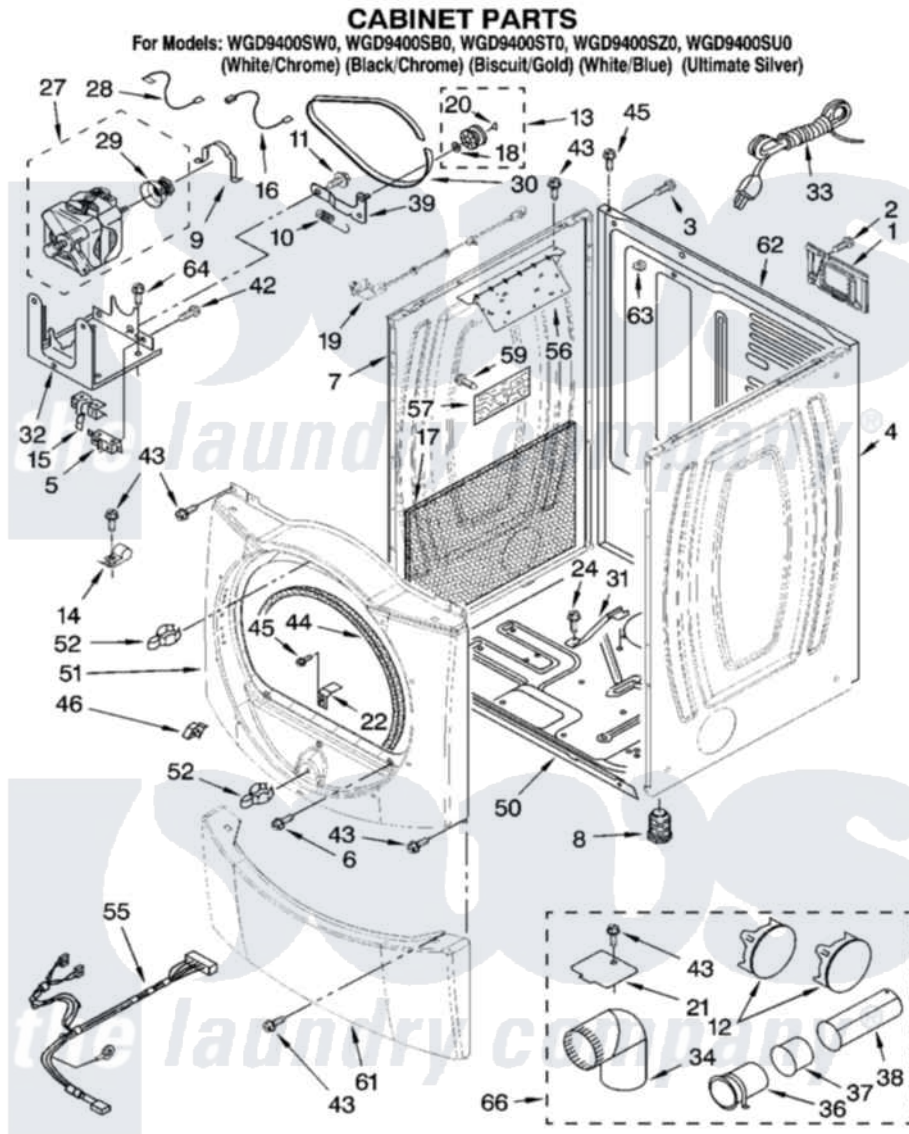

Whirlpool WGD9400ST0 02 - CABINET PARTS

W10115682

3

Whirlpool [Residential Whirlpool WGD9400ST0 Dryer Parts](#) Parts Diagram 02 - CABINET PARTS

[Click on the part number to view part](#)

Item	Original Part Number	Replaced By	Status	Part Description
1	8317340			Cover, Terminal Block
2	3390814	90767		Screw, 8A X 3/8 HeX Washer Head Tapping
3	697776	4331106		Screw, No.10-32 X 7/16
4	8578450	W10117273		Panel
"	W10095490	W10117283		Panel
"	8578451	W10117285		Panel
"	W10095480	W10117287		Panel
5	3394881	279782		Switch-Lid
6	3357011	308685		Side Trim)
7	8578437	W10117272		Panel
"	W10095450	W10117282		Panel
"	8578438	W10117284		Panel
"	W10095440	W10117286		Panel
8	3392100	49621		Feet-Leveling
"	279810			Foot-Optional
				Clamp, Motor Mounting