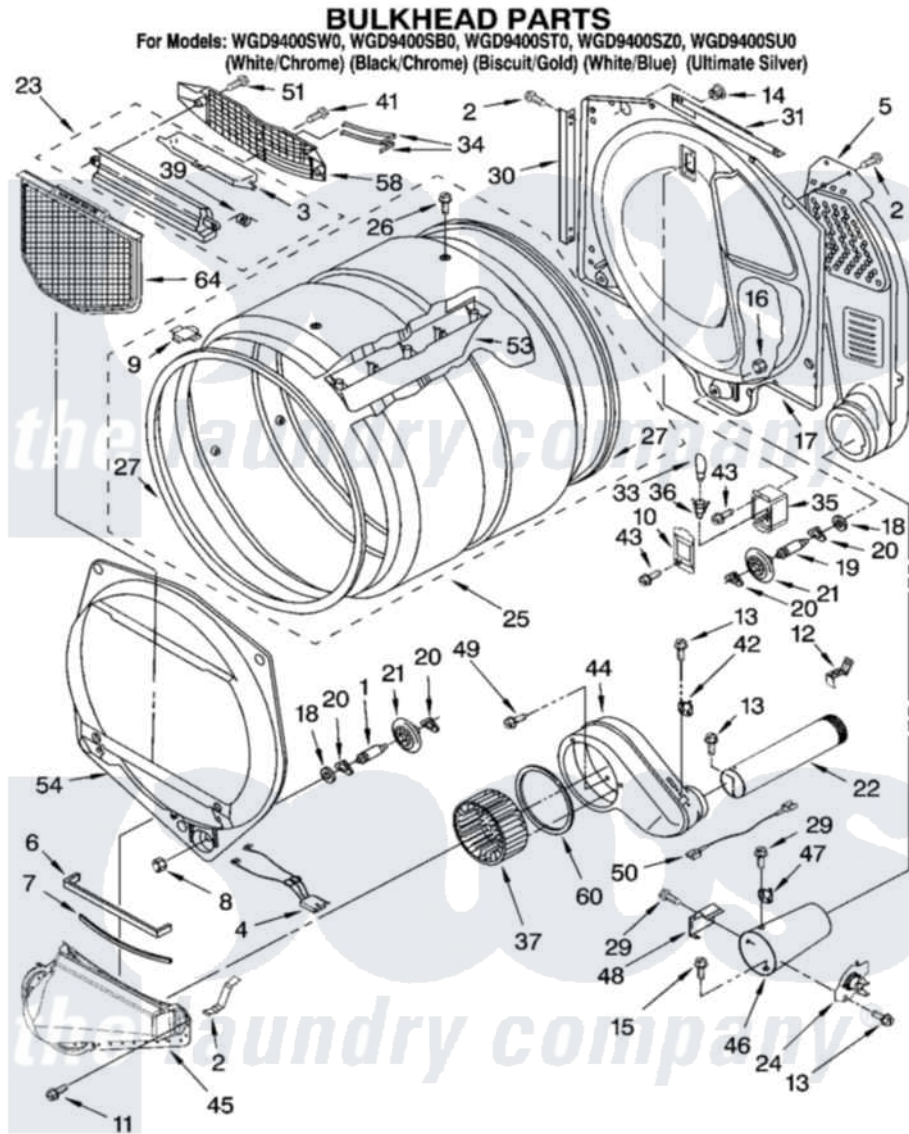

Whirlpool WGD9400ST0 03 - BULKHEAD PARTS

W10115682

5

Whirlpool [Residential Whirlpool WGD9400ST0 Dryer Parts](#) Parts Diagram 03 - BULKHEAD PARTS
 Click on the part number to view part

Item	Original Part Number	Replaced By	Status	Part Description
1	8575324	W10359271		Shaft, Drum Roller Threads
2	8066208			Clip-Exhaust
3	3394984	8563758		Door, Lint Screen
4	3406653			Harness, Sensor
5	3394346			Air Duct Assembly
6	697813			Seal, Outlet Housing
7	697814	697813		Seal, Outlet Housing
8	3934666	W10080210		Nut, 3/8 X 16
9	8066086			Plug, Drum Hole
10	3402841	8532165		Lens, Drum Light
11	359625	487240		Screw, For Mtg. Service Capacitor
12	8572105			Retainer, Toe Panel
13	8533971	90767		Screw, 8A X 3/8 HeX Washer Head Tapping
14	8529007			Plug, Rear Bulkhead
15	693995			Screw, Hex Head