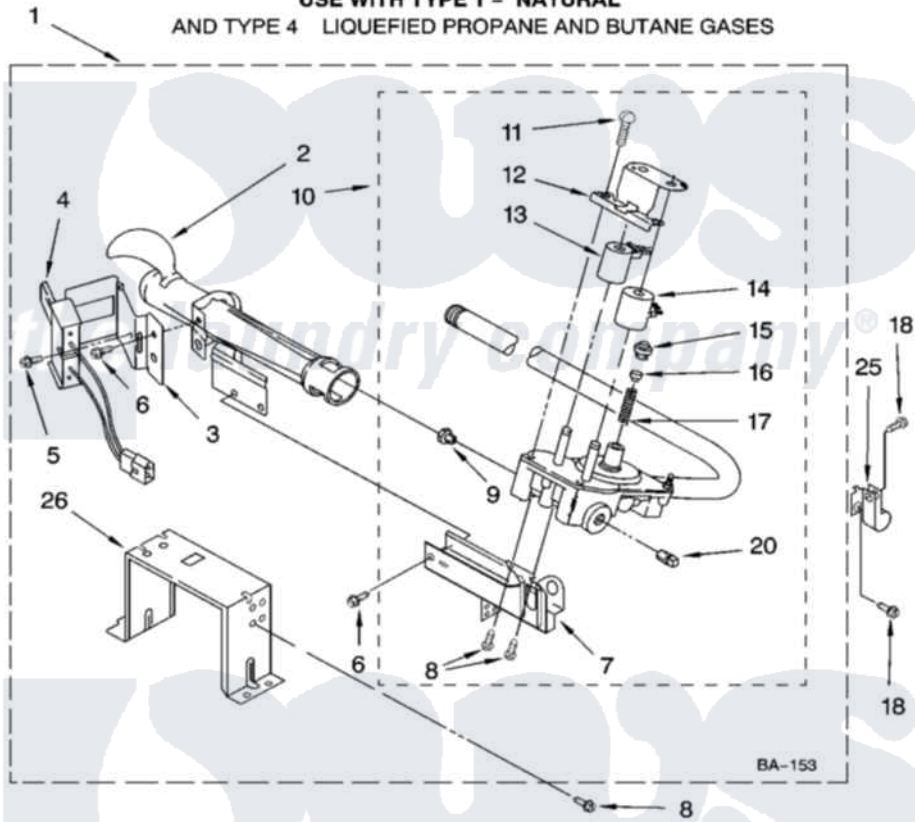

Whirlpool WGD9400ST0 04 - 8576353 BURNER ASSEMBLY

8576353 BURNER ASSEMBLY

For Models: WGD9400SW0, WGD9400SB0, WGD9400ST0, WGD9400SZ0, WGD9400SU0
(White/Chrome) (Black/Chrome) (Biscuit/Gold) (White/Blue) (Ultimate Silver)

USE WITH TYPE 1 - NATURAL
AND TYPE 4 LIQUEFIED PROPANE AND BUTANE GASES

W10115682

7

Whirlpool [Residential Whirlpool WGD9400ST0 Dryer Parts](#) Parts Diagram 04 - 8576353 BURNER ASSEMBLY
Click on the part number to view part

Item	Original Part Number	Replaced By	Status	Part Description
1	8576353	280119		Burner-Gas
2	688617	693140		Burner
3	694298			Bracket, Ignitor
4	686590	279311		Ignitor
5	3393909			Screw, 8-32 X 7/8
6	343641	681414		Screw, 10AB X 1/2
7	3389871		Not Available	Base, Burner
8	3387057			Screw, 10-16 X 1/2 Orifice, Burner
9	15418			Orifice, Burner Type 1
"	15422		Not Available	ORIFICE, BURNER (TYPE 4) (BUTANE)
"	234867	229742		Orifice, Burner
10	8281914	279923		NAT Gas
11	694421			Screw, Bracket Mounting
12	694538			Bracket, Shunt
13	694540			Coil, 60 Hz