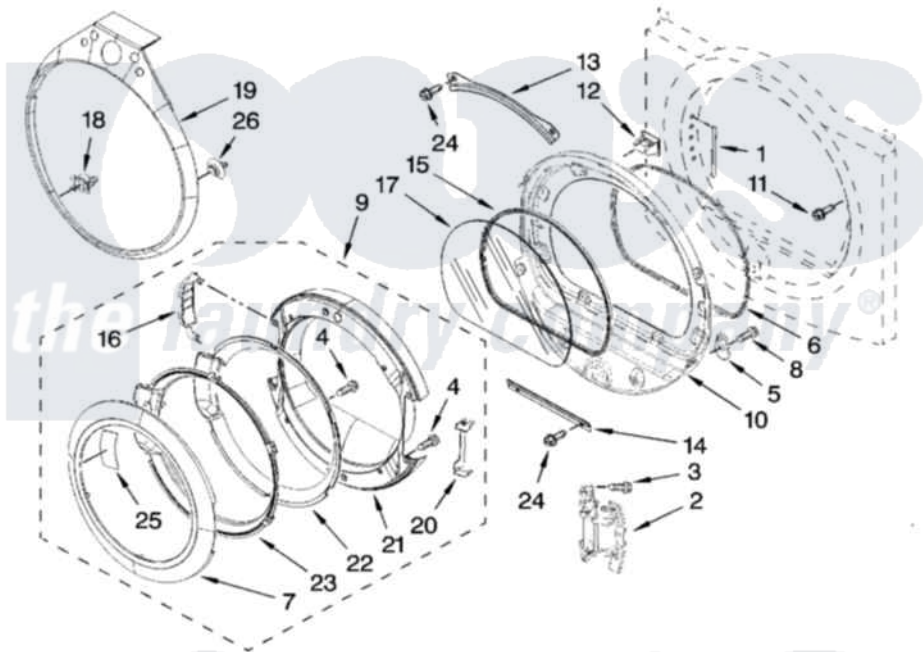

Whirlpool WGD9400ST0 05 - DOOR PARTS, OPTIONAL PARTS (NOT INCLUDED)

DOOR PARTS

For Models: WGD9400SW0, WGD9400SB0, WGD9400ST0, WGD9400SZ0, WGD9400SU0
(White/Chrome) (Black/Chrome) (Biscuit/Gold) (White/Blue) (Ultimate Silver)

W10115682

9

Whirlpool [Residential Whirlpool WGD9400ST0 Dryer Parts](#) Parts Diagram 05 - DOOR PARTS, OPTIONAL PARTS (NOT INCLUDED)

[Click on the part number to view part](#)

Item	Original Part Number	Replaced By	Status	Part Description
1	W10085210			Label-Hinge Hole Cover Front Panel
"	W10085230			Label, Hinge Hole Cover
2	8577250	W10139920		Door Hinge Assembly
3	W10017850	280203		Screw-Kit
4	9742177			Screw, 8-18 X .625
5	W10048910			Screw-Plug
6	8577821	W10139457		Seal-Door Handle, Ring Door
7	W10047960	8578154		Handle, Door Ring Assembly
"	W10048070	8579502		Handle, Door
"	W10048080	8579503		HANdle-Ring And Pad Assembly
"	W10048010	8579496		HANdle, Ring And Pad Assembly
8	3393008	308685		Side Trim)
9	8579520	W10180115		Door Assembly