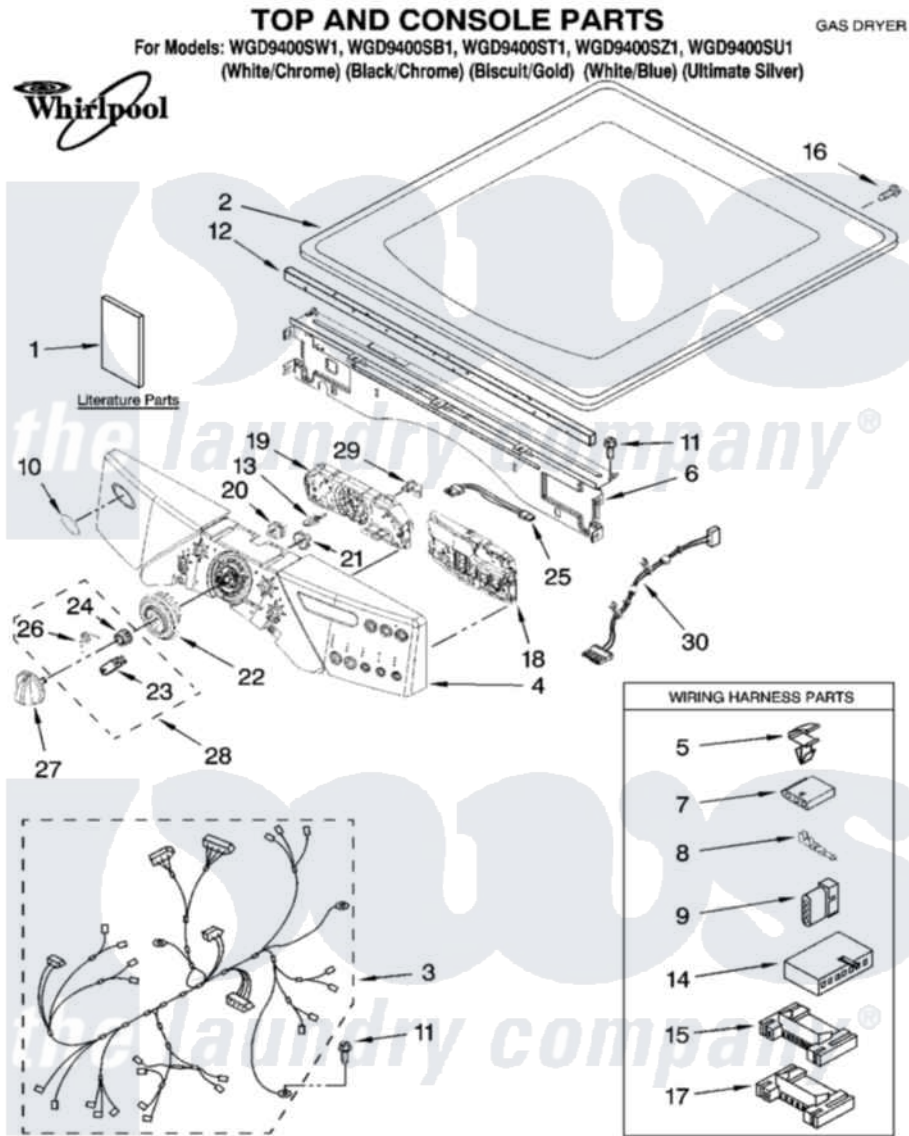

Whirlpool WGD9400ST1 01 - TOP AND CONSOLE PARTS

3-08 Litho In U.S.A. (LAN)

1

Part No. W10193425 Rev. A

Whirlpool [Residential Whirlpool WGD9400ST1 Dryer Parts](#) Parts Diagram 01 - TOP AND CONSOLE PARTS
Click on the part number to view part

Item	Original Part Number	Replaced By	Status	Part Description
1	W10151593		Not Available	Use & Care Guide
"	W10177461		Not Available	Tech Sheet
"	W10111226		Not Available	Guide, Quick Start
2	8565021			Top
"	8579997	W10192490		Top
"	W10194044			Top
"	W10114785			Top
3	W10111011			Harness, Main
4	W10116695			Panel, Console
"	W10116698			Panel, Console
"	W10116696			Panel, Console
"	W10116699			Panel, Console
"	W10116697			Panel, Console
5	3394427			Clip-Harness
6	W10006840	W10215656		Bracket, Console
7	353424			Plug, Terminal

8	94614		Terminal
9	3936144		Do-It-Yourself Repair Manuals
10	W10117943	8303811	Badge, Assembly
11	3390647	488729	Screw
12	W10112267		Foam-Seal Control Bracket
13	W10030070	W10012480	Kit
14	3936150		Connector, 7-Circuit
15	3395683		Receptacle, Multi-Terminal
16	8281225		Screw, 8-18 X 1/2
17	2203186		Connector, 5-Circuit
18	W10031430	W10294629	Kit
19	W10121375		User Interface
20	W10012430		Encoder, Wheel Kit.
21	W10012440		Retainer-Snap
22	W10012410		Knob, Light Ring
23	W10012810	280230	Encoder, Wheel Kit.
24	W10012460	280230	Encoder, Wheel Kit.
25	W10095960		Harness, Communication
26	W10012820	280230	Encoder, Wheel Kit.
27	W10116702		Knob, Control
"	W10116705		Knob, Control
"	W10116703		Knob, Control
"	W10116706		Knob, Control
"	W10116704		Knob, Control
28	280230		Encoder, Wheel Kit.
29	W10112268		Clip-Harness
30	W10111020		Power Cable, User-Interface