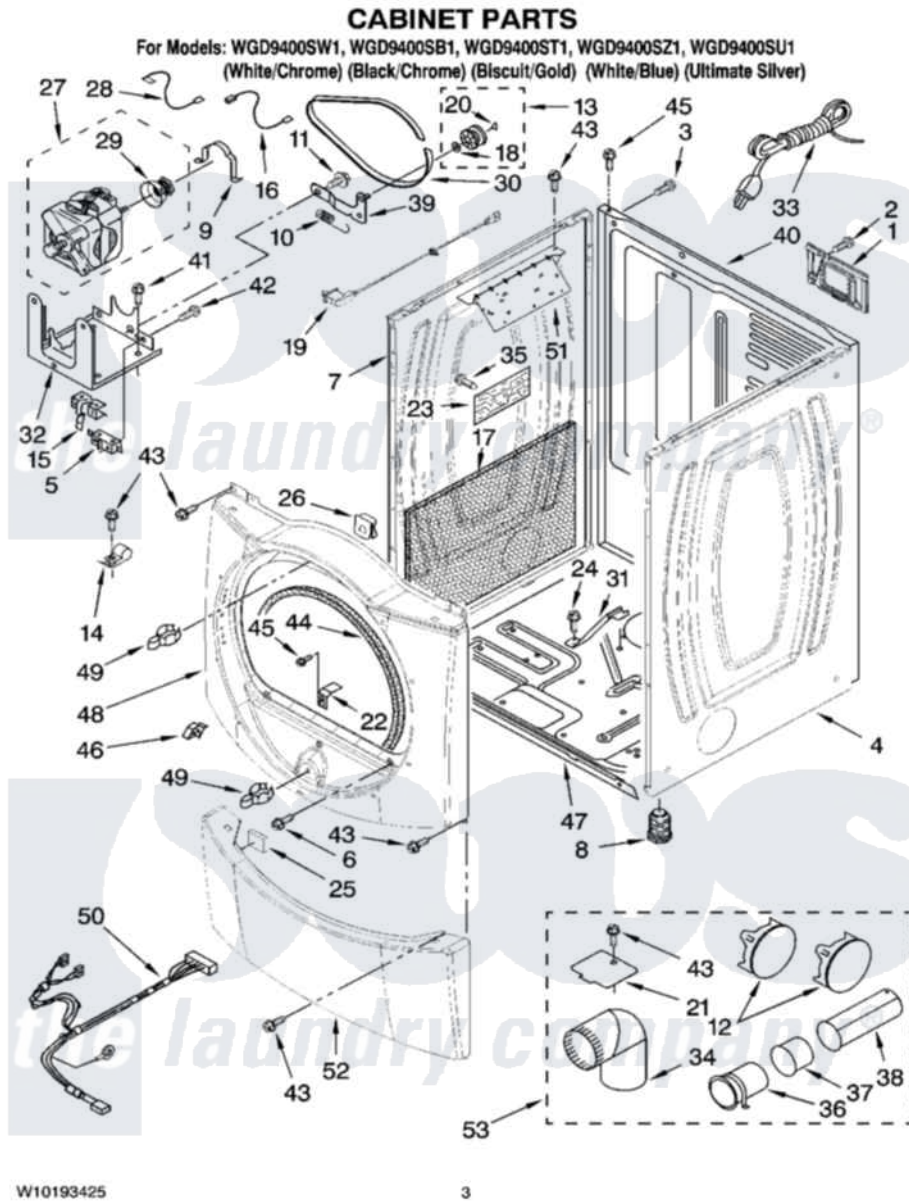

Whirlpool WGD9400ST1 02 - CABINET PARTS

Whirlpool Residential Whirlpool WGD9400ST1 Dryer Parts Parts Diagram 02 - CABINET PARTS
Click on the part number to view part

Item	Original Part Number	Replaced By	Status	Part Description
1	8317340			Cover, Terminal Block
2	3390814	90767		Screw, 8A X 3/8 HeX Washer Head Tapping
3	98139	303776		Screw
4	W10139003	W10117273		Panel
"	W10139010	W10117283		Panel
"	W10139004	W10117285		Panel
"	W10139009	W10117287		Panel
5	3394881	279782		Switch-Lid
6	3357011	308685		Side Trim)
7	W10138989	W10117272		Panel
"	W10138996	W10117282		Panel
"	W10138990	W10117284		Panel
"	W10138995	W10117286		Panel
8	3392100	49621		Feet-Leveling
"	279810			Foot-Optional
				Clamp, Motor Mounting