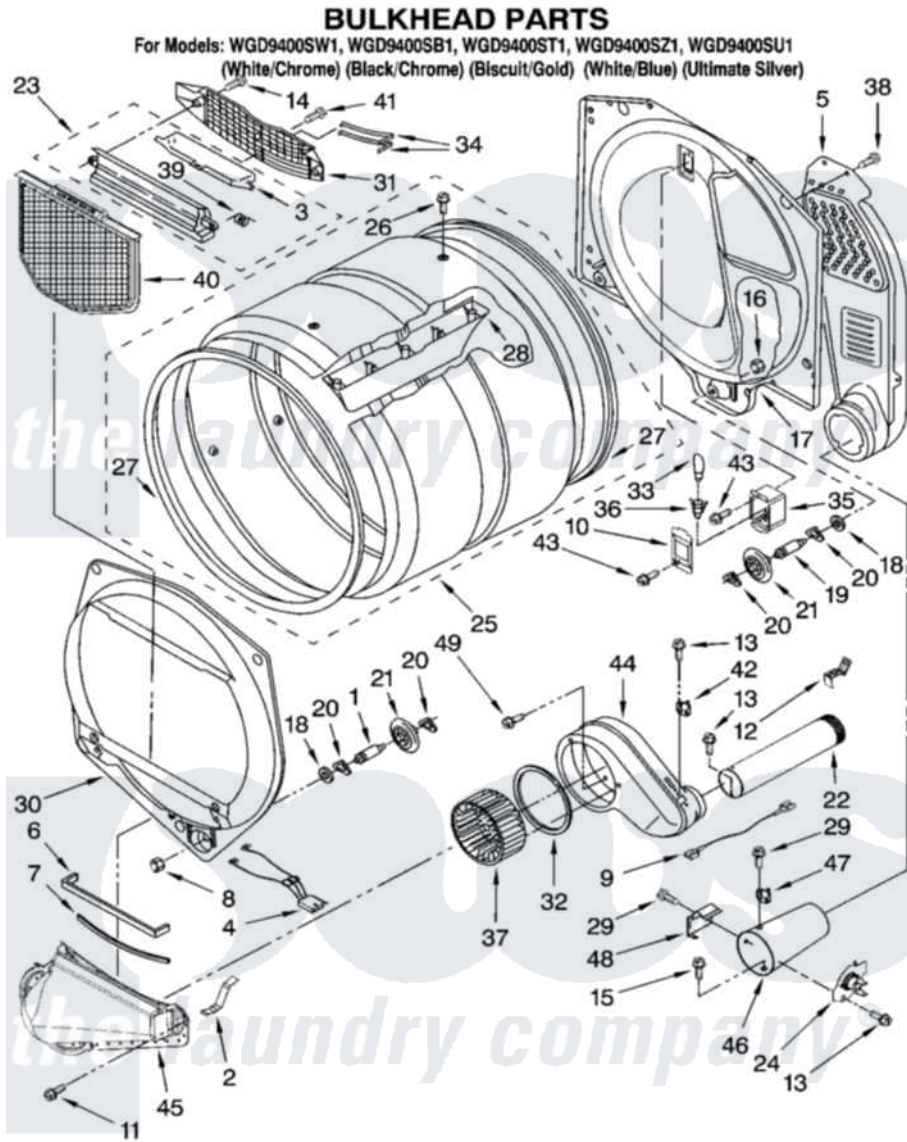

Whirlpool WGD9400ST1 03 - BULKHEAD PARTS

W10193425

5

Whirlpool [Residential Whirlpool WGD9400ST1 Dryer Parts](#) Parts Diagram 03 - BULKHEAD PARTS
Click on the part number to view part

Item	Original Part Number	Replaced By	Status	Part Description
1	8575324	W10359271		Shaft, Drum Roller Threads
2	8066208			Clip-Exhaust
3	3394984	8563758		Door, Lint Screen
4	3406653			Harness, Sensor
5	3394346			Air Duct Assembly
6	697813			Seal, Outlet Housing
7	697814	697813		Seal, Outlet Housing
8	3934666	W10080210		Nut, 3/8 X 16
9	3401710			Jumper, Tco High Limit
10	3402841	8532165		Lens, Drum Light
11	359625	487240		Screw, For Mtg. Service Capacitor
12	8572105			Retainer, Toe Panel
13	8533971	90767		Screw, 8A X 3/8 HeX Washer Head Tapping
14	3387230			Screw, 10-16 X 13/16
15	693995			Screw, Hex Head

16	W10001120	W10080190	Nut, 3/8-16
17	W10080170		Bulkhead, Rear
18	3387459	W10080960	Washer, Support
19	8575325	W10359272	Shaft, Roller Drum Threads
20	690997		Washer, Thrust
21	8536973	W10314173	Support
22	8563745	279936	Kit-Exhst
23	3394985	8563755	Housing, Outlet Assembly
24	8573713		Thermal-Cutoff
25	W10181466		Complete Drum Assembly
26	W10109200		Screw, Baffle Mounting
27	W10166807	280114	Seal
28	W10113136		Baffle, Drum
29	90767		Screw, 8A X 3/8 HeX Washer Head Tapping
30	8519245	W10136455	Bulkhead
31	8299979		Grill, Outlet Screen Door
32	697770		Seal, Cover Plate Blower Housing
33	3406124	22002263	Lamp
34	3387223		Electrode, Sensor
35	8578825		Bracket, Drum Light
36	W10136369		Socket, Drum Light Assembly
37	697772		Wheel, Blower
38	3390647	488729	Screw
39	3394986		Spring, Lint Screen Door
40	W10049370	W10120998	Screen
41	695240	488729	Screw
42	8577274		Thermostat 295F
43	487909	488729	Screw
44	8544362	W10119255	Housing, Blower
45	8066168	W10128606	Duct-Lint
46	8573824		Funnel, Burner
47	8573028		Thermostat, High-Limit 205 F
48	338906		Radiant, Sensor
49	489463		Screw, 8-18 X 1/16