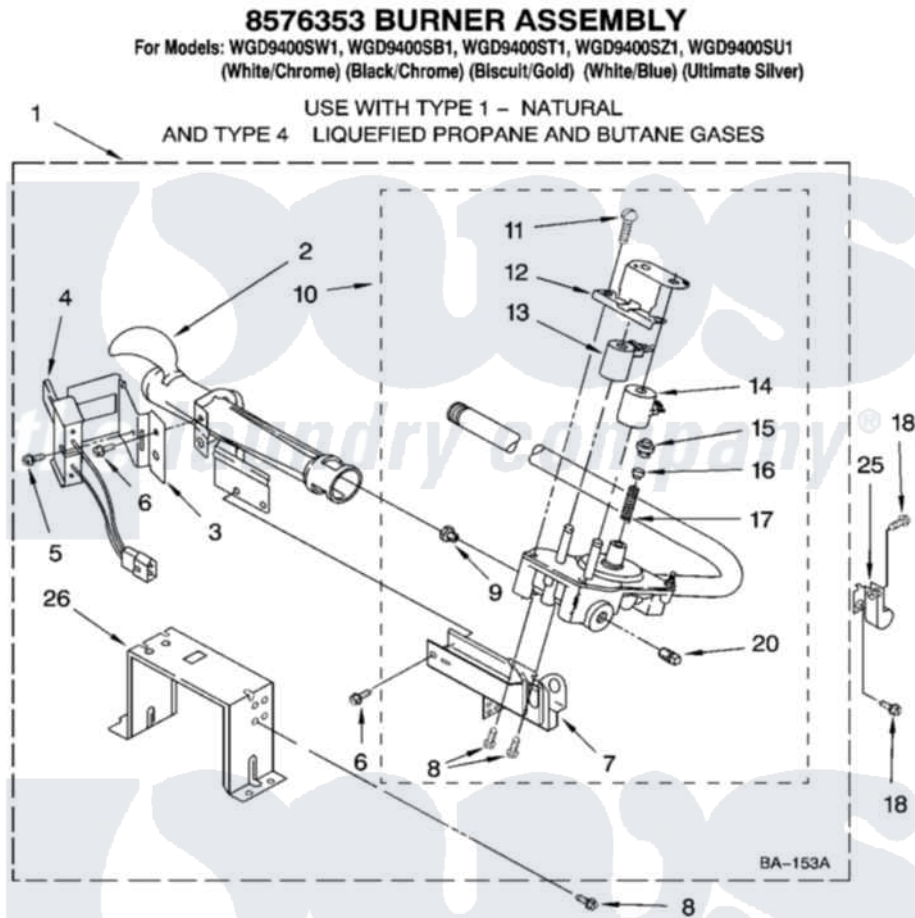

Whirlpool WGD9400ST1 04 - 8576353 BURNER ASSEMBLY

W10193425

7

Whirlpool [Residential Whirlpool WGD9400ST1 Dryer Parts](#) Parts Diagram 04 - 8576353 BURNER ASSEMBLY
 Click on the part number to view part

Item	Original Part Number	Replaced By	Status	Part Description
1	8576353	280119		Burner-Gas
2	688617	693140		Burner
3	694298			Bracket, Ignitor
4	686590	279311		Ignitor
5	3393909			Screw, 8-32 X 7/8
6	343641	681414		Screw, 10AB X 1/2
7	3389871		Not Available	Base, Burner
8	3387057			Screw, 10-16 X 1/2 Orifice, Burner
9	15418			Orifice, Burner Type 1
"	15422		Not Available	ORIFICE, BURNER (TYPE 4) (BUTANE)
"	234867	229742		Orifice, Burner
10	W10118347	W10293912		Valve-Gas
11	694421			Screw, Bracket Mounting
12	694538			Bracket, Shunt
13	694540			Coil, 60 Hz