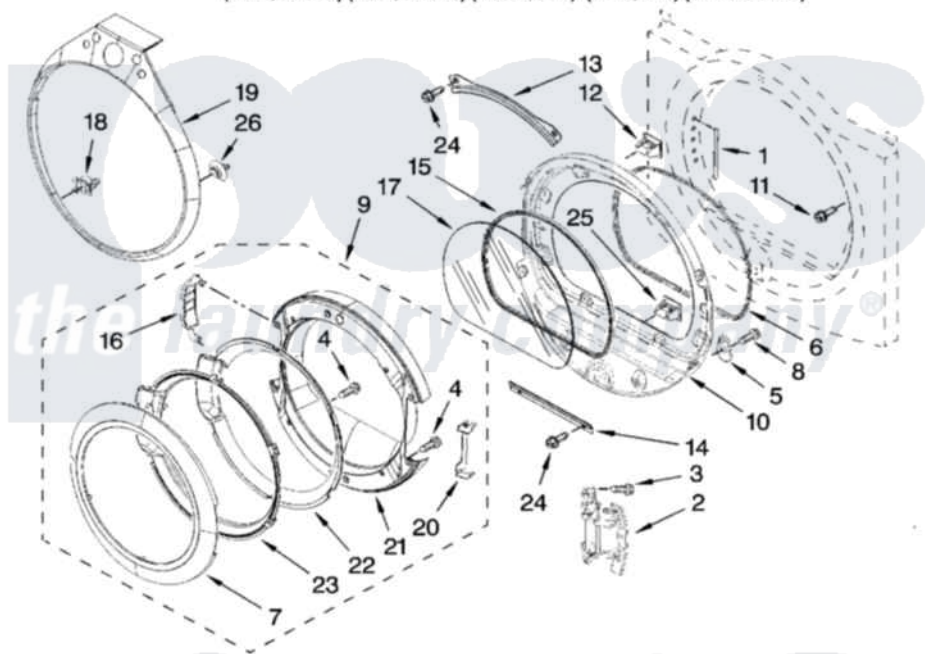

Whirlpool WGD9400ST1 05 - DOOR PARTS, OPTIONAL PARTS (NOT INCLUDED)

DOOR PARTS

For Models: WGD9400SW1, WGD9400SB1, WGD9400ST1, WGD9400SZ1, WGD9400SU1
(White/Chrome) (Black/Chrome) (Biscuit/Gold) (White/Blue) (Ultimate Silver)

W10193425

9

Whirlpool [Residential Whirlpool WGD9400ST1 Dryer Parts](#) Parts Diagram 05 - DOOR PARTS, OPTIONAL PARTS (NOT INCLUDED)

[Click on the part number to view part](#)

Item	Original Part Number	Replaced By	Status	Part Description
1	W10085210			Label-Hinge Hole Cover Front Panel
"	W10085230			Label, Hinge Hole Cover
2	W10139920			Door Hinge Assembly
3	W10159996			Screw, 10-24 X 25/64
4	9742177			Screw, 8-18 X .625
5	W10048910			Screw-Plug
6	W10139457			Seal-Door Handle, Ring Door
7	8579502			Handle, Door
"	8579503			HAndle-Ring And Pad Assembly
"	8579496			HAndle, Ring And Pad Assembly
8	3393008	308685		Side Trim)
9	W10180115			Door Assembly
"	W10180116			Door Assembly